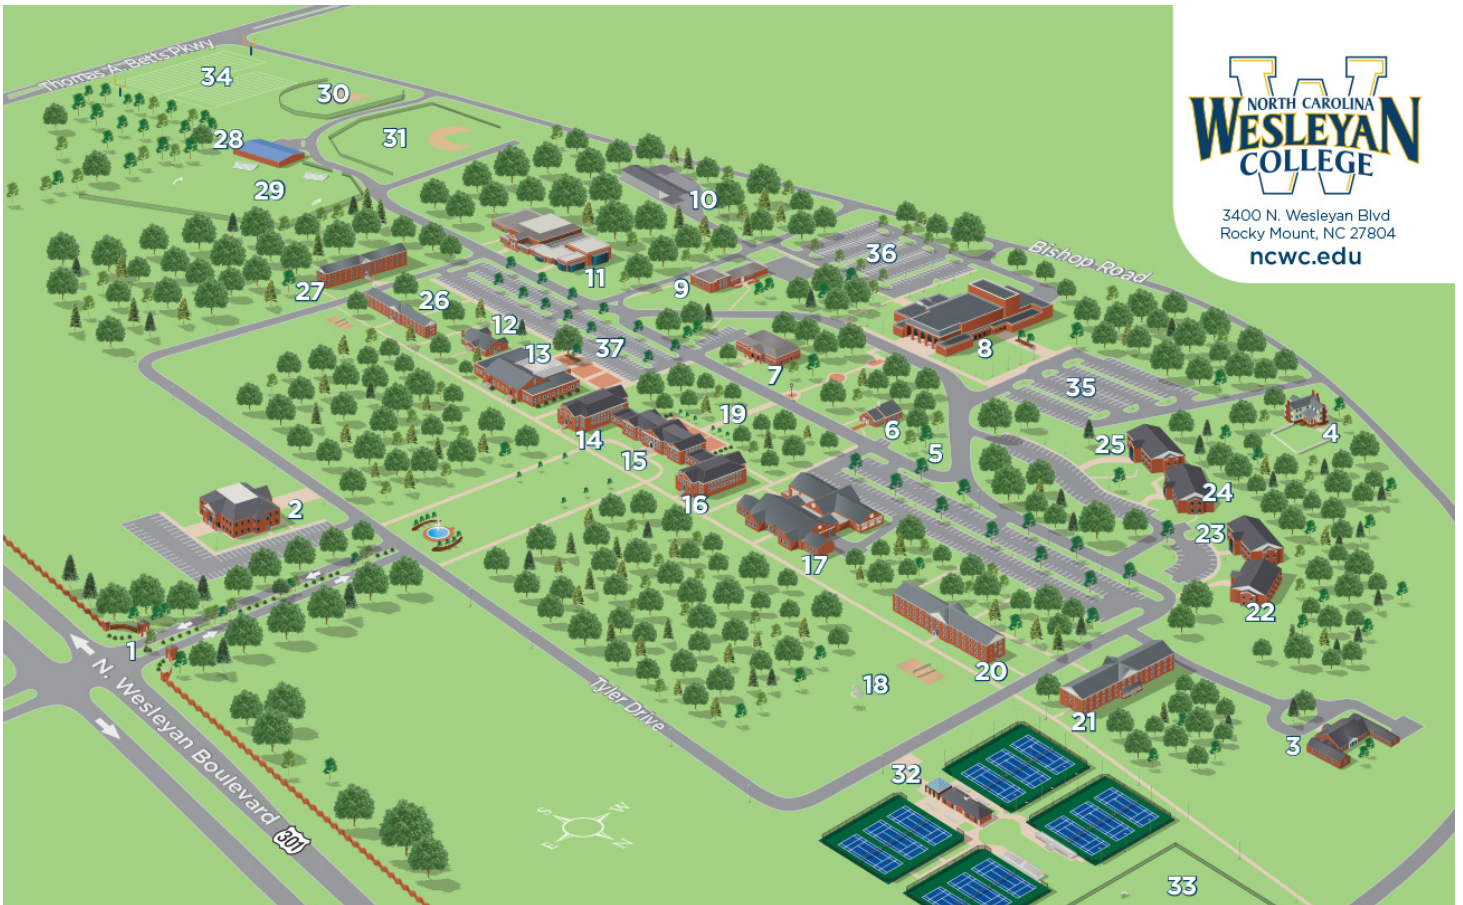

## Site view of North Carolina Wesleyan College

3400 N. Wesleyan Blvd  
Rocky Mount, NC 27804  
ncwc.edu

### Main Campus

1. Main Entrance & Historic Wall
2. Gateway Technology Center
3. The President's House
4. The Bellemonte House
5. Arboretum Base
6. Leon Russell Chapel
7. Welcome Center
8. The Dunn Center

9. Hartness Student Center
10. Physical Plant (Maintenance)
11. Taylor Center/Everett Gym
12. Spruill Building
13. Hardee's Student Union
14. Gravely Science Building
15. Braswell Administration Building
16. Pearsall Classroom Building
17. Library

- Parking**
34. Football Practice Field
  35. The Dunn Center - South
  36. The Dunn Center - North
  37. The Ray Bandy Plaza

Department	Building	Floor
------------	----------	-------