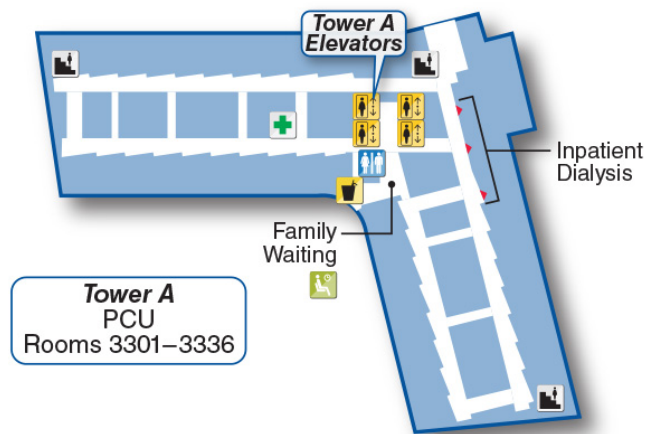

Tower A

Lower Level

Lower Level

Legend

- Restroom
- Elevators
- Stairs
- Check-In/ Reception
- Waiting Area

Level 1

Legend

-  Restroom
-  Women's Restroom
-  Men's Restroom
-  Elevators
-  Stairs
-  Information Desk
-  Check-In/Reception
-  Waiting Area
-  Nurses' Station
-  Bistro
-  Dining Area
-  Gift Shop
-  ATM
-  Vending

Level 2

Legend

-  Restroom
-  Elevators
-  Check-In/
Reception
-  Stairs
-  Waiting Area
-  Nurses'
Station
-  Limited
Access
-  Vending

Level 3

Legend

-  Restroom
-  Elevators
-  Stairs
-  Waiting Area
-  Nurses' Station
-  Vending

Level 4

Legend

-  Restroom
-  Elevators
-  Stairs
-  Waiting Area
-  Nurses' Station
-  Vending

Level 5

Legend

-  Restroom
-  Elevators
-  Stairs
-  Waiting Area
-  Nurses' Station
-  Vending

Level 6

Legend

-  Restroom
-  Elevators
-  Stairs
-  Waiting Area
-  Nurses' Station
-  Vending