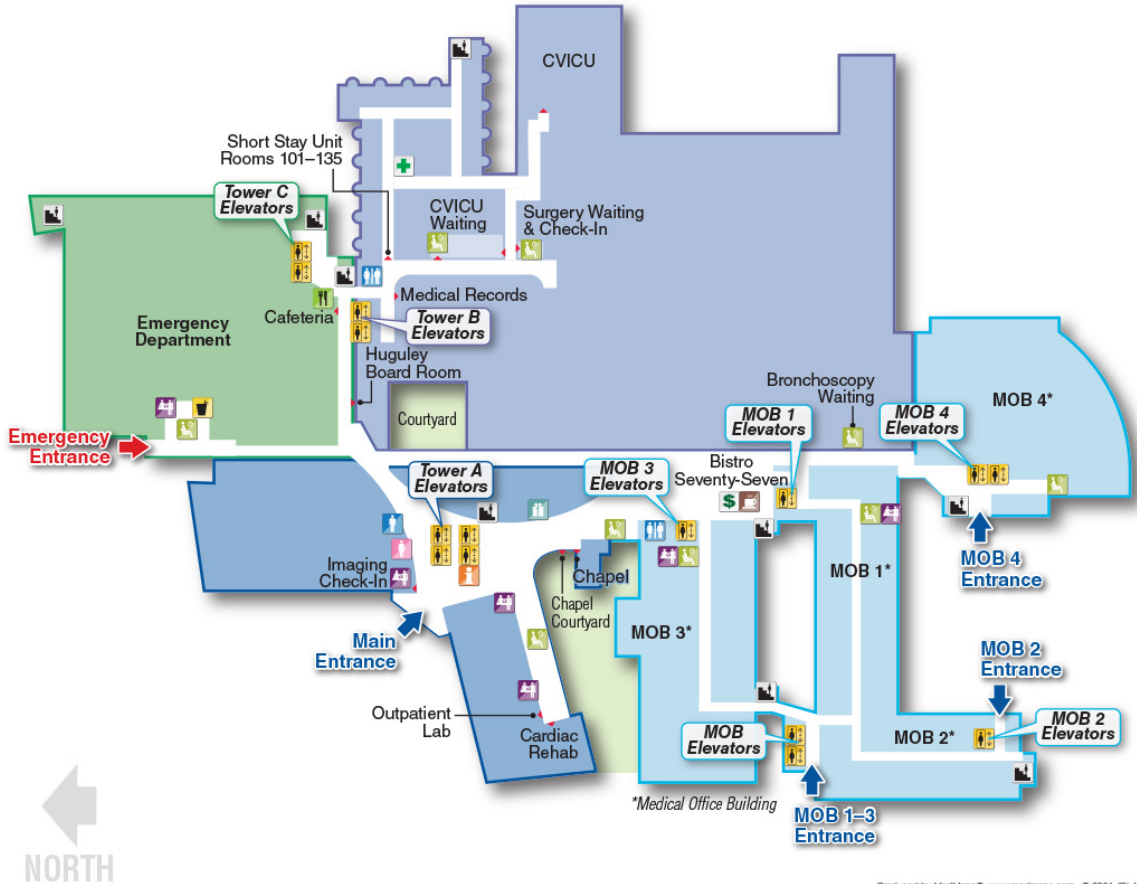

Tower A

Lower Level

Lower Level

Legend

- Restroom
- Elevators
- Stairs
- Check-In/ Reception
- Waiting Area

Level 1

Legend

-  Restroom
-  Women's Restroom
-  Men's Restroom
-  Elevators
-  Stairs
-  Information Desk
-  Check-In/Reception
-  Waiting Area
-  Nurses' Station
-  Bistro
-  Dining Area
-  Gift Shop
-  ATM
-  Vending

Level 2

Legend

-  Restroom
-  Elevators
-  Check-In/
Reception
-  Stairs
-  Waiting Area
-  Nurses'
Station
-  Limited
Access
-  Vending

Level 3

Legend

-  Restroom
-  Elevators
-  Stairs
-  Waiting Area
-  Nurses' Station
-  Vending

Level 4

Legend

-  Restroom
-  Elevators
-  Stairs
-  Waiting Area
-  Nurses' Station
-  Vending

Level 5

Legend

-  Restroom
-  Elevators
-  Stairs
-  Waiting Area
-  Nurses' Station
-  Vending

Level 6

Legend

-  Restroom
-  Elevators
-  Stairs
-  Waiting Area
-  Nurses' Station
-  Vending