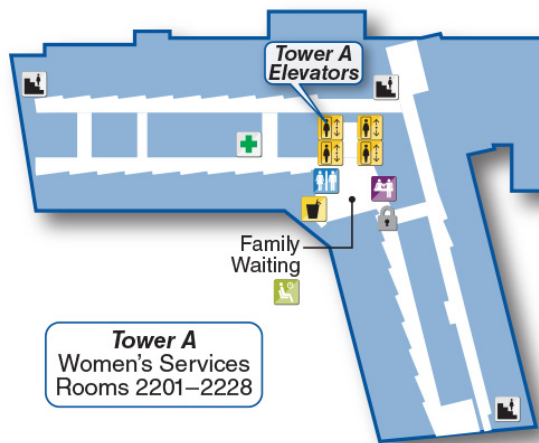

Tower A

Lower Level

Lower Level

Legend

- Restroom
- Elevators
- Stairs
- Check-In/ Reception
- Waiting Area

Level 1

Legend

-  Restroom
-  Women's Restroom
-  Men's Restroom
-  Elevators
-  Stairs
-  Information Desk
-  Check-In/Reception
-  Waiting Area
-  Nurses' Station
-  Bistro
-  Dining Area
-  Gift Shop
-  ATM
-  Vending

Level 2

Legend

-  Restroom
-  Elevators
-  Check-In/
Reception
-  Stairs
-  Waiting Area
-  Nurses'
Station
-  Limited
Access
-  Vending

Level 3

Legend

-  Restroom
-  Elevators
-  Stairs
-  Waiting Area
-  Nurses' Station
-  Vending

Level 4

Legend

-  Restroom
-  Elevators
-  Stairs
-  Waiting Area
-  Nurses' Station
-  Vending

Level 5

Legend

-  Restroom
-  Elevators
-  Stairs
-  Waiting Area
-  Nurses' Station
-  Vending

Level 6

Legend

-  Restroom
-  Elevators
-  Stairs
-  Waiting Area
-  Nurses' Station
-  Vending