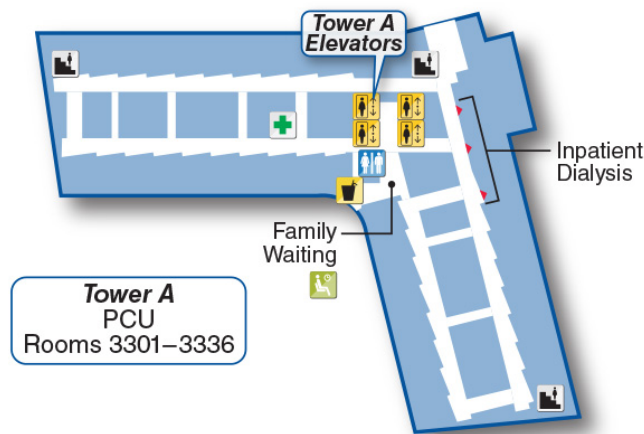

## Legend

-  Restroom
-  Elevators
-  Check-In/  
Reception
-  Stairs
-  Waiting Area
-  Nurses'  
Station
-  Limited  
Access
-  Vending

**Tower A**  
Women's Services  
Rooms 2201-2228

# Level 3

**Legend**

-  Restroom
-  Elevators
-  Stairs
-  Waiting Area
-  Nurses' Station
-  Vending

## Legend

-  Restroom
-  Elevators
-  Stairs
-  Waiting Area
-  Nurses' Station
-  Vending