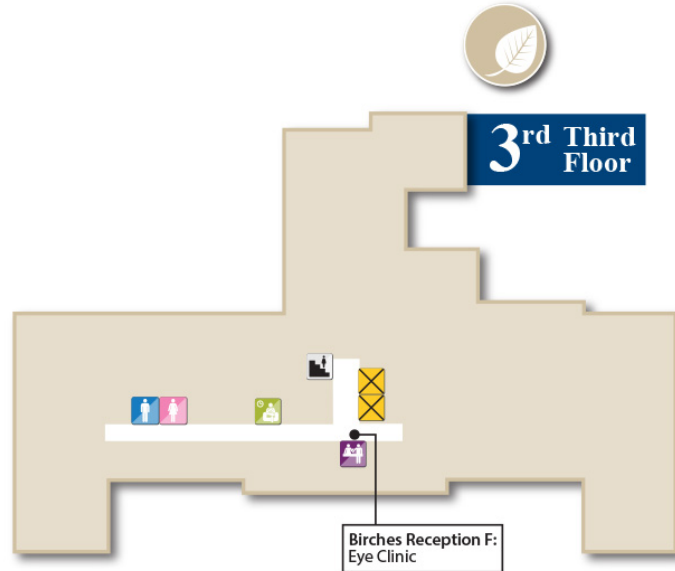

Birches Third Floor

Building Legend	
BIRCHES	GRANITE
MOUNTAINS	PATRIOT
LAKES	FREEDOM
HORIZON	

Legend	
Elevators	Waiting Area
Stairs	Reception/Check-in
Men's Restroom	Women's Restroom