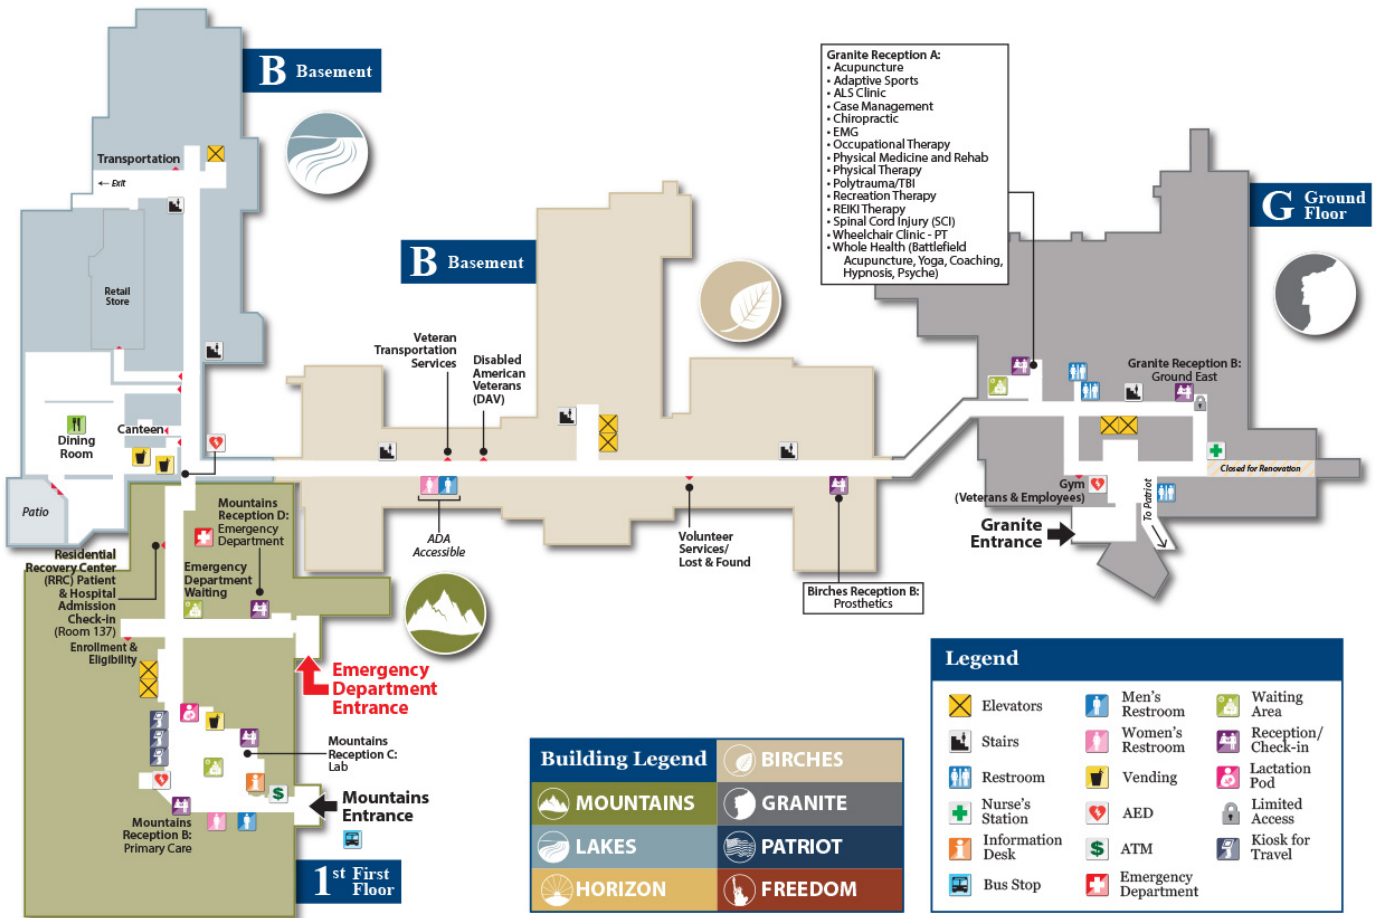

Lakes Basement, Birches Basement and Granite Ground Floors