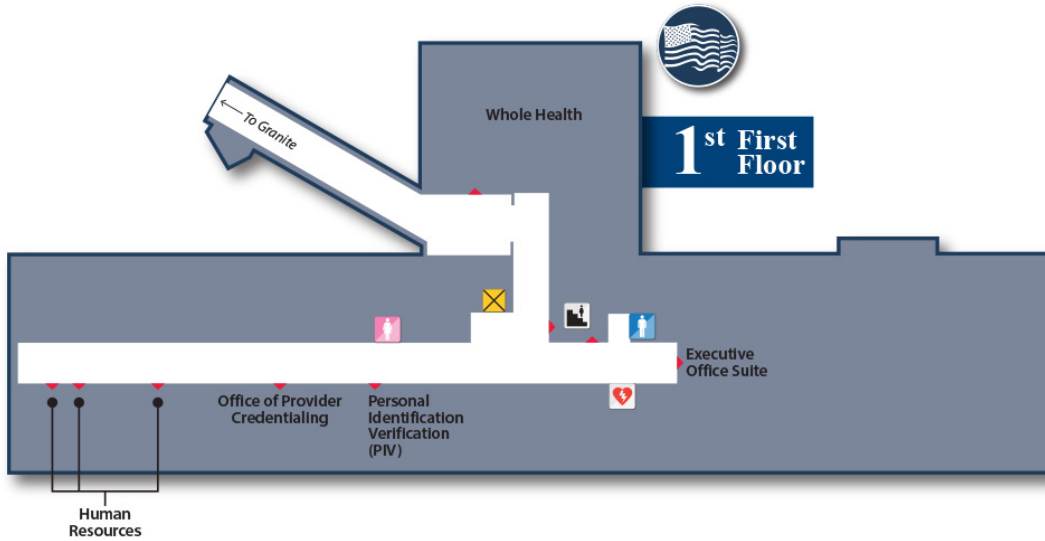

Patriot First Floor

Building Legend	
	BIRCHES
	MOUNTAINS
	LAKES
	HORIZON
	GRANITE
	PATRIOT
	FREEDOM

Legend	
	Elevators
	Men's Restroom
	Stairs
	Women's Restroom
	AED