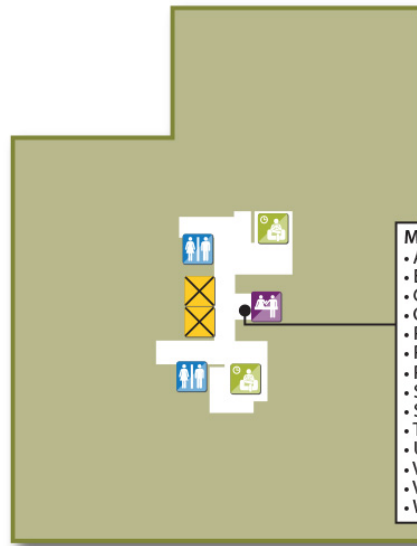

Mountains Third Floor

3rd Third Floor

Mountains Reception H:

- Audiology
- Ear, Nose, & Throat
- General Surgery
- Orthopedics
- Pain Clinic
- Plastics
- Podiatry
- Sleep Medicine
- Speech Pathology
- Thoracic Surgery
- Urology
- Vascular Lab
- Vascular Surgery
- Wound Care

Building Legend	
BIRCHES	GRANITE
MOUNTAINS	PATRIOT
LAKES	FREEDOM
HORIZON	

Legend	
Elevators	Waiting Area
Stairs	Reception/Check-in
Restroom