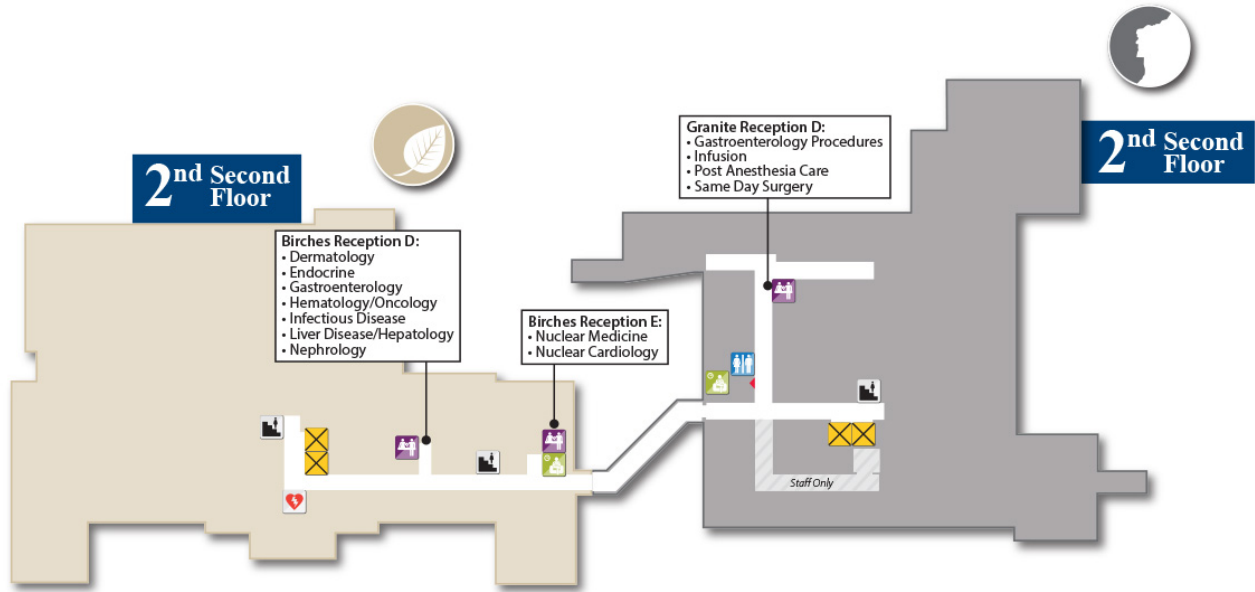

Birches and Granite Second Floors

Building Legend	
	BIRCHES
	MOUNTAINS
	LAKES
	HORIZON
	GRANITE
	PATRIOT
	FREEDOM

Legend	
	Elevators
	Reception/Check-in
	Stairs
	Waiting Area
	AED
	Restroom