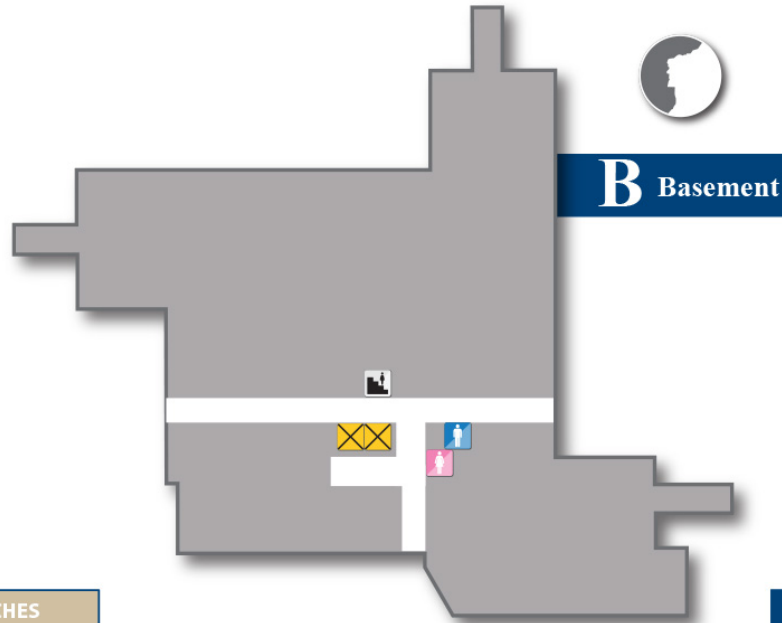

Granite Basement Floor

Building Legend	
BIRCHES	GRANITE
MOUNTAINS	PATRIOT
LAKES	FREEDOM
HORIZON	

Legend	
Elevators	Men's Restroom
Stairs	Women's Restroom