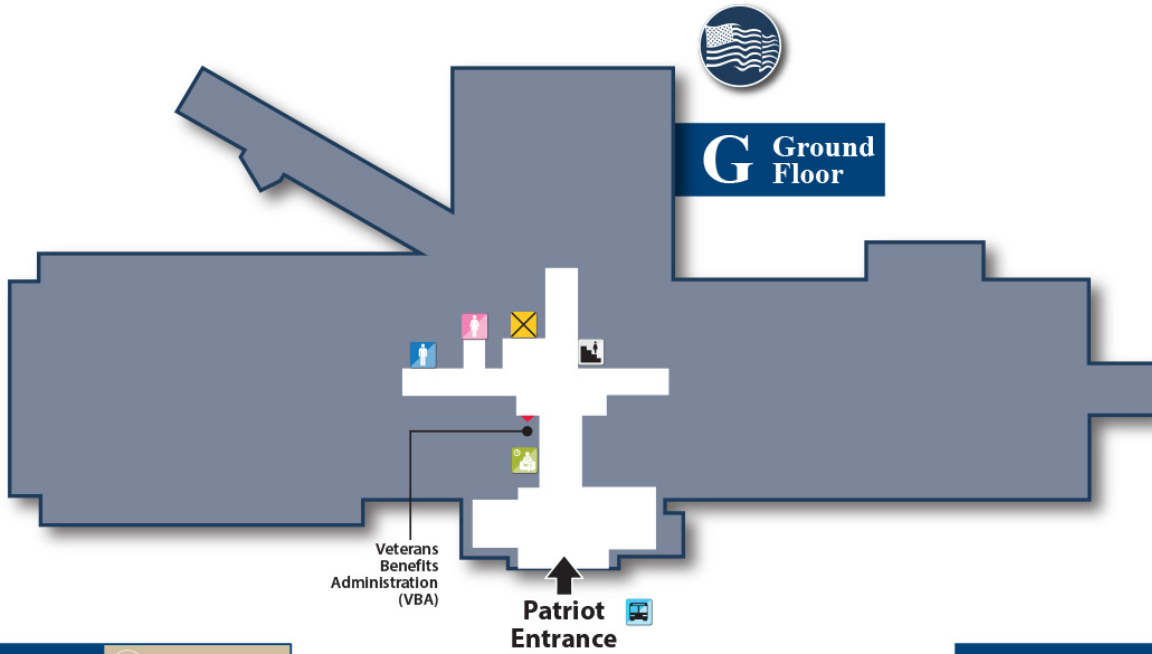

Patriot Ground Floor

Building Legend	
BIRCHES	GRANITE
MOUNTAINS	PATRIOT
LAKES	FREEDOM
HORIZON	

Legend	
Elevators	Men's Restroom
Stairs	Women's Restroom
Waiting Area	Bus Stop