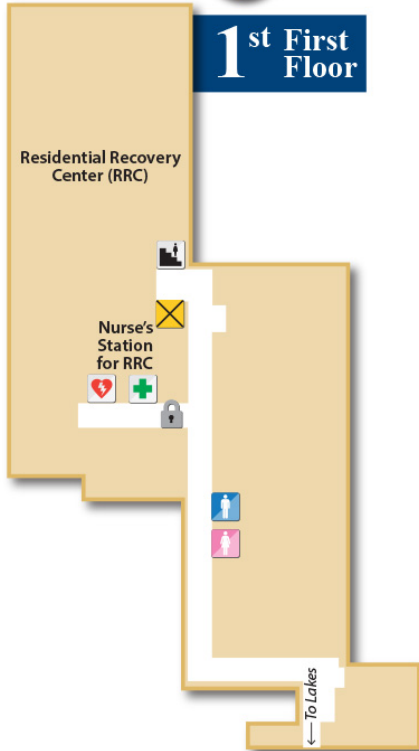

Horizon First Floor

1st First Floor

Building Legend	
	BIRCHES
	MOUNTAINS
	LAKES
	HORIZON
	GRANITE
	PATRIOT
	FREEDOM

Legend			
	Elevators		Men's Restroom
	Stairs		Women's Restroom
	Nurse's Station		AED