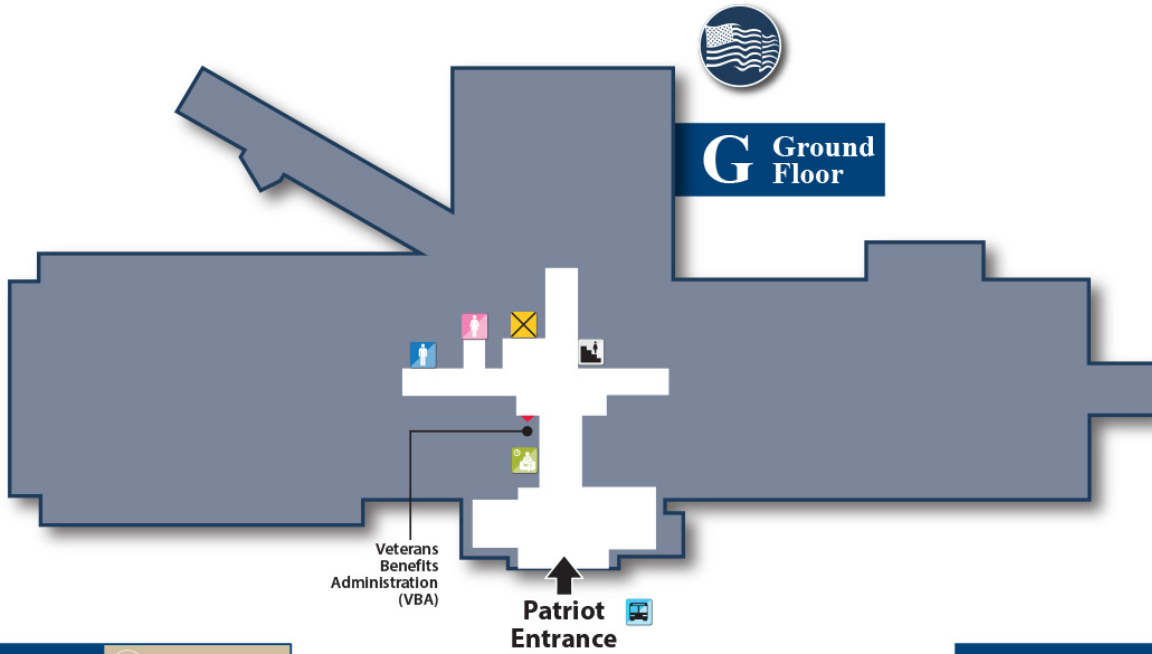

Patriot Ground Floor

Building Legend	
	BIRCHES
	MOUNTAINS
	LAKES
	HORIZON
	GRANITE
	PATRIOT
	FREEDOM

Legend	
	Elevators
	Men's Restroom
	Stairs
	Women's Restroom
	Waiting Area
	Bus Stop