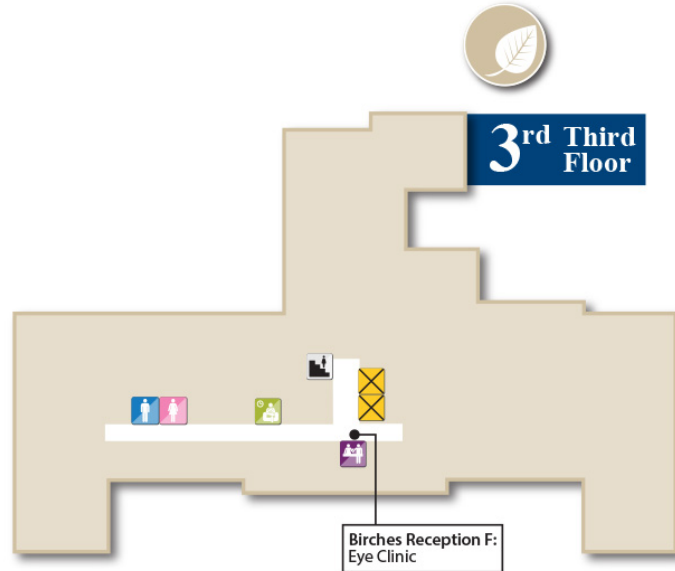

Birches Third Floor

Building Legend	
	BIRCHES
	MOUNTAINS
	GRANITE
	LAKES
	PATRIOT
	HORIZON
	FREEDOM

Legend	
	Elevators
	Waiting Area
	Stairs
	Reception/Check-in
	Men's Restroom
	Women's Restroom