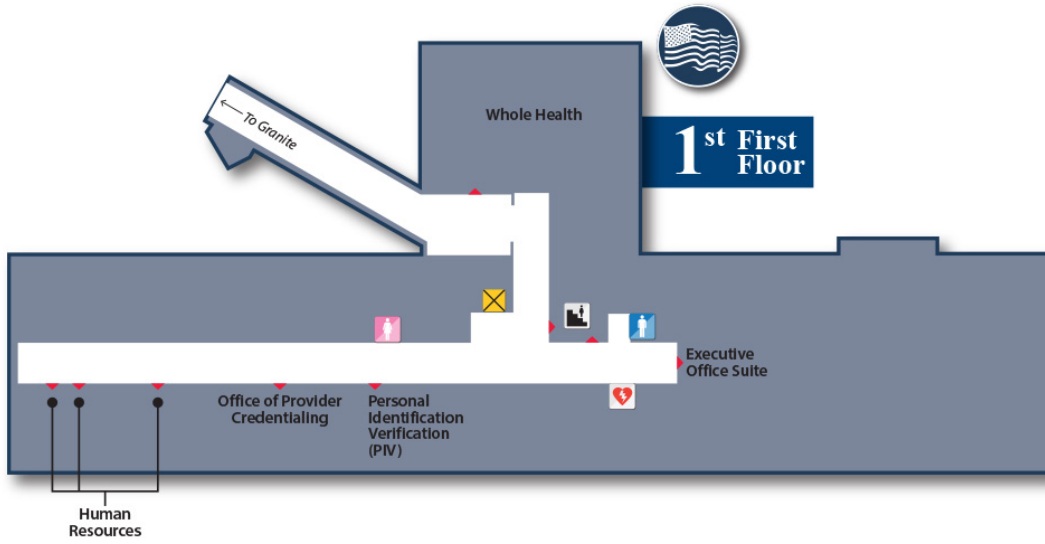

Patriot First Floor

Building Legend	
	BIRCHES
	MOUNTAINS
	LAKES
	HORIZON
	GRANITE
	PATRIOT
	FREEDOM

Legend	
	Elevators
	Men's Restroom
	Stairs
	Women's Restroom
	AED