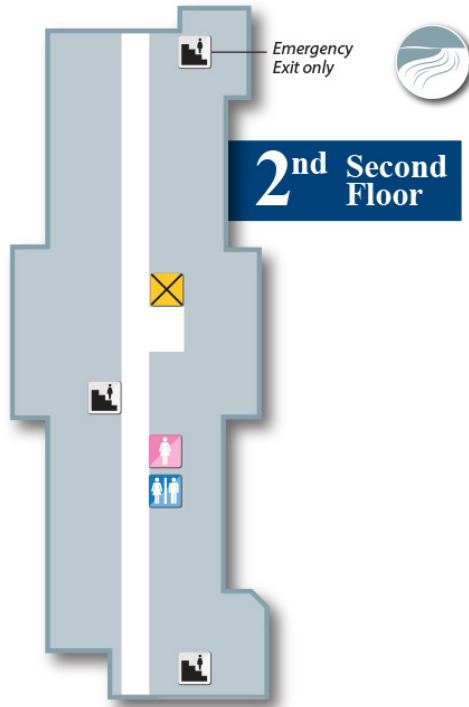

Lakes Second Floor

Building Legend	
	BIRCHES
	MOUNTAINS
	LAKES
	HORIZON
	GRANITE
	PATRIOT
	FREEDOM

Legend	
	Elevators
	Restroom
	Stairs
	Women's Restroom