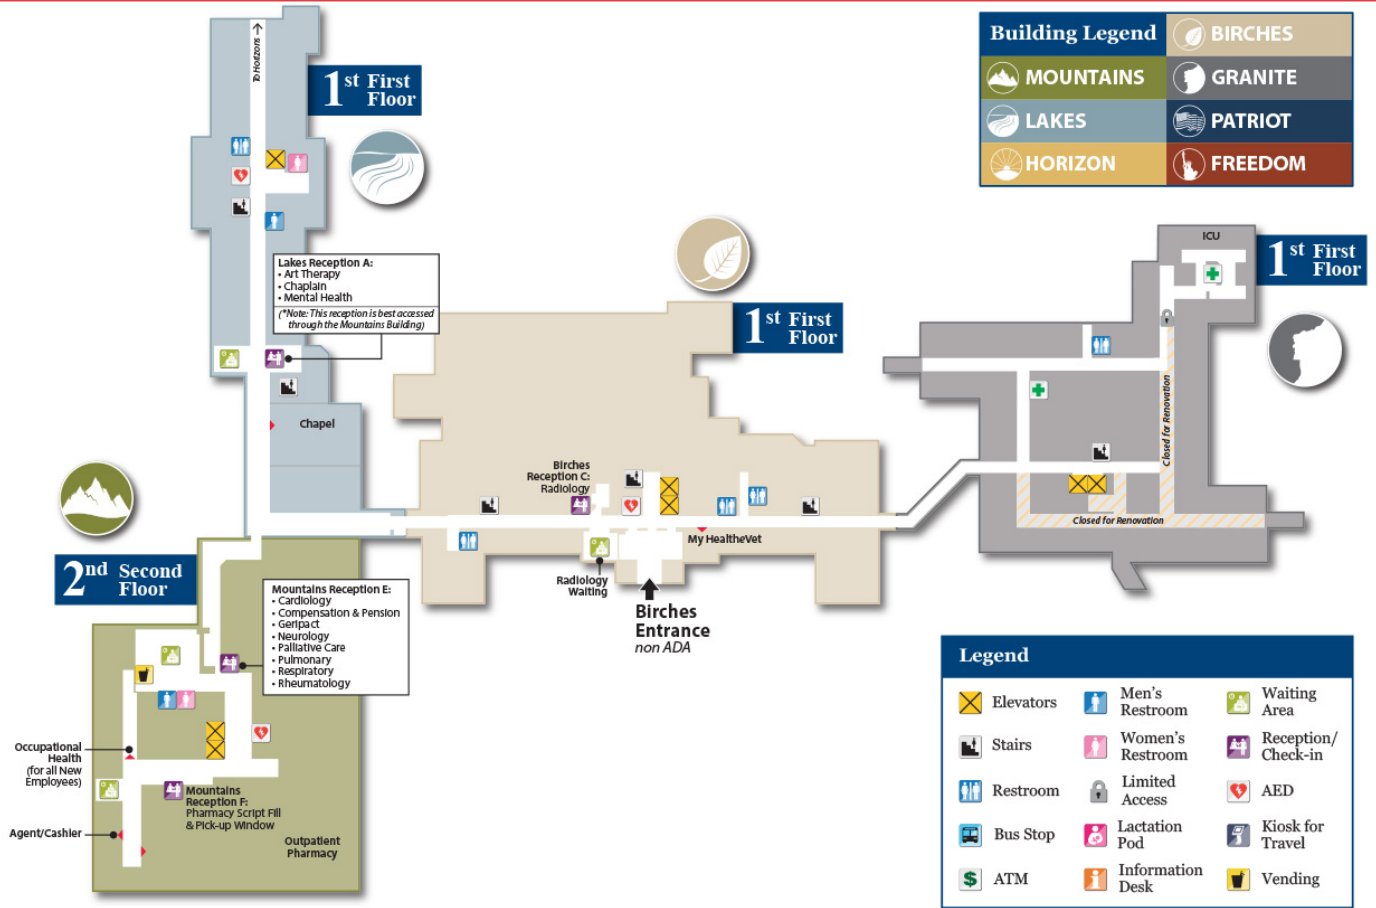

Lakes, Birches and Granite First Floors