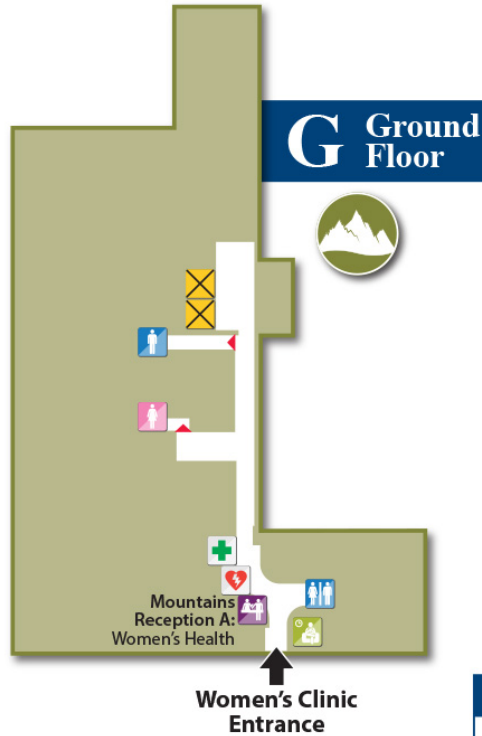

Mountains Main Hospital

Mountains Ground Floor

Building Legend	
BIRCHES	GRANITE
MOUNTAINS	PATRIOT
LAKES	FREEDOM
HORIZON	

Legend		
Elevators	Men's Restroom	Nurse's Station
Restroom	Women's Restroom	AED
Waiting Area	Reception/Check-in	

Legend	
	Elevators
	Waiting Area
	Stairs
	Reception/Check-in
	Men's Restroom
	Women's Restroom

Horizon Ground Floor

U.S. Department of Veterans Affairs
Veterans Health Administration
VA White River Junction Health Care

1st First Floor

Residential Recovery Center (RRC)

Nurse's Station for RRC

← To Lakes

Building Legend	
	BIRCHES
	MOUNTAINS
	LAKES
	HORIZON
	GRANITE
	PATRIOT
	FREEDOM

Legend			
	Elevators		Men's Restroom
	Stairs		Women's Restroom
	Nurse's Station		AED

Legend	
	Elevators
	Men's Restroom
	Stairs
	Women's Restroom
	Waiting Area
	Bus Stop

Patriot First Floor

U.S. Department of Veterans Affairs
Veterans Health Administration
VA White River Junction Health Care