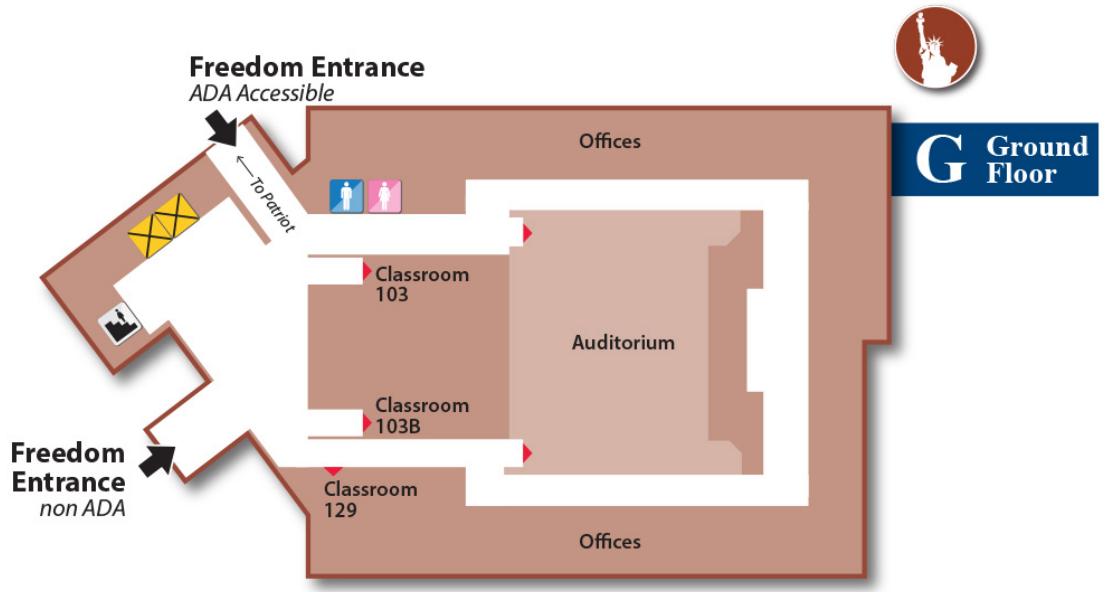

Freedom Ground Floor

Building Legend	
	BIRCHES
	MOUNTAINS
	LAKES
	HORIZON
	GRANITE
	PATRIOT
	FREEDOM

Legend	
	Elevators
	Men's Restroom
	Stairs
	Women's Restroom