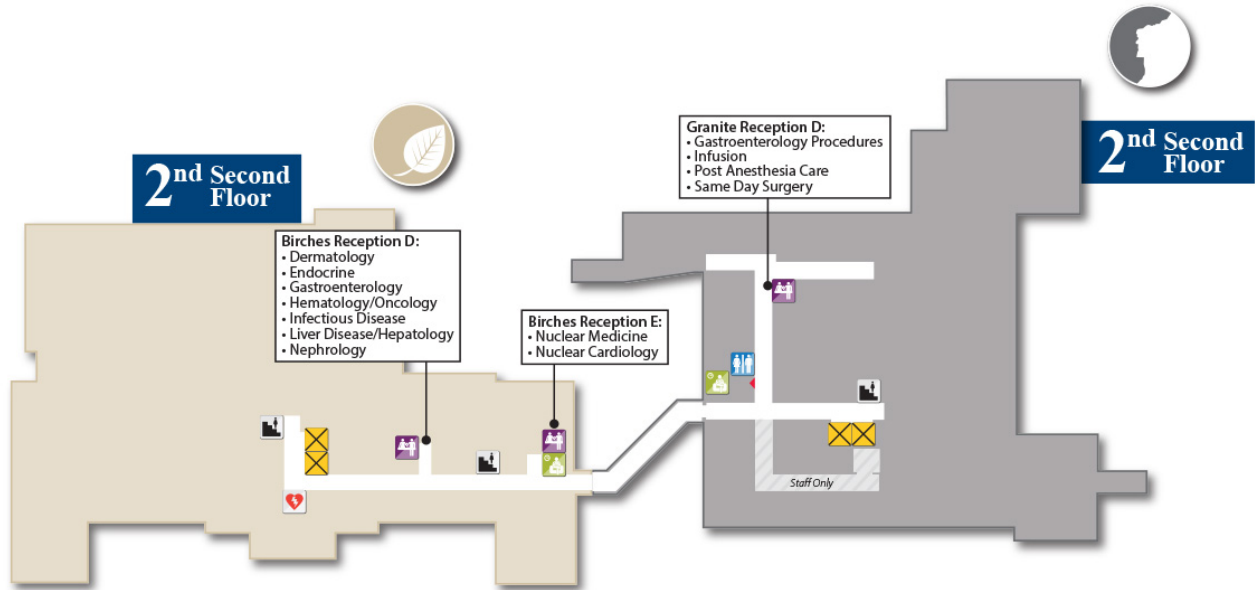

Birches and Granite Second Floors

Building Legend	
	BIRCHES
	MOUNTAINS
	LAKES
	HORIZON
	GRANITE
	PATRIOT
	FREEDOM

Legend	
	Elevators
	Reception/Check-in
	Stairs
	Waiting Area
	AED
	Restroom