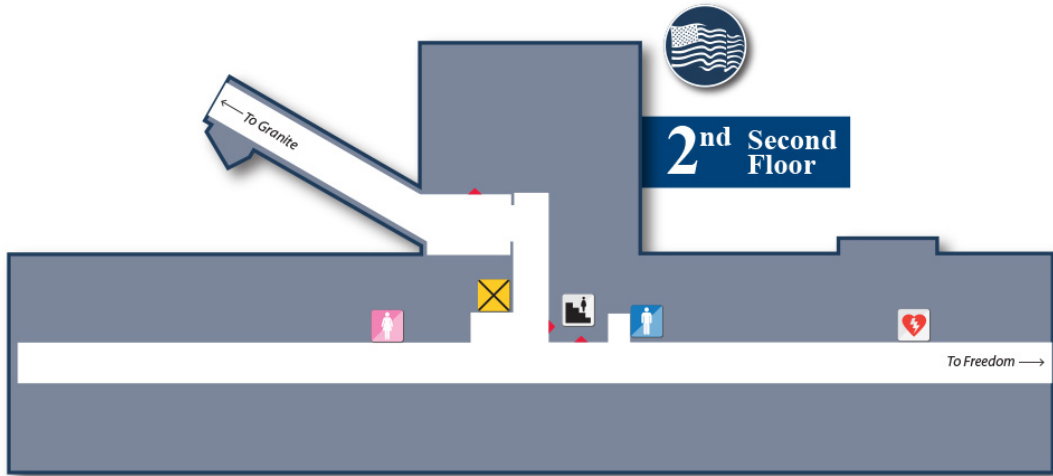

Patriot Second Floor

Building Legend	
	BIRCHES
	MOUNTAINS
	LAKES
	HORIZON
	GRANITE
	PATRIOT
	FREEDOM

Legend	
	Elevators
	Men's Restroom
	Stairs
	Women's Restroom
	AED