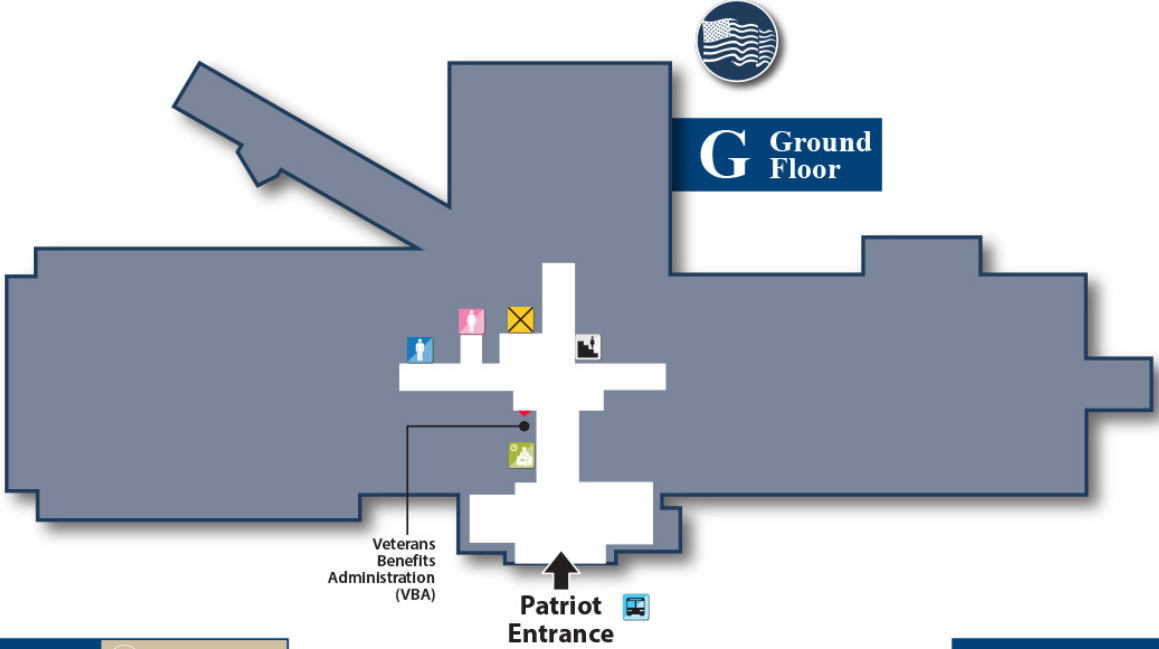

Patriot Building

Ground Floor

Building Legend	
	BIRCHES
	MOUNTAINS
	LAKES
	HORIZON
	GRANITE
	PATRIOT
	FREEDOM

Legend	
	Elevators
	Men's Restroom
	Stairs
	Women's Restroom
	Waiting Area
	Bus Stop

First Floor

U.S. Department of Veterans Affairs
Veterans Health Administration
VA White River Junction Health Care

Building Legend	
	BIRCHES
	MOUNTAINS
	LAKES
	HORIZON
	GRANITE
	PATRIOT
	FREEDOM

Legend	
	Elevators
	Men's Restroom
	Stairs
	Women's Restroom
	AED