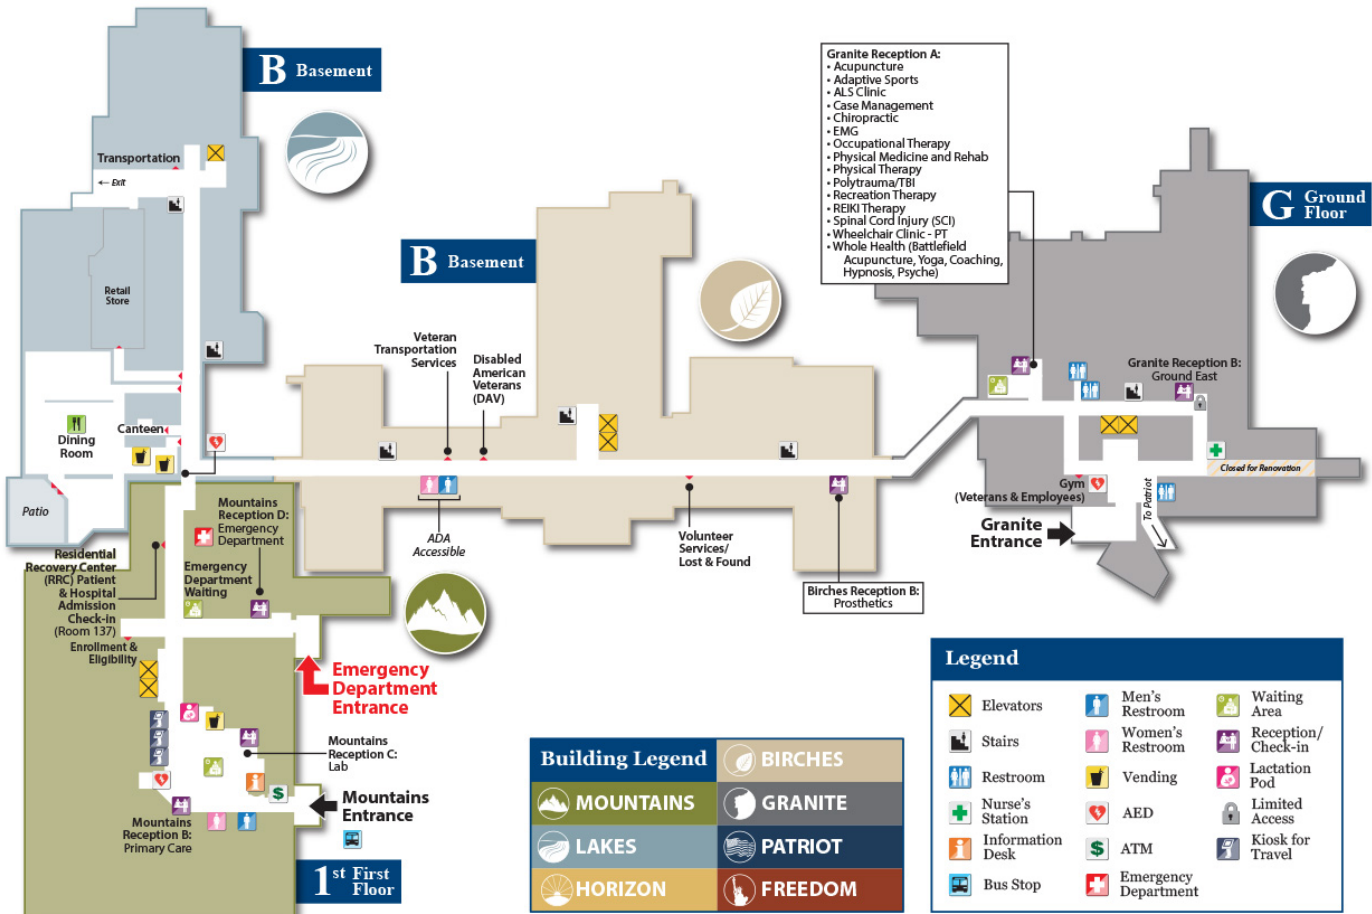

Lakes Building

Lakes, Birches and Granite Basement Floors

Building Legend	
	MOUNTAINS
	LAKES
	HORIZON
	BIRCHES
	GRANITE
	PATRIOT
	FREEDOM

Legend		

Produced by MedMaps® www.medmaps.com © 2024 JDLA, LLC

Lakes, Birches and Granite First Floors

U.S. Department of Veterans Affairs
Veterans Health Administration
VA White River Junction Health Care