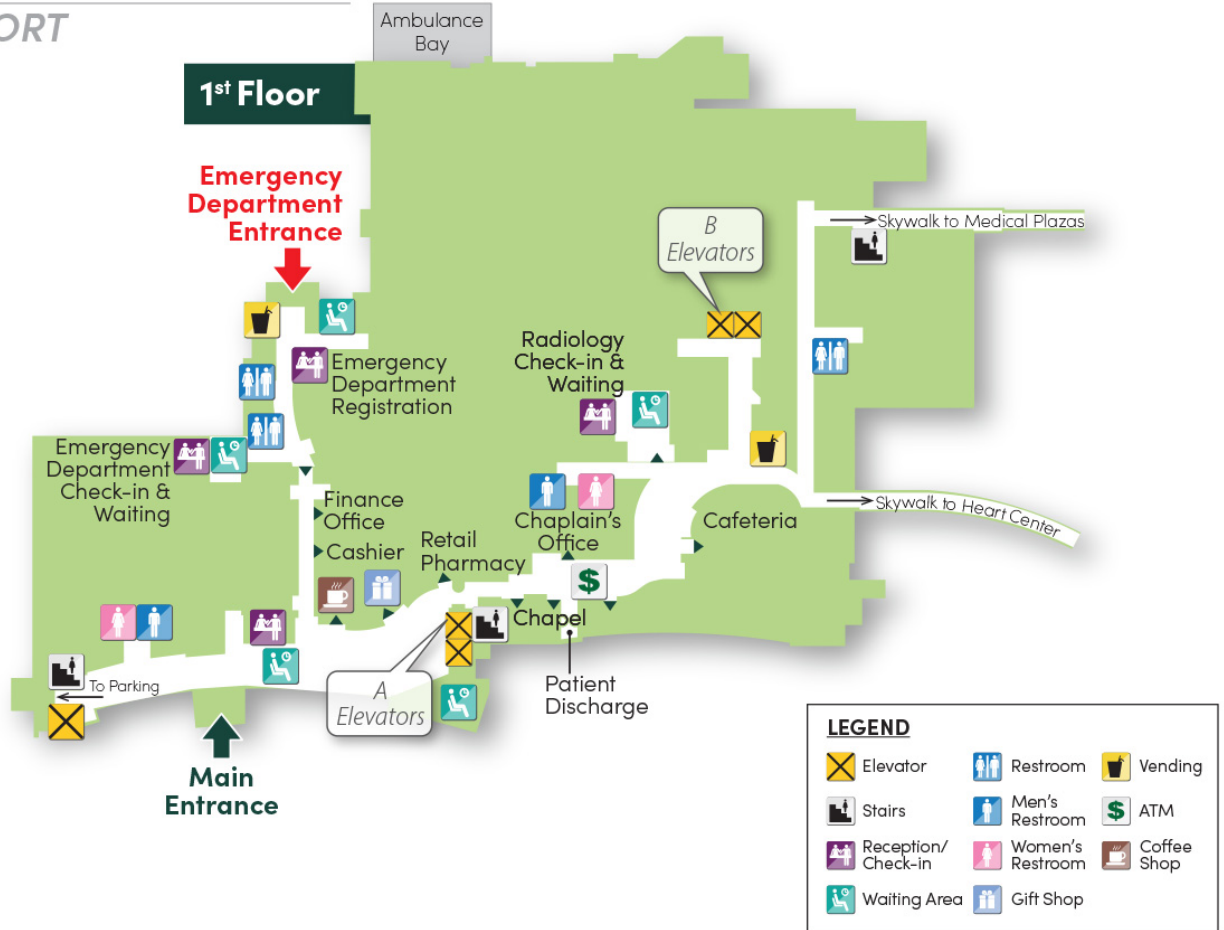

Main Building

First Floor

MERCYONE GENESIS
DAVENPORT

Second Floor

MERCYONE GENESIS
DAVENPORT

Third Floor

MERCYONE GENESIS DAVENPORT

LEGEND	
Elevator	Restroom
Stairs	Limited Access - Badge Required
Reception/Check-in	Waiting Area

Fourth Floor

MERCYONE GENESIS
DAVENPORT

Fifth Floor

Sixth Floor

LEGEND	
Elevator	Restroom
Stairs	Waiting Area
Nurses Station	

Seventh Floor

MERCYONE GENESIS
DAVENPORT

LEGEND	
Elevator	Restroom
Stairs	Waiting Area
Nurses Station	