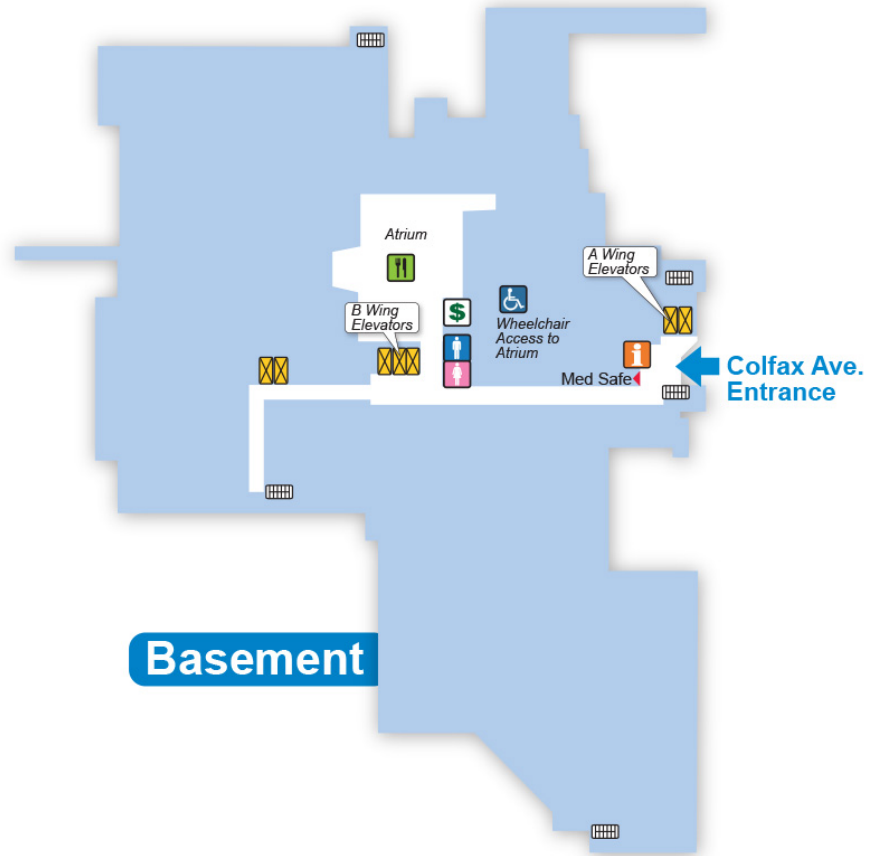

Main Hospital

Basement

Legend

- | | |
|-----------------------|-----------------|
| Information | Male Restroom |
| Elevators | Female Restroom |
| Stairs | Cafeteria |
| Wheelchair Accessible | ATM |

First Floor

First Floor

Legend

- | | | |
|-------------|-----------------|------------------|
| Information | Male Restroom | Gift Shop |
| Elevators | Female Restroom | Charging Station |
| Stairs | Vending | Mamava |
| Waiting | ATM | |
| Coffee Shop | Registration | |

Fourth Floor

Fourth Floor

Legend

-  Nurses Station
-  Elevators
-  Stairs
-  Restrooms

Fifth Floor

Legend

-  Nurses Station
-  Elevators
-  Stairs

Sixth Floor

Legend

-  Nurses Station
-  Elevators
-  Stairs
-  Male Restroom
-  Female Restroom

Seventh Floor

Legend

-  Nurses Station
-  Elevators
-  Stairs
-  Restrooms

Eighth Floor

Legend

-  Nurses Station
-  Elevators
-  Stairs