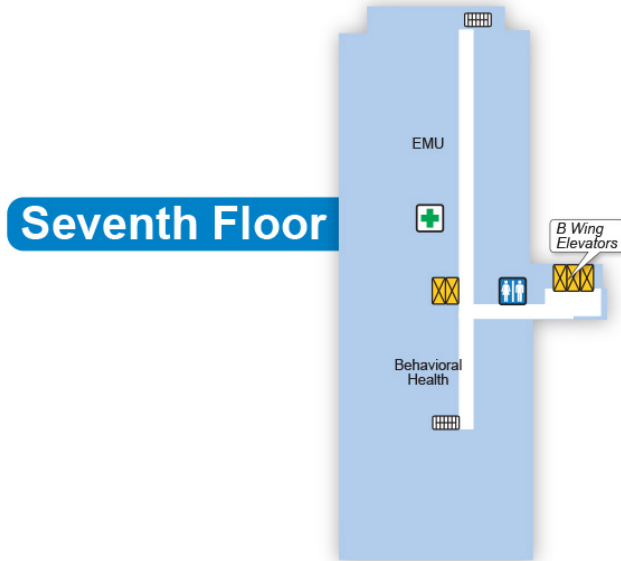

Seventh Floor

Legend

- Nurses Station
- Elevators
- Stairs
- Restrooms