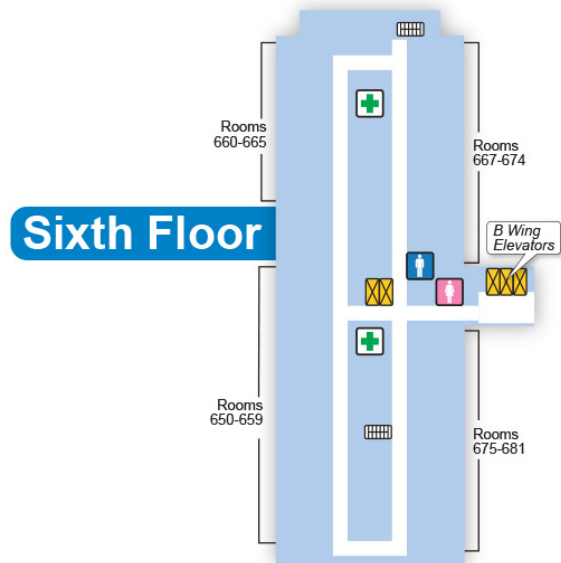

Main Hospital

Basement

Legend

- | | |
|-----------------------|-----------------|
| Information | Male Restroom |
| Elevators | Female Restroom |
| Stairs | Cafeteria |
| Wheelchair Accessible | ATM |

First Floor

First Floor

Legend

- | | | |
|-------------|-----------------|------------------|
| Information | Male Restroom | Gift Shop |
| Elevators | Female Restroom | Charging Station |
| Stairs | Vending | Mamava |
| Waiting | ATM | |
| Coffee Shop | Registration | |

Second Floor

Legend

- | | |
|--------------|-----------------|
| Information | Male Restroom |
| Elevators | Female Restroom |
| Stairs | Vending |
| Registration | Waiting |

Third Floor

Legend

- | | |
|--|---|
|  Nurses Station |  Male Restroom |
|  Elevators |  Female Restroom |
|  Stairs |  Waiting |
|  Restrooms |  Vending |

Fourth Floor

Fourth Floor

Legend

-  Nurses Station
-  Elevators
-  Stairs
-  Restrooms

Fifth Floor

Legend

-  Nurses Station
-  Elevators
-  Stairs

Sixth Floor