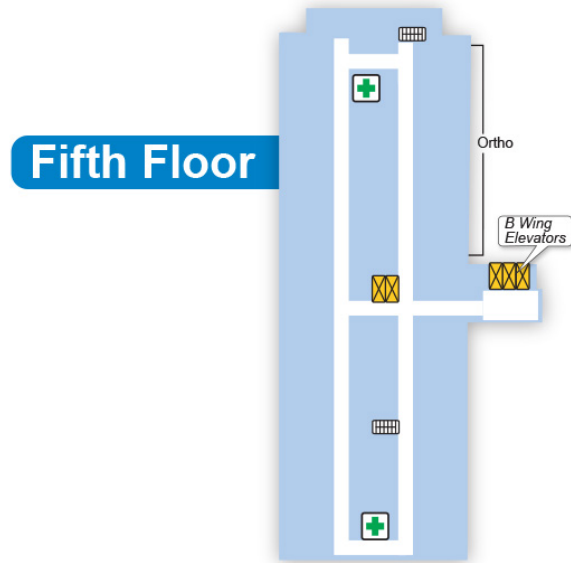

Main Hospital

Basement

Legend

- | | |
|-----------------------|-----------------|
| Information | Male Restroom |
| Elevators | Female Restroom |
| Stairs | Cafeteria |
| Wheelchair Accessible | ATM |

First Floor

First Floor

Legend

- | | | |
|-------------|-----------------|------------------|
| Information | Male Restroom | Gift Shop |
| Elevators | Female Restroom | Charging Station |
| Stairs | Vending | Mamava |
| Waiting | ATM | |
| Coffee Shop | Registration | |

Fourth Floor

Fourth Floor

Legend

-  Nurses Station
-  Elevators
-  Stairs
-  Restrooms

Fifth Floor

Legend

-  Nurses Station
-  Elevators
-  Stairs

Sixth Floor

Legend

-  Nurses Station
-  Elevators
-  Stairs
-  Male Restroom
-  Female Restroom

Seventh Floor

Legend

-  Nurses Station
-  Elevators
-  Stairs
-  Restrooms

Eighth Floor

Legend

-  Nurses Station
-  Elevators
-  Stairs