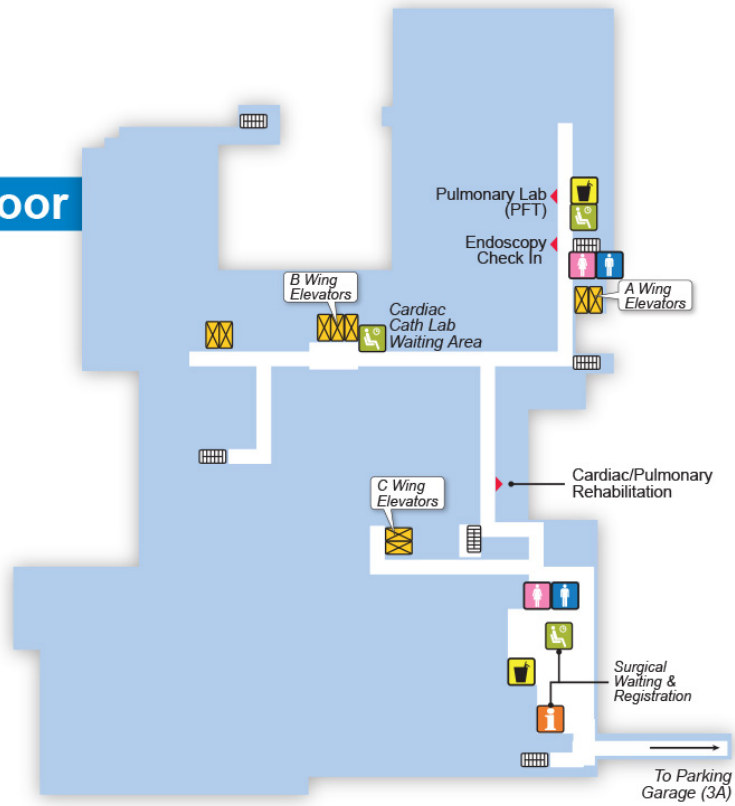

Second Floor

Second Floor

Legend

Information	Male Restroom
Elevators	Female Restroom
Stairs	Vending
Registration	Waiting