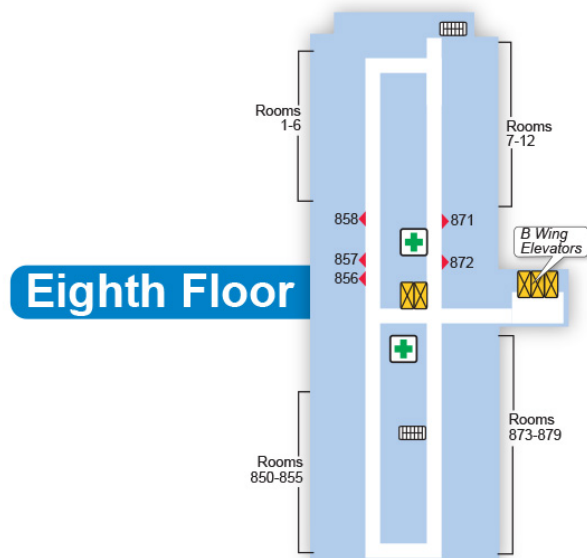

Main Hospital

Basement

Legend

- | | |
|-----------------------|-----------------|
| Information | Male Restroom |
| Elevators | Female Restroom |
| Stairs | Cafeteria |
| Wheelchair Accessible | ATM |

First Floor

First Floor

Legend

- | | | |
|-------------|-----------------|------------------|
| Information | Male Restroom | Gift Shop |
| Elevators | Female Restroom | Charging Station |
| Stairs | Vending | Mamava |
| Waiting | ATM | |
| Coffee Shop | Registration | |

Fourth Floor

Fourth Floor

Legend

-  Nurses Station
-  Elevators
-  Stairs
-  Restrooms

Fifth Floor

Legend

-  Nurses Station
-  Elevators
-  Stairs

Sixth Floor

Legend

-  Nurses Station
-  Elevators
-  Stairs
-  Male Restroom
-  Female Restroom

Seventh Floor

Legend

-  Nurses Station
-  Elevators
-  Stairs
-  Restrooms

Eighth Floor

Legend

-  Nurses Station
-  Elevators
-  Stairs