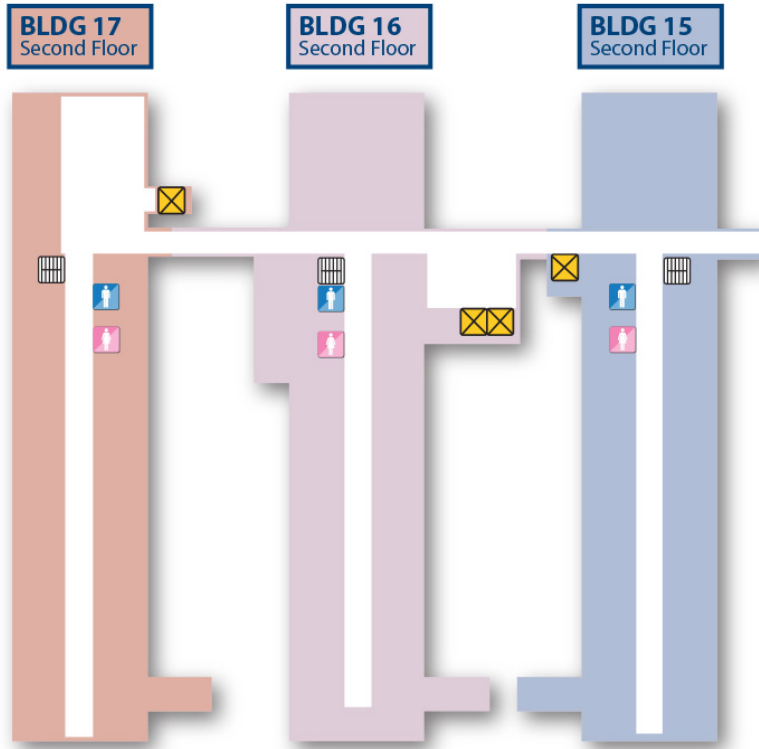

BLDG 15,16,17 - Second Floor

LEGEND	
	Elevators
	Men's Restroom
	Stairs
	Women's Restroom