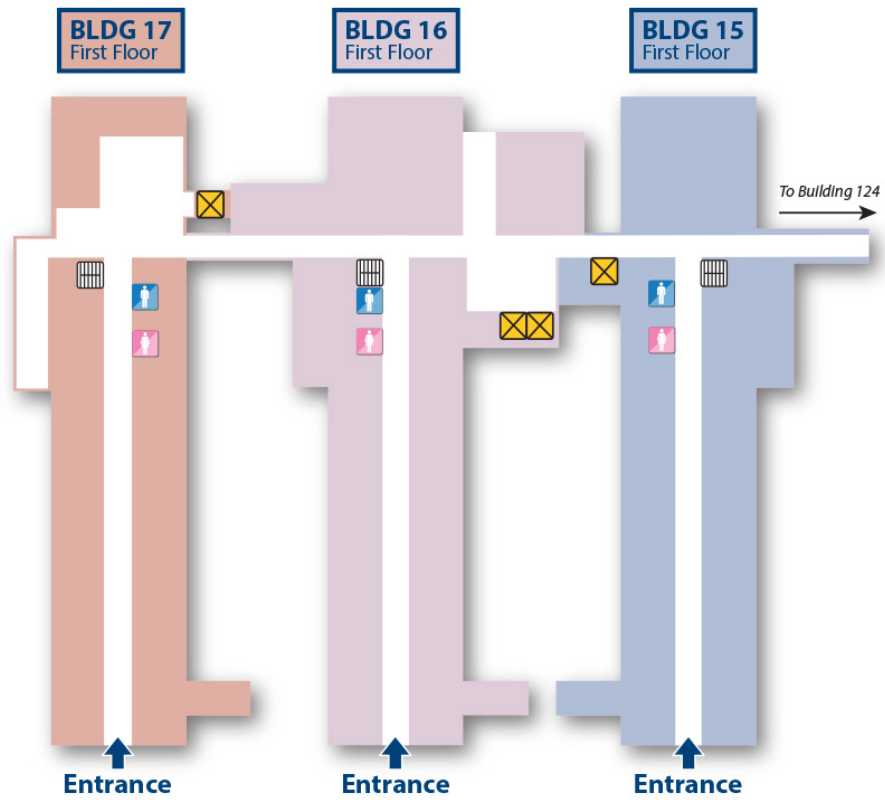

BLDG 15,16,17 - First Floor

LEGEND		
	Elevators	Entrance(s)
	Stairs	
	Men's Restroom	
	Women's Restroom