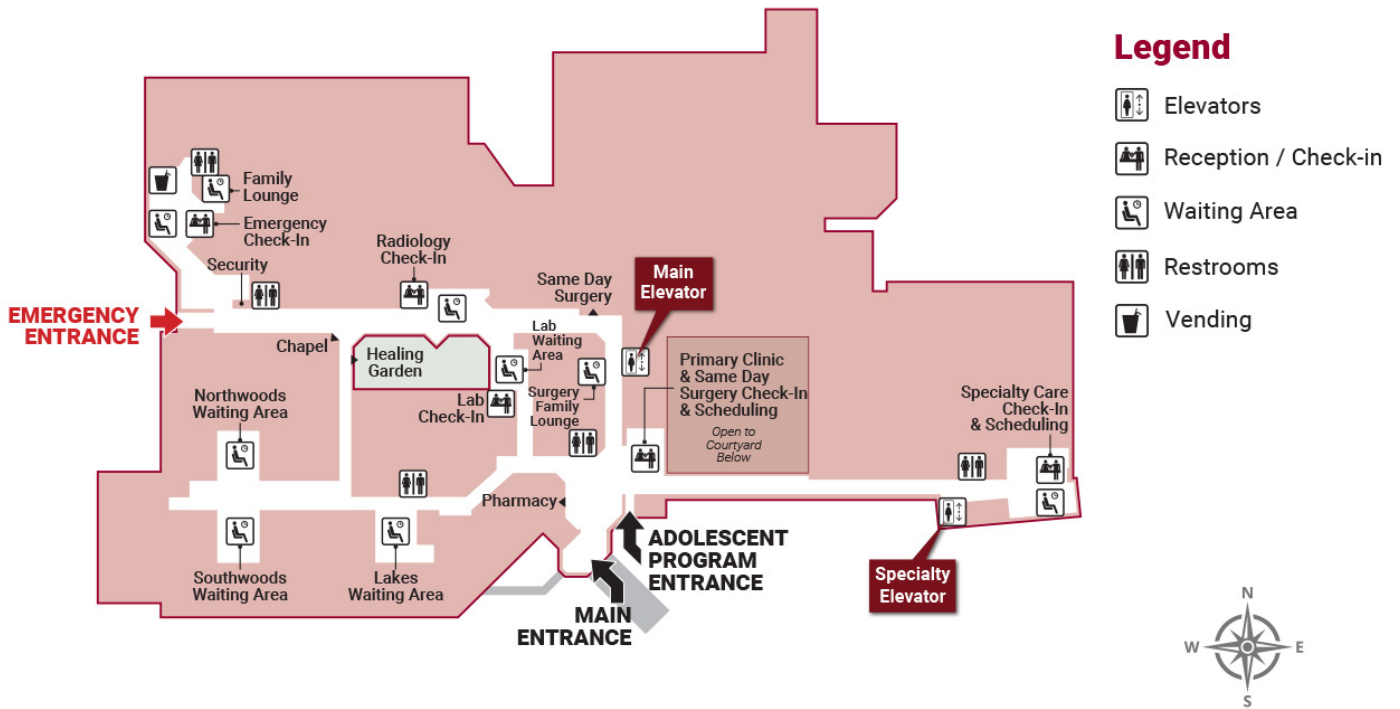

First Floor

M Health Fairview Northland Medical Center First Floor