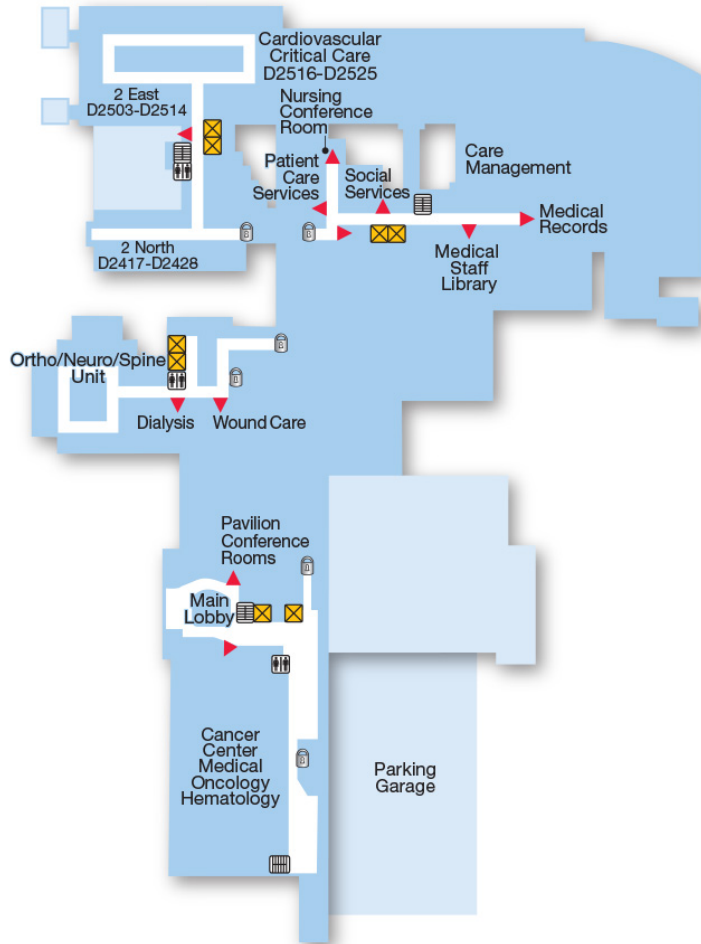

Main Hospital

Basement Floor

 Smoking is not permitted on Bayhealth grounds.

B BASEMENT

Legend

-  Entrance
-  Elevators
-  Stairs
-  Restrooms

First Floor

1st FLOOR

Legend

- Entrance
- Elevators
- Stairs
- Information
- Waiting Area
- Restricted Access
- Restrooms
- Nurses Station
- Vending
- ATM
- Security Desk

Second Floor

 Smoking is not permitted on Bayhealth grounds.

2nd FLOOR

Legend

-  Entrance
-  Elevators
-  Stairs
-  Waiting Area
-  Restricted Access
-  Restrooms

Third Floor

3rd FLOOR

 Smoking is not permitted on Bayhealth grounds.

Legend

-  Entrance
-  Elevators
-  Stairs
-  Waiting Area
-  Restricted Access
-  Restrooms

Fourth Floor

 Smoking is not permitted on Bayhealth grounds.

4th FLOOR

Legend

-  Entrance
-  Elevators
-  Stairs
-  Waiting Area
-  Restrooms

Fifth Floor

 Smoking is not permitted on Bayhealth grounds.

5th FLOOR