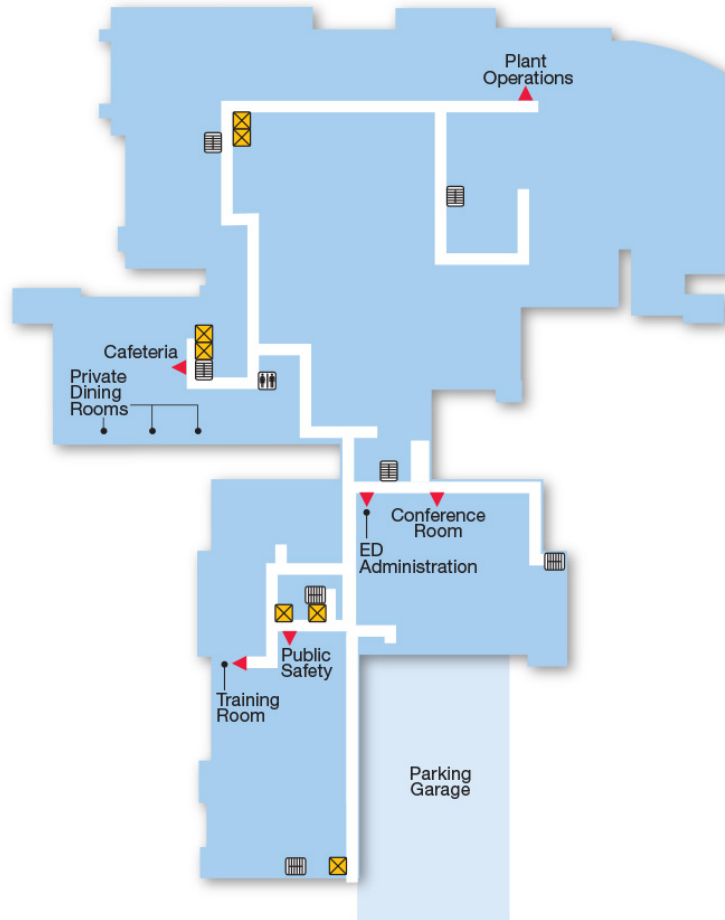

Main Hospital

Basement Floor

 Smoking is not permitted on Bayhealth grounds.

B BASEMENT

Legend

-  Entrance
-  Elevators
-  Stairs
-  Restrooms

First Floor

1st FLOOR

Legend

- Entrance
- Elevators
- Stairs
- Information
- Waiting Area
- Restricted Access
- Restrooms
- Nurses Station
- Vending
- ATM
- Security Desk

Second Floor

 Smoking is not permitted on Bayhealth grounds.

2nd FLOOR

Legend

-  Entrance
-  Elevators
-  Stairs
-  Waiting Area
-  Restricted Access
-  Restrooms

Third Floor

3rd FLOOR

 Smoking is not permitted on Bayhealth grounds.

Legend

-  Entrance
-  Elevators
-  Stairs
-  Waiting Area
-  Restricted Access
-  Restrooms

-  Entrance
-  Elevators
-  Stairs
-  Nurses Station