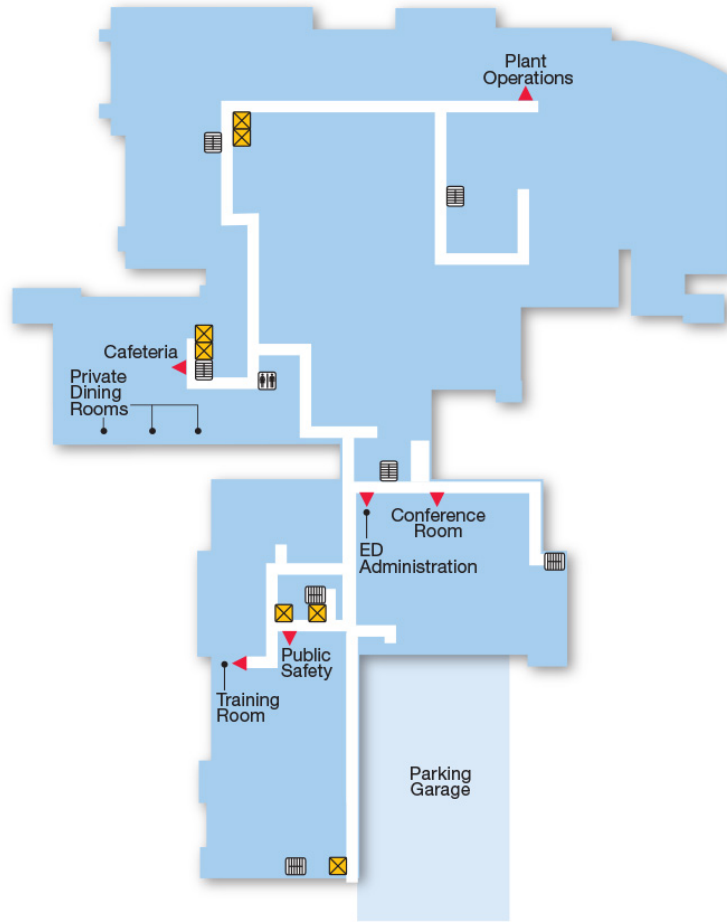

Main Hospital

Basement Floor

 Smoking is not permitted on Bayhealth grounds.

B BASEMENT

Legend

-  Entrance
-  Elevators
-  Stairs
-  Restrooms

First Floor

1st FLOOR

Legend

-  Entrance
-  Elevators
-  Stairs
-  Information
-  Waiting Area
-  Restricted Access
-  Restrooms
-  Nurses Station
-  Vending
-  ATM
-  Security Desk

Second Floor

2nd FLOOR

 Smoking is not permitted on Bayhealth grounds.

Legend

-  Entrance
-  Elevators
-  Stairs
-  Waiting Area
-  Restricted Access
-  Restrooms

Third Floor

 Smoking is not permitted on Bayhealth grounds.

3rd FLOOR

Legend

-  Entrance
-  Elevators
-  Stairs
-  Waiting Area
-  Restricted Access
-  Restrooms

-  Entrance
-  Elevators
-  Stairs
-  Nurses Station