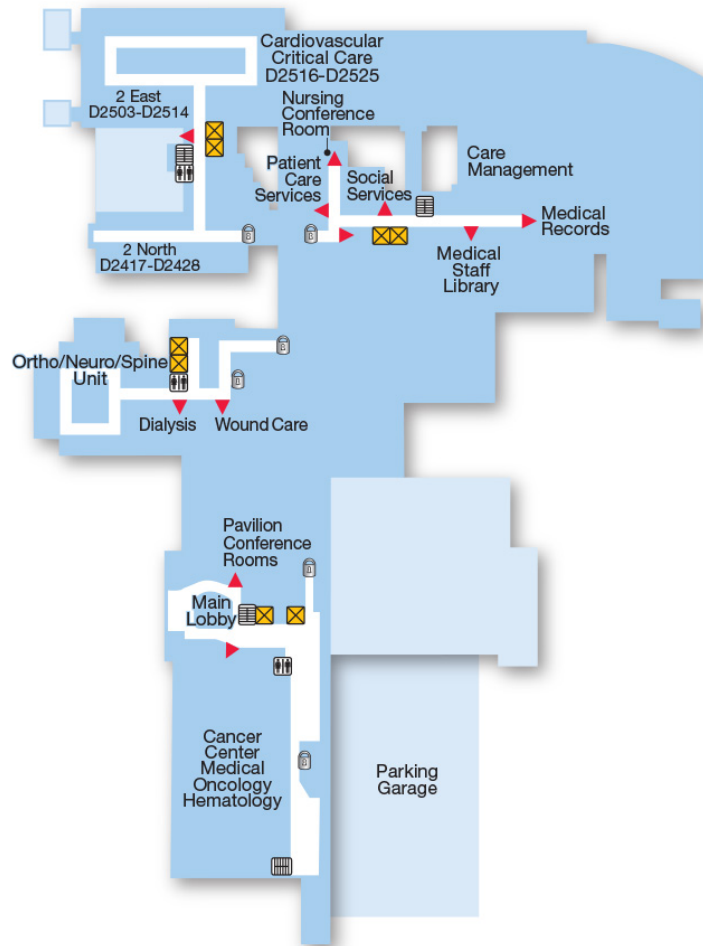

Main Hospital

Basement Floor

 Smoking is not permitted on Bayhealth grounds.

B BASEMENT

Legend

-  Entrance
-  Elevators
-  Stairs
-  Restrooms

First Floor

1st FLOOR

Legend

-  Entrance
-  Elevators
-  Stairs
-  Information
-  Waiting Area
-  Restricted Access
-  Restrooms
-  Nurses Station
-  Vending
-  ATM
-  Security Desk

Second Floor

2nd FLOOR

 Smoking is not permitted on Bayhealth grounds.

Legend

-  Entrance
-  Elevators
-  Stairs
-  Waiting Area
-  Restricted Access
-  Restrooms

Third Floor

 Smoking is not permitted on Bayhealth grounds.

3rd FLOOR

Legend

-  Entrance
-  Elevators
-  Stairs
-  Waiting Area
-  Restricted Access
-  Restrooms

Fourth Floor

 Smoking is not permitted on Bayhealth grounds.

4th FLOOR

Legend

-  Entrance
-  Elevators
-  Stairs
-  Waiting Area
-  Restrooms

Fifth Floor

 Smoking is not permitted on Bayhealth grounds.

5th FLOOR