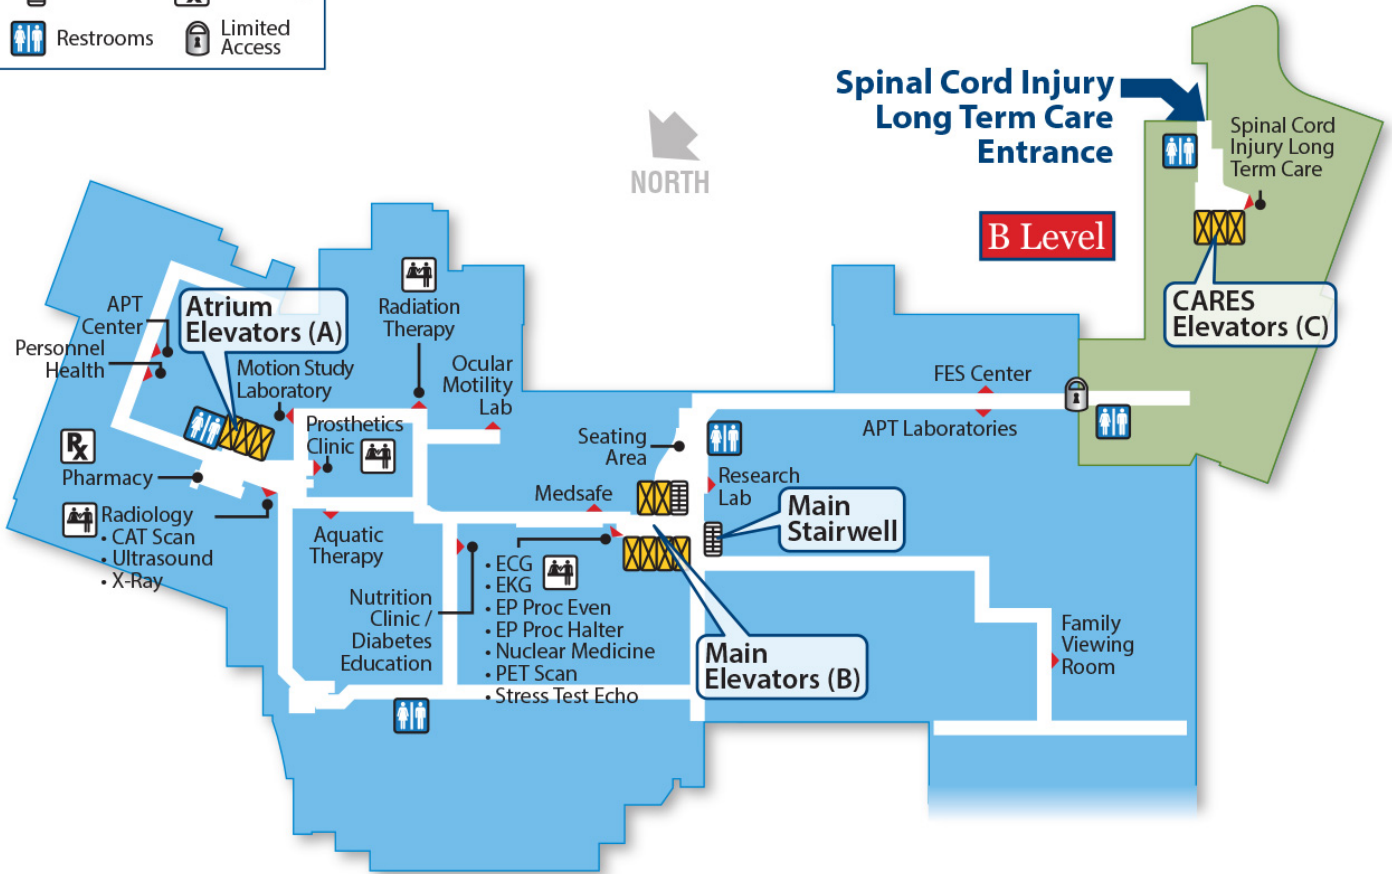

Main Hospital

CARES Tower–A Level

CARES Tower – A Level

Basement

Legend	
	Elevators
	Check-in
	Stairs
	Pharmacy
	Restrooms
	Limited Access

- CARES Tower
- Medical Center

First Floor

Legend

First Floor

Second Floor

Legend					
Elevators	Stairs	Men's Restrooms	Women's Restrooms	Restrooms	Limited Access
Waiting Area	Check-in	Nurses Stations	Coffee Shop	Vending	

CARES Tower Medical Center

Second Floor

Third Floor

Legend

 Elevators	 Stairs	 Restrooms
 Waiting Area	 Check-in	 Vending

 Medical Center

 CARES Tower

 Atrium

Third Floor

Fourth Floor

 CARES Tower

Sixth Floor

Sixth Floor

Legend			
 Elevators	 Stairs	 Restrooms	 Information
 Waiting Area	 Check-in	 Vending	

 Medical Center

 CARES Tower

Louis Stokes Cleveland VA Medical Center Annex

Legend		
 Elevators	 Stairs	 Vending
 Check-in	 Men's Restrooms	 Women's Restrooms