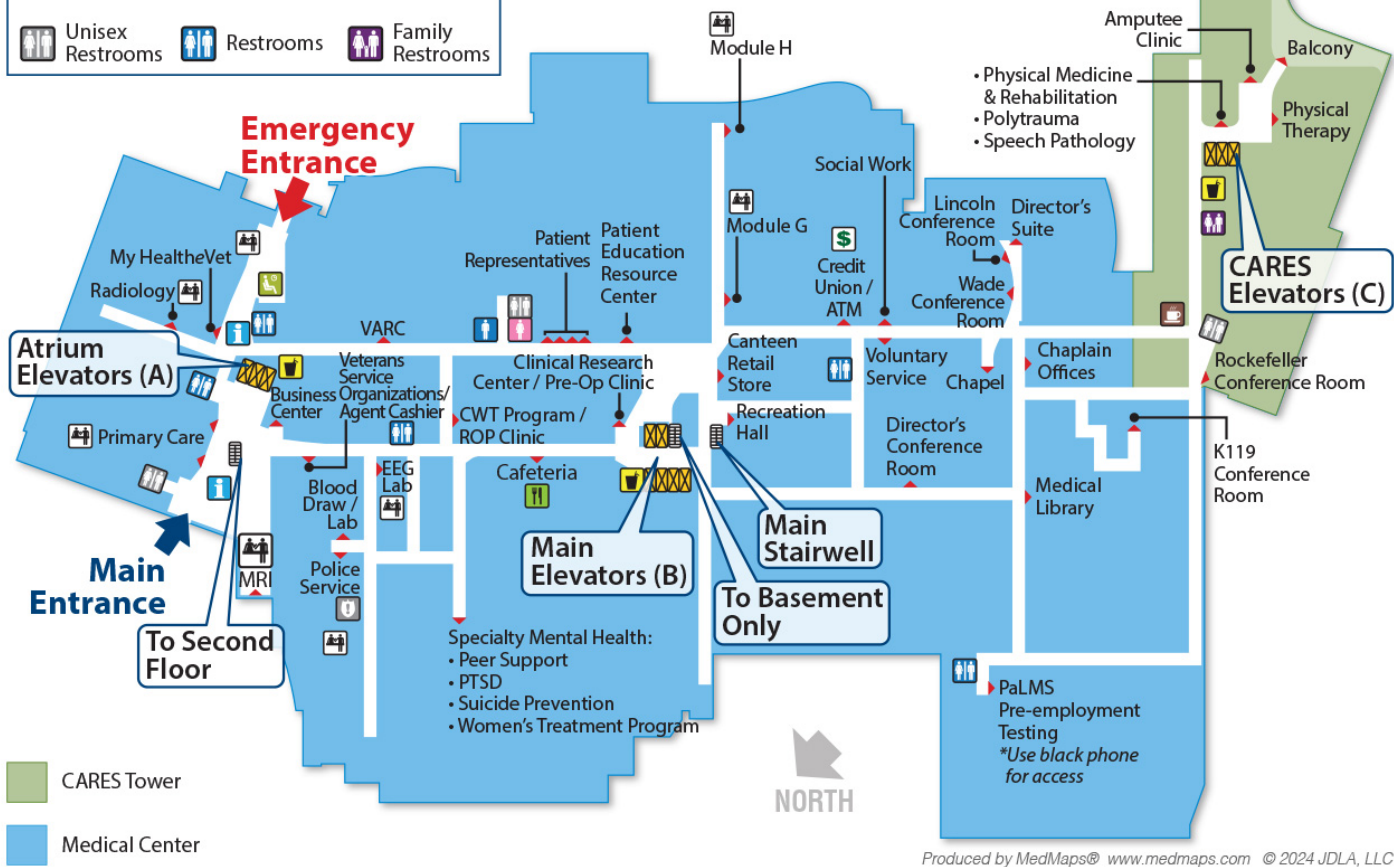

Main Hospital

CARES Tower–A Level

CARES Tower – A Level

Basement

Legend	
	Elevators
	Check-in
	Stairs
	Pharmacy
	Restrooms
	Limited Access

- CARES Tower
- Medical Center

First Floor

Legend

First Floor

Second Floor

Legend					
Elevators	Stairs	Men's Restrooms	Women's Restrooms	Restrooms	Limited Access
Waiting Area	Check-in	Nurses Stations	Coffee Shop	Vending	

CARES Tower Medical Center

Second Floor

Third Floor

Legend

 Elevators	 Stairs	 Restrooms
 Waiting Area	 Check-in	 Vending

 Medical Center

 CARES Tower

 Atrium

Third Floor

Fourth Floor

 CARES Tower

Sixth Floor

Sixth Floor

Legend			
 Elevators	 Stairs	 Restrooms	 Information
 Waiting Area	 Check-in	 Vending	

 Medical Center

 CARES Tower

Louis Stokes Cleveland VA Medical Center Annex

Legend		
 Elevators	 Stairs	 Vending
 Check-in	 Men's Restrooms	 Women's Restrooms