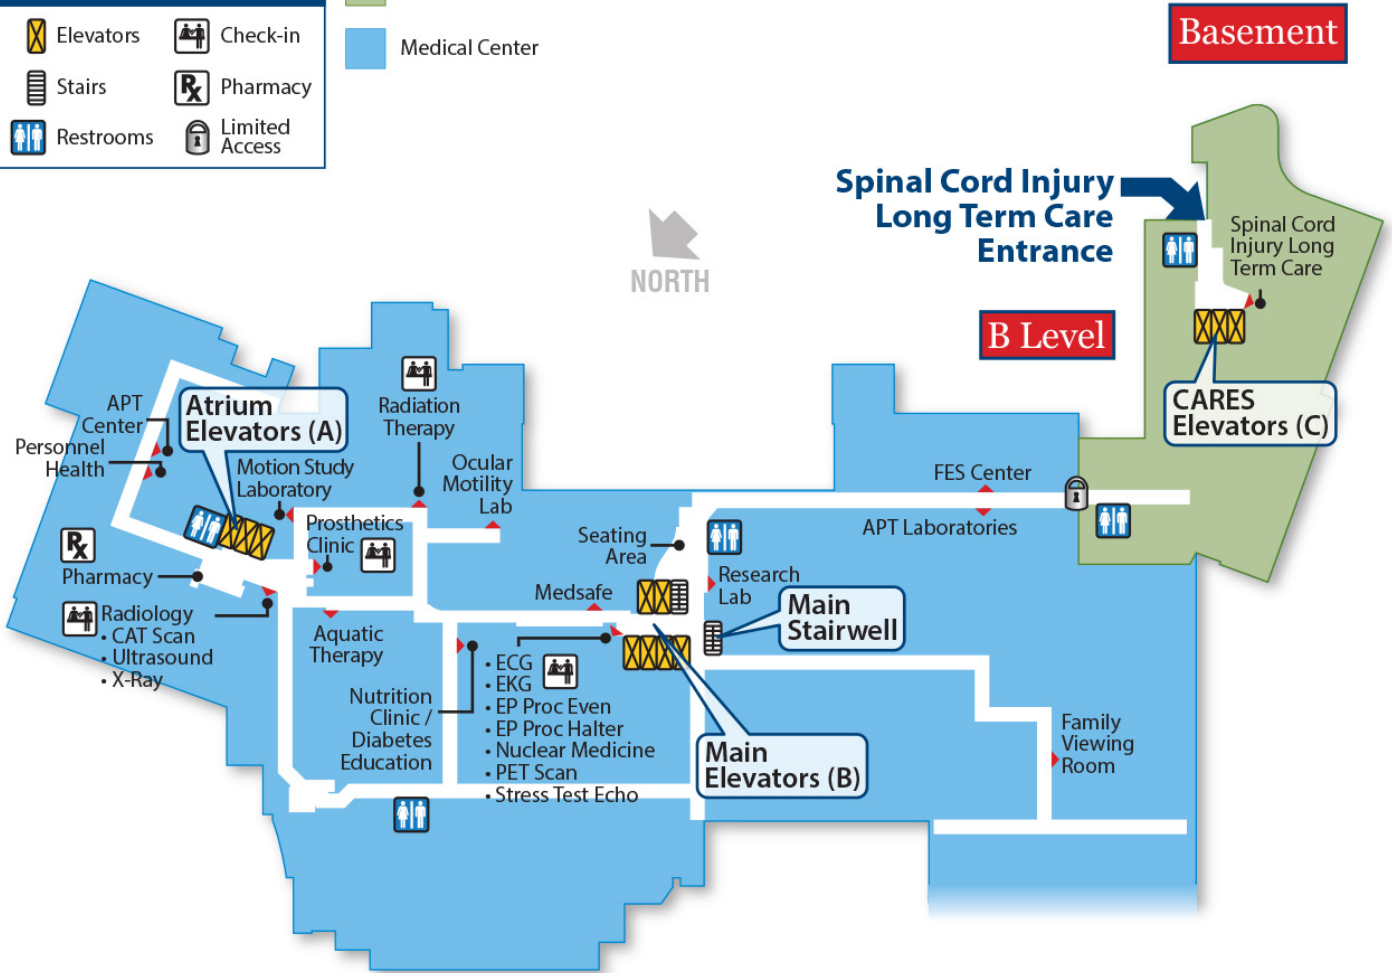

# CARES Tower (Connected to Main Hospital)

## CARES Tower–A Level

CARES Tower – A Level

**Legend**

 Elevators

# Basement

Legend	
	Elevators
	Check-in
	Stairs
	Pharmacy
	Restrooms
	Limited Access

- CARES Tower
- Medical Center

# Fifth Floor

Fifth Floor

Legend		
 Elevators	 Stairs	 Restrooms
 Waiting Area	 Check-in	 Vending

 Medical Center

 CARES Tower