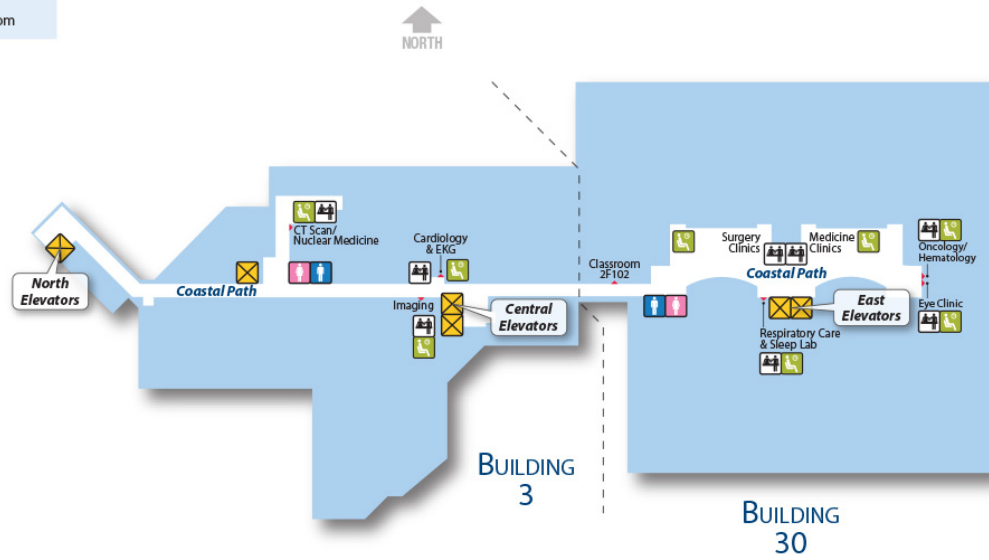

Buildings 1, 3 and 30

First Floor

FIRST FLOOR

BUILDINGS 1, 3 & 30

Legend	
	Pharmacy
	VA Police
	Patriot Brew
	Vending
	ATM

Second Floor

SECOND FLOOR

BUILDINGS 3 & 30

Legend	
	Elevators
	Men's Restroom
	Women's Restroom
	Check-in
	Waiting Room

Third Floor

THIRD FLOOR

BUILDINGS 3 & 30

Legend

-  Elevators
-  Men's Restroom
-  Women's Restroom
-  Unisex Restroom
-  Check-in
-  Waiting Room

Fourth Floor

FOURTH FLOOR

BUILDINGS 3 & 30

Legend

 Elevators	 Check-in
 Men's Restroom	 Waiting Room
 Women's Restroom	 Nurses Station
 Unisex Restroom	 Vending