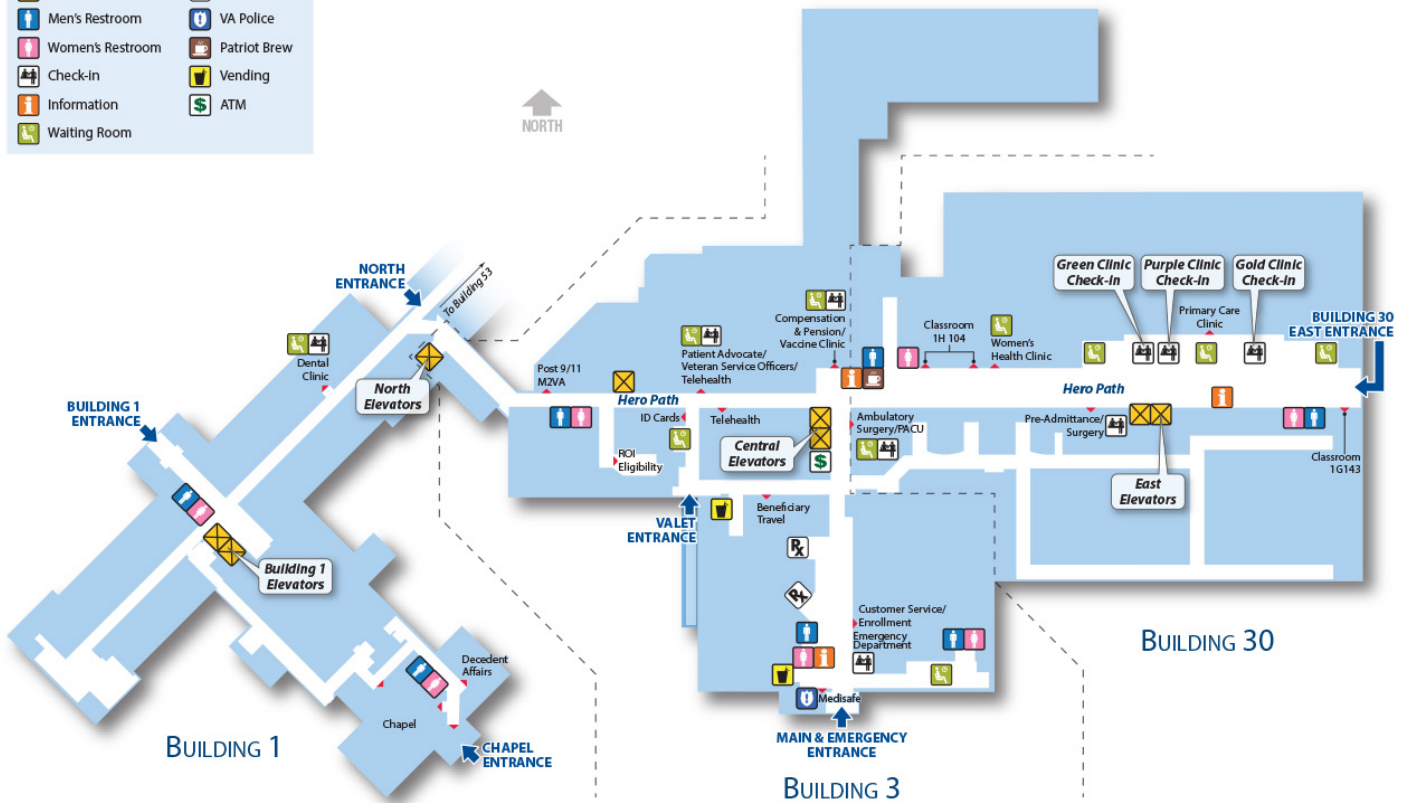

Buildings 1, 3 and 30

First Floor

FIRST FLOOR

BUILDINGS 1, 3 & 30

Legend	
	Pharmacy
	VA Police
	Patriot Brew
	Vending
	ATM

Second Floor

SECOND FLOOR

BUILDINGS 3 & 30

Legend	
	Elevators
	Men's Restroom
	Women's Restroom
	Check-in
	Waiting Room

Third Floor

THIRD FLOOR

BUILDINGS 3 & 30

Legend

-  Elevators
-  Men's Restroom
-  Women's Restroom
-  Unisex Restroom
-  Check-in
-  Waiting Room

Fourth Floor

FOURTH FLOOR

BUILDINGS 3 & 30

Legend

 Elevators	 Check-in
 Men's Restroom	 Waiting Room
 Women's Restroom	 Nurses Station
 Unisex Restroom	 Vending