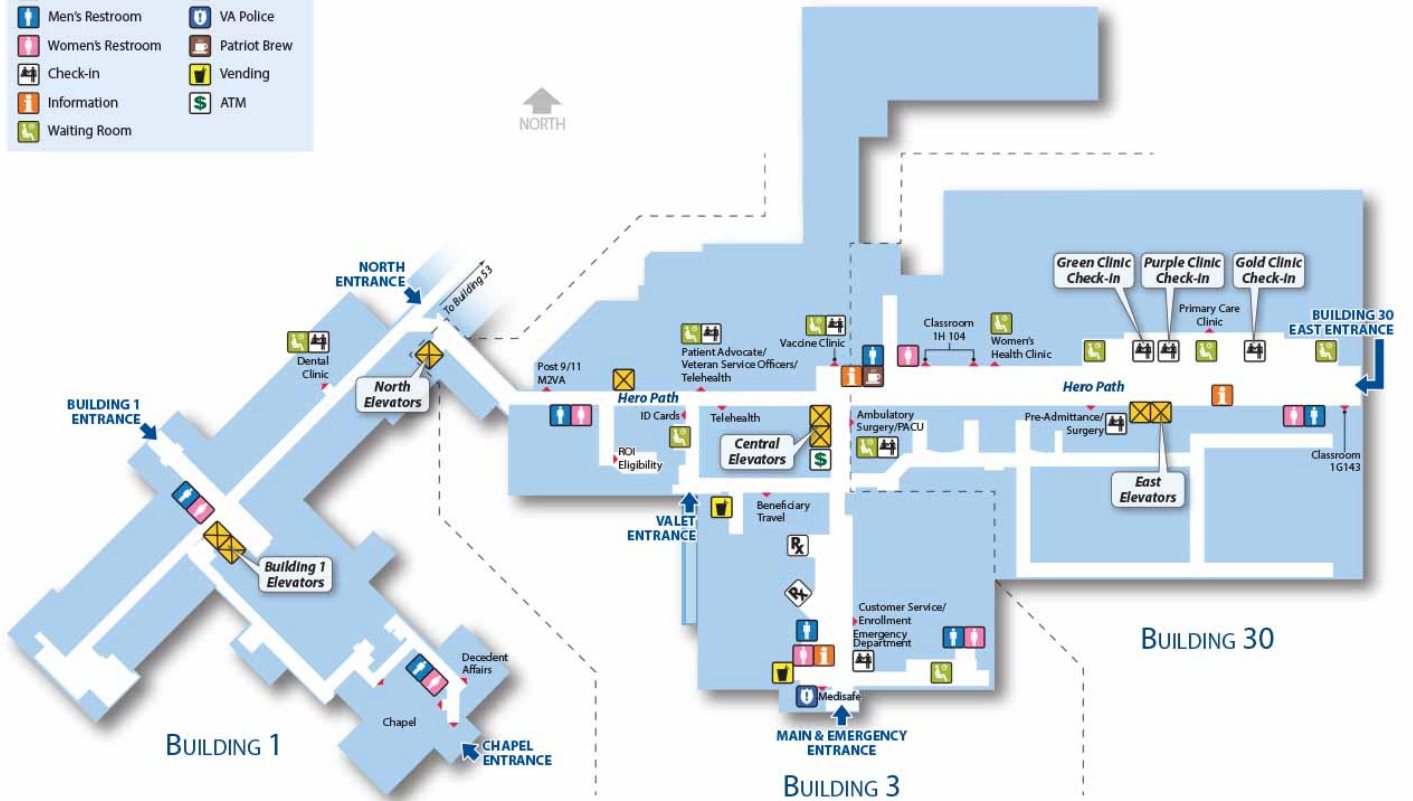

Buildings 1, 3 and 30

First Floor

FIRST FLOOR

BUILDINGS 1, 3 & 30

Legend	

Second Floor

SECOND FLOOR

BUILDINGS 3 & 30

Legend	
	Elevators
	Men's Restroom
	Women's Restroom
	Check-in
	Waiting Room

Third Floor

THIRD FLOOR

BUILDINGS 3 & 30

Legend

-  Elevators
-  Men's Restroom
-  Women's Restroom
-  Unisex Restroom
-  Check-in
-  Waiting Room

Fourth Floor

FOURTH FLOOR

BUILDINGS 3 & 30

Legend

 Elevators	 Check-in
 Men's Restroom	 Waiting Room
 Women's Restroom	 Nurses Station
 Unisex Restroom	 Vending