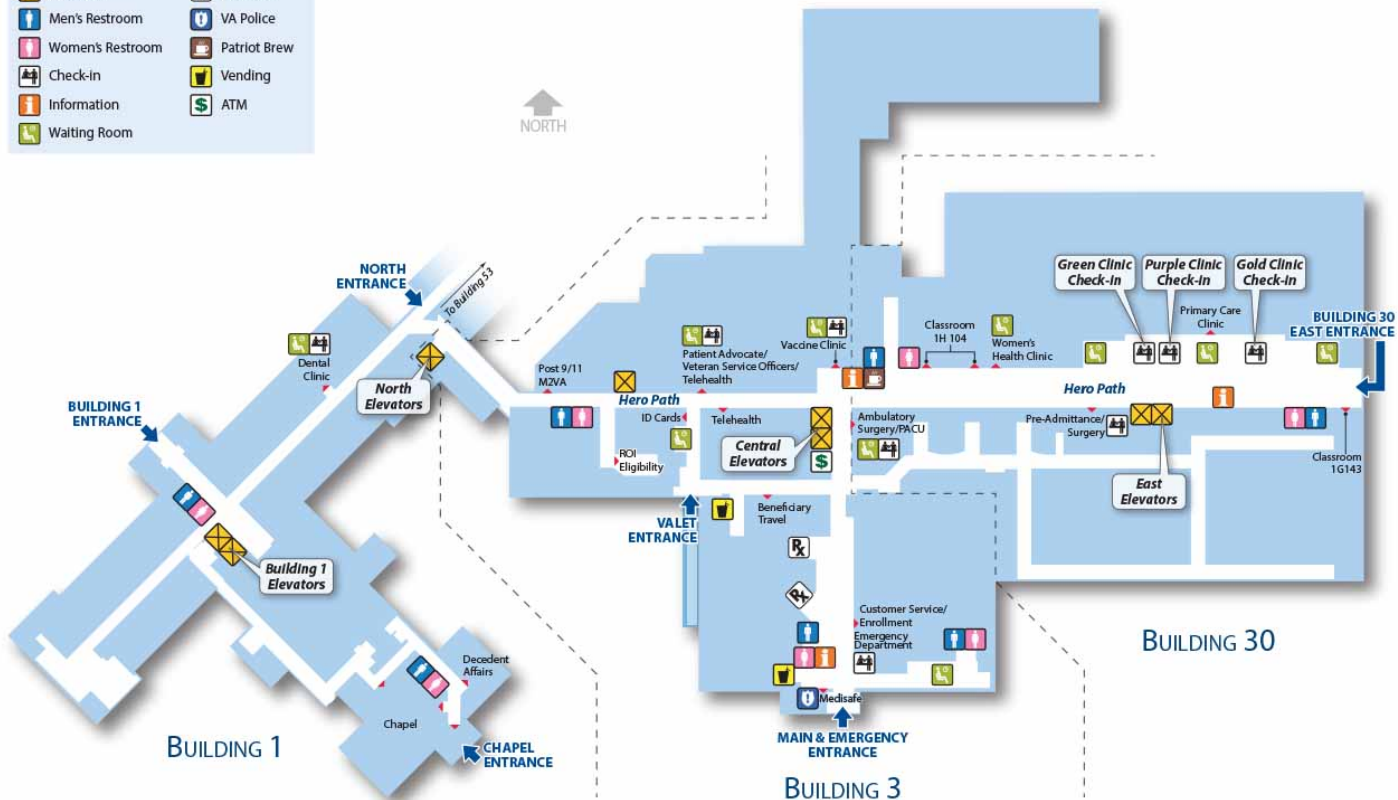

Building 30

First Floor

FIRST FLOOR

BUILDINGS 1, 3 & 30

Legend	
	Pharmacy
	VA Police
	Patriot Brew
	Vending
	ATM

Second Floor

SECOND FLOOR

BUILDINGS 3 & 30

Legend	
	Elevators
	Men's Restroom
	Women's Restroom
	Check-in
	Waiting Room

Third Floor

THIRD FLOOR

BUILDINGS 3 & 30

Legend

-  Elevators
-  Men's Restroom
-  Women's Restroom
-  Unisex Restroom
-  Check-in
-  Waiting Room

Fourth Floor

FOURTH FLOOR

BUILDINGS 3 & 30

Legend

 Elevators	 Check-in
 Men's Restroom	 Waiting Room
 Women's Restroom	 Nurses Station
 Unisex Restroom	 Vending