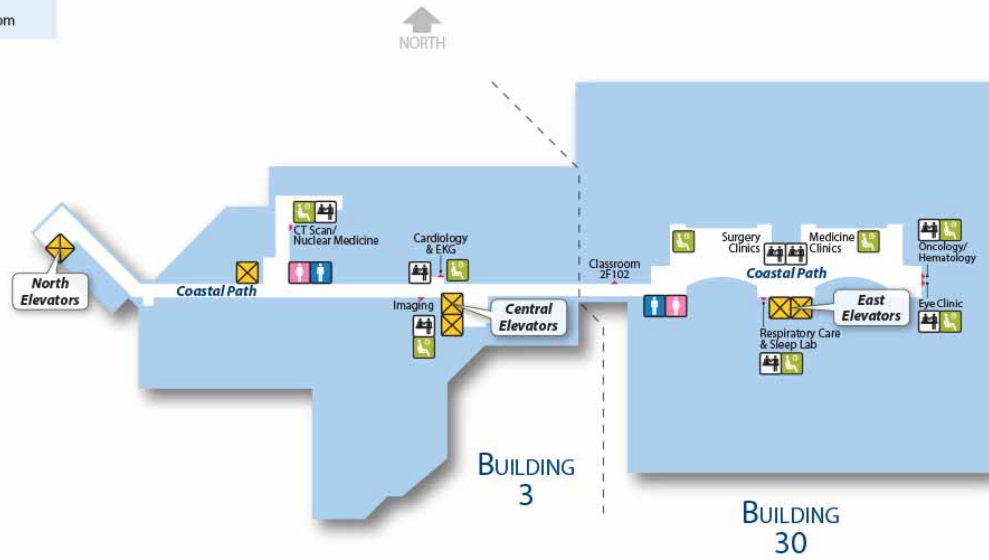

Building 30

First Floor

FIRST FLOOR

BUILDINGS 1, 3 & 30

Legend	
	Pharmacy
	VA Police
	Patriot Brew
	Vending
	ATM

Second Floor

SECOND FLOOR

BUILDINGS 3 & 30

Legend	
	Elevators
	Men's Restroom
	Women's Restroom
	Check-in
	Waiting Room

Third Floor

THIRD FLOOR

BUILDINGS 3 & 30

Legend

-  Elevators
-  Men's Restroom
-  Women's Restroom
-  Unisex Restroom
-  Check-in
-  Waiting Room

Fourth Floor

FOURTH FLOOR

BUILDINGS 3 & 30

Legend

 Elevators	 Check-in
 Men's Restroom	 Waiting Room
 Women's Restroom	 Nurses Station
 Unisex Restroom	 Vending