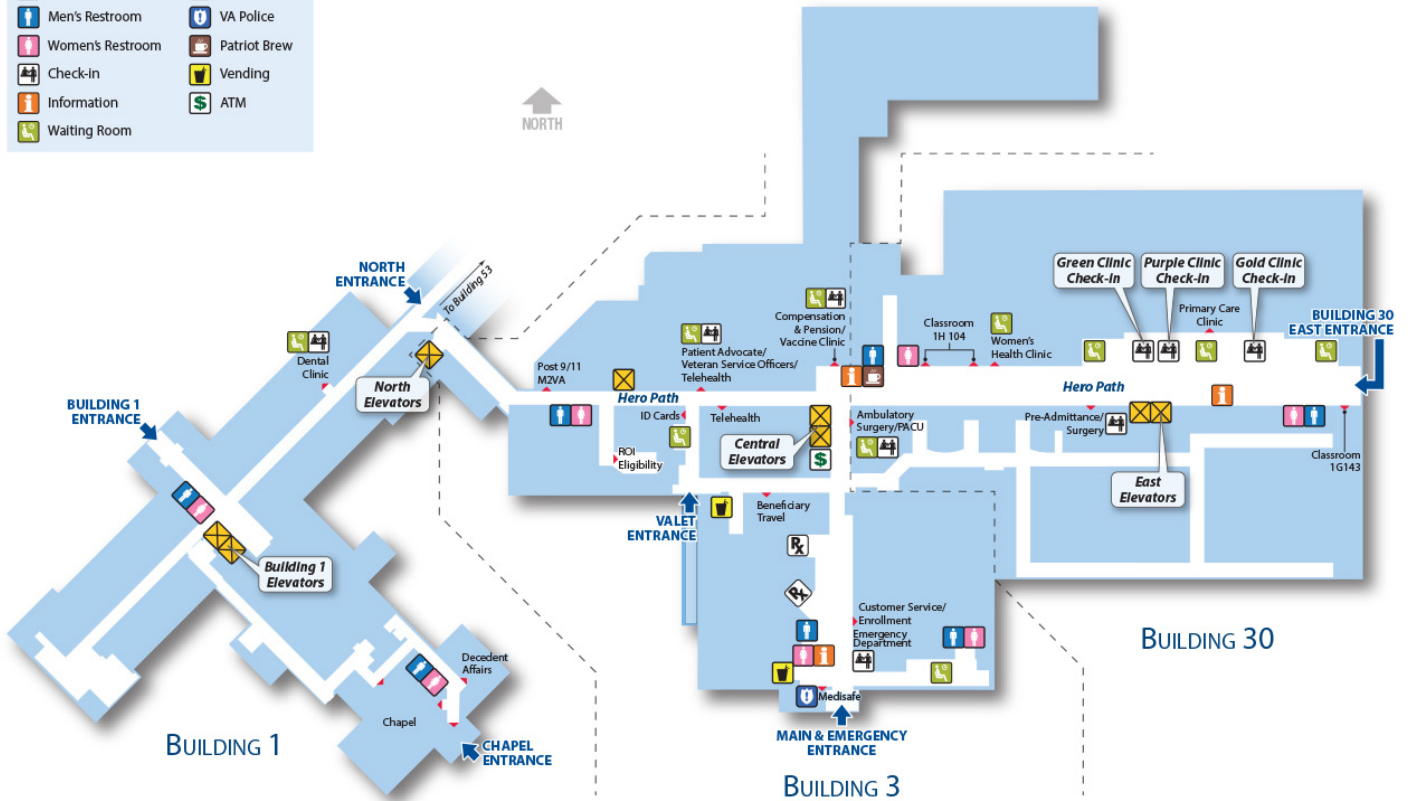

### FIRST FLOOR

BUILDINGS 1, 3 & 30

Legend	

## SECOND FLOOR

BUILDINGS 3 & 30

Legend	
	Elevators
	Men's Restroom
	Women's Restroom
	Check-in
	Waiting Room

## THIRD FLOOR

BUILDINGS 3 & 30

Legend	
	Elevators
	Men's Restroom
	Women's Restroom
	Unisex Restroom
	Check-in
	Waiting Room

## FOURTH FLOOR

BUILDINGS 3 & 30

**Legend**

 Elevators	 Check-in
 Men's Restroom	 Waiting Room
 Women's Restroom	 Nurses Station
 Unisex Restroom	 Vending