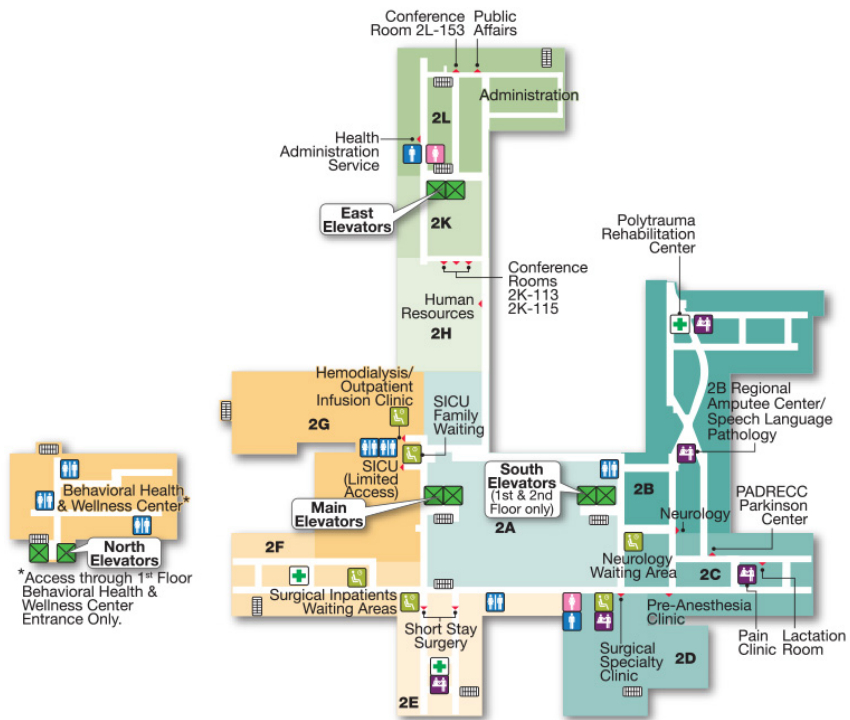

F-1 Building 500: Medical Center

First Floor

First Floor

LEGEND

- Elevators
- Stairs
- Information
- Check In/Reception
- Check In Kiosk
- Restrooms
- Family Restroom
- Men's Restrooms
- Women's Restrooms
- Waiting Area
- Patriot Clips
- Patriot Store
- Vending
- Patriot Brew
- VA Police
- Nurses Station
- Dining

Second Floor

Second Floor

LEGEND

-  Elevators
-  Stairs
-  Check In/ Reception
-  Waiting Area
-  Restrooms
-  Men's Restrooms
-  Women's Restrooms
-  Nurses Station

Third Floor

Third Floor

LEGEND

 Elevators  Stairs

Fourth Floor

Fourth Floor

LEGEND

-  Elevators
-  Stairs
-  Check In/ Reception
-  Restrooms
-  Vending
-  Waiting Area
-  Nurses Station

Fifth Floor

Fifth Floor

LEGEND

-  Elevators
-  Stairs
-  Check In/ Reception
-  Waiting Area
-  Restrooms
-  Women's Restrooms
-  Men's Restrooms