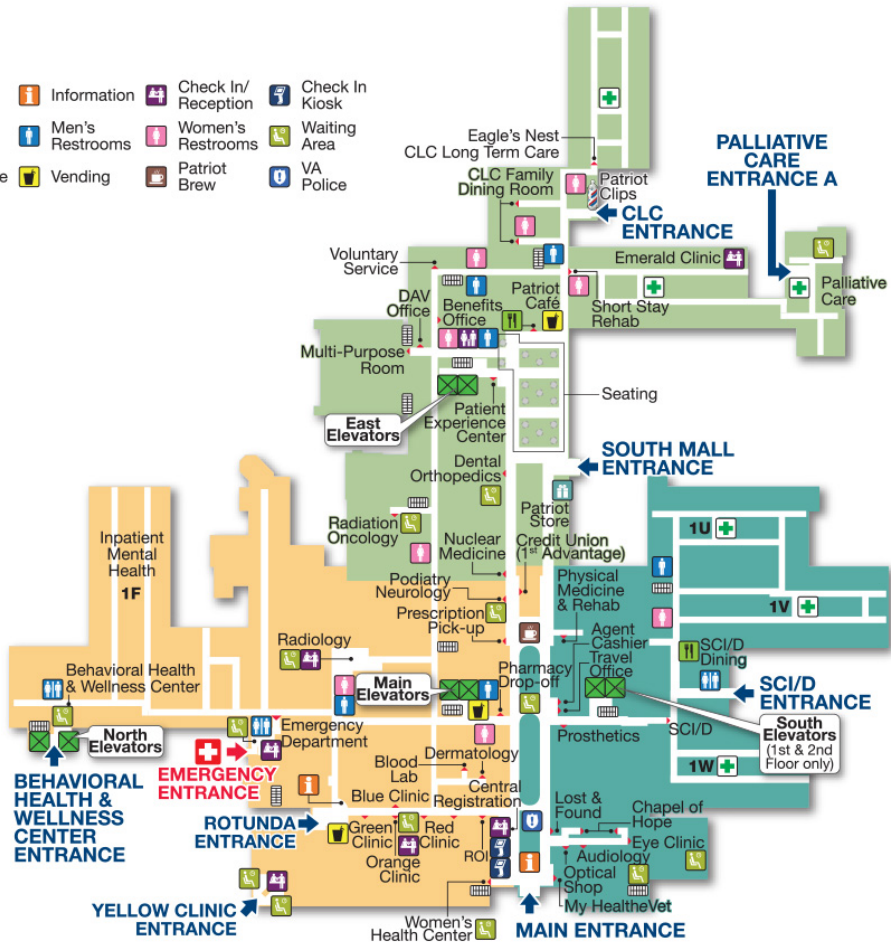

F-1 Building 500: Medical Center

First Floor

First Floor

LEGEND

- Elevators
- Stairs
- Information
- Check In/Reception
- Check In Kiosk
- Restrooms
- Family Restroom
- Men's Restrooms
- Women's Restrooms
- Waiting Area
- Patriot Clips
- Patriot Store
- Vending
- Patriot Brew
- VA Police
- Nurses Station
- Dining

Second Floor

Second Floor

LEGEND

-  Elevators
-  Stairs
-  Check In/ Reception
-  Waiting Area
-  Restrooms
-  Men's Restrooms
-  Women's Restrooms
-  Nurses Station

Third Floor

Third Floor

LEGEND

 Elevators  Stairs

Fourth Floor

Fourth Floor

LEGEND

-  Elevators
-  Stairs
-  Check In/ Reception
-  Restrooms
-  Vending
-  Waiting Area
-  Nurses Station

Fifth Floor

Fifth Floor

LEGEND

-  Elevators
-  Stairs
-  Check In/ Reception
-  Waiting Area
-  Restrooms
-  Women's Restrooms
-  Men's Restrooms