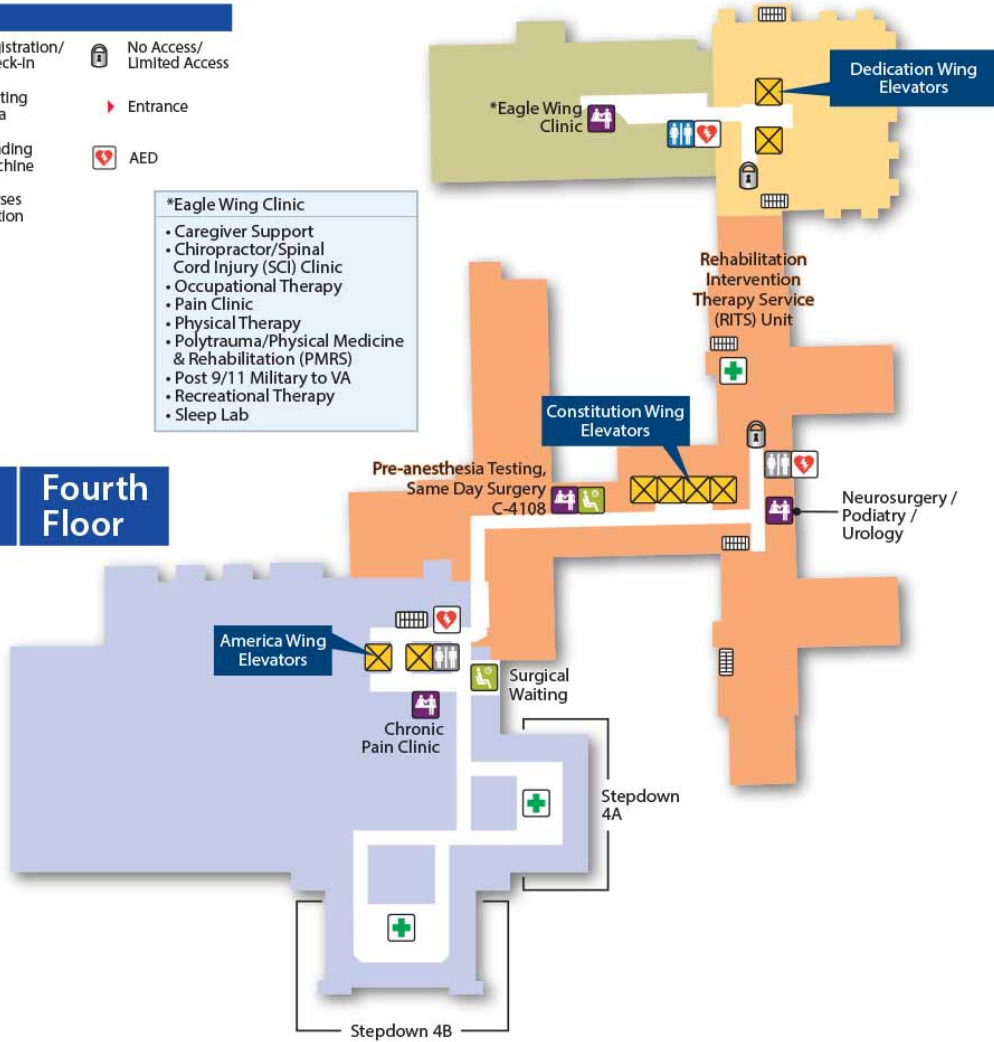

Fourth Floor

Legend

- Stairs
- Registration/Check-In
- No Access/Limited Access
- Elevators
- Waiting Area
- Entrance
- Restroom
- Vending Machine
- AED
- Unisex Restroom
- Nurses Station

- America Wing
- Constitution Wing
- Dedication Wing
- Eagle Wing

1. ***Eagle Wing Clinic**
2. Caregiver Support
   - Chiropractor/Spinal Cord Injury (SCI) Clinic
   - Occupational Therapy
   - Pain Clinic
   - Physical Therapy
   - Polytrauma/Physical Medicine & Rehabilitation (PMRS)
   - Post 9/11 Military to VA
   - Recreational Therapy
   - Sleep Lab

4 Fourth Floor