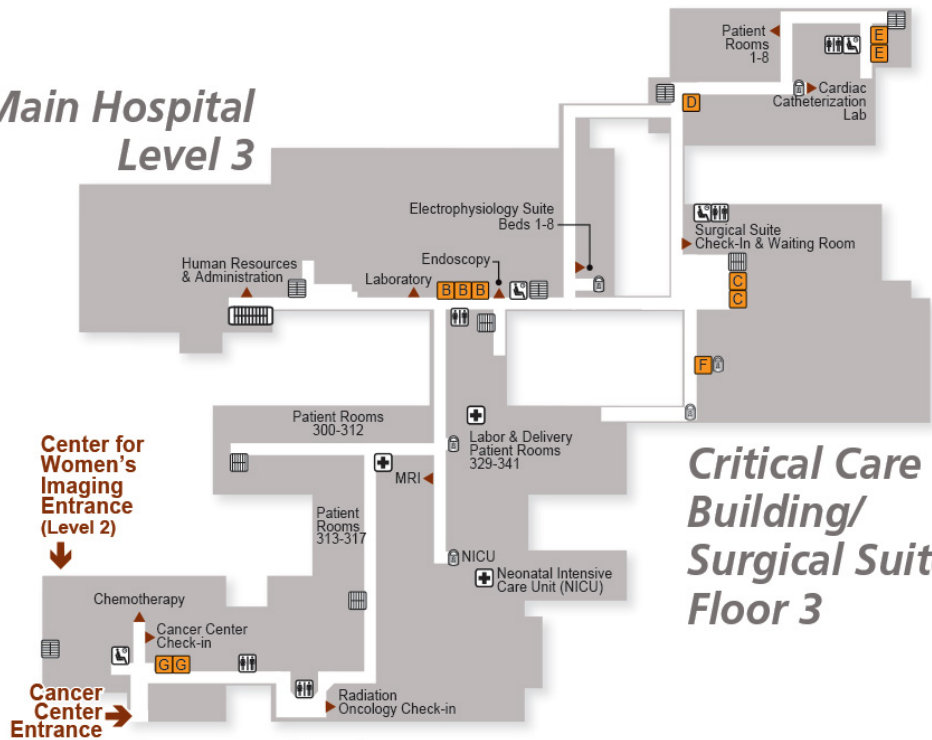

Main Building

Main Level - Levels 1 and 2

Geisinger

Legend

-  Information
-  Restrooms
-  Elevators A-G
-  Waiting Area
-  Stairs
-  Vending
-  Telephone
-  Restricted Access

Level 3

Geisinger

Heart Hospital Floor 3

Main Hospital Level 3

Critical Care Building/ Surgical Suite Floor 3

Cancer Center Level 3

Legend

- Elevators A-G
- Restrooms
- Stairs
- Waiting Area
- Telephone
- Restricted Access
- Nurses' Station

Center for Women's Imaging Entrance (Level 2)
↓

Cancer Center Entrance (Level 3)
→

Level 4

Geisinger

Legend

- Elevators A-G
- Restrooms
- Stairs
- Restricted Access
- Nurses' Station

Level 5

Geisinger

Legend

- | | |
|------------------|-------------------|
| Elevators A-G | Restrooms |
| Charging Station | Waiting Area |
| Nurses' Station | Restricted Access |

Level 6

Geisinger

Legend

-  Elevators A-G
-  Restrooms
-  Nurses' Station