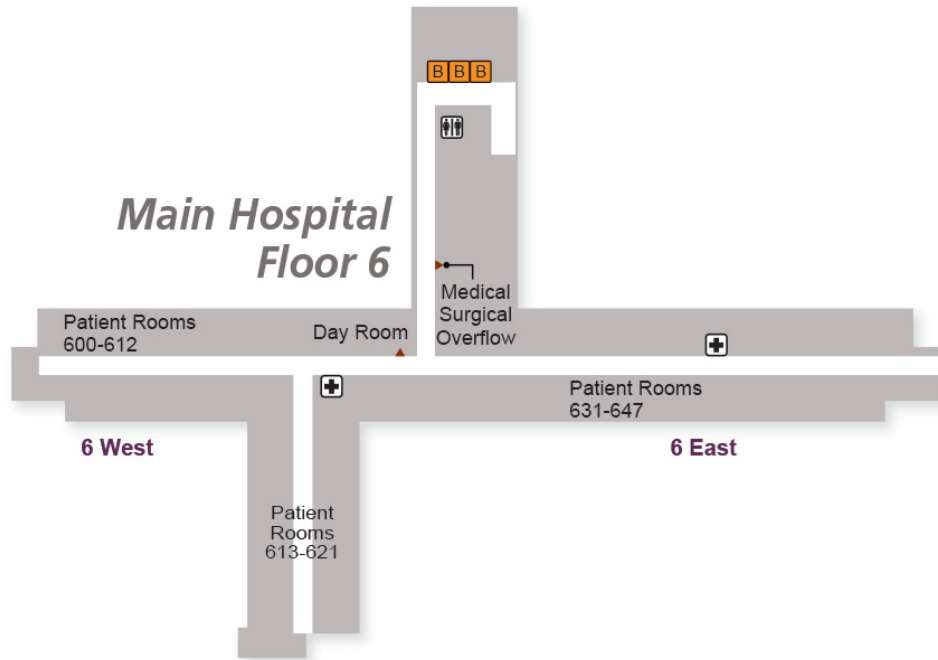

Main Building

Main Level - Levels 1 and 2

Geisinger

Legend

-  Information
-  Restrooms
-  Elevators A-G
-  Waiting Area
-  Stairs
-  Vending
-  Telephone
-  Restricted Access

Level 3

Geisinger

Heart Hospital Floor 3

Main Hospital Level 3

Critical Care Building/ Surgical Suite Floor 3

Cancer Center Level 3

Legend

- Elevators A-G
- Restrooms
- Stairs
- Waiting Area
- Telephone
- Restricted Access
- Nurses' Station

Center for Women's Imaging Entrance (Level 2)
↓

Cancer Center Entrance (Level 3)
→

Level 4

Geisinger

Legend

- Elevators A-G
- Restrooms
- Stairs
- Restricted Access
- Nurses' Station

Level 5

Geisinger

Legend

- | | |
|------------------|-------------------|
| Elevators A-G | Restrooms |
| Charging Station | Waiting Area |
| Nurses' Station | Restricted Access |

Level 6

Geisinger

Legend

-  Elevators A-G
-  Restrooms
-  Nurses' Station