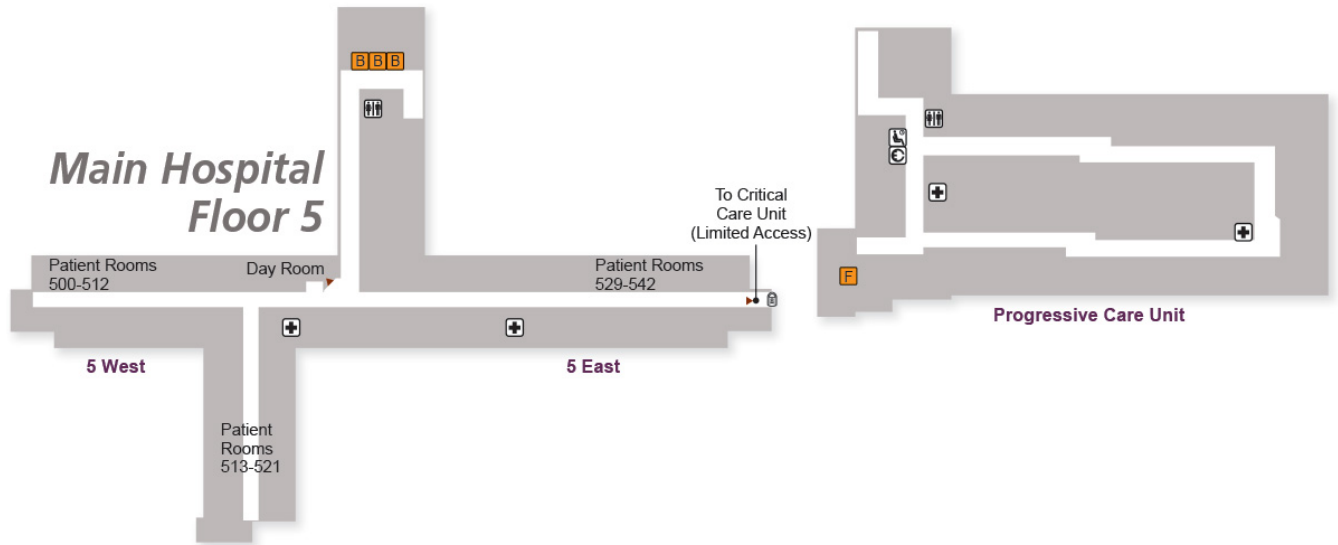

Main Building

Main Level - Levels 1 and 2

Geisinger

Legend

-  Information
-  Restrooms
-  Elevators A-G
-  Waiting Area
-  Stairs
-  Vending
-  Telephone
-  Restricted Access

Level 3

Geisinger

Heart Hospital Floor 3

Main Hospital Level 3

Critical Care Building/ Surgical Suite Floor 3

Cancer Center Level 3

Legend

- Elevators A-G
- Restrooms
- Stairs
- Waiting Area
- Telephone
- Restricted Access
- Nurses' Station

Center for Women's Imaging Entrance (Level 2)
↓

Cancer Center Entrance (Level 3)
→

Level 4

Geisinger

Legend

- Elevators A-G
- Restrooms
- Stairs
- Restricted Access
- Nurses' Station

Level 5

Geisinger

Legend

- | | |
|------------------|-------------------|
| Elevators A-G | Restrooms |
| Charging Station | Waiting Area |
| Nurses' Station | Restricted Access |

Level 6

Geisinger

Legend

-  Elevators A-G
-  Restrooms
-  Nurses' Station