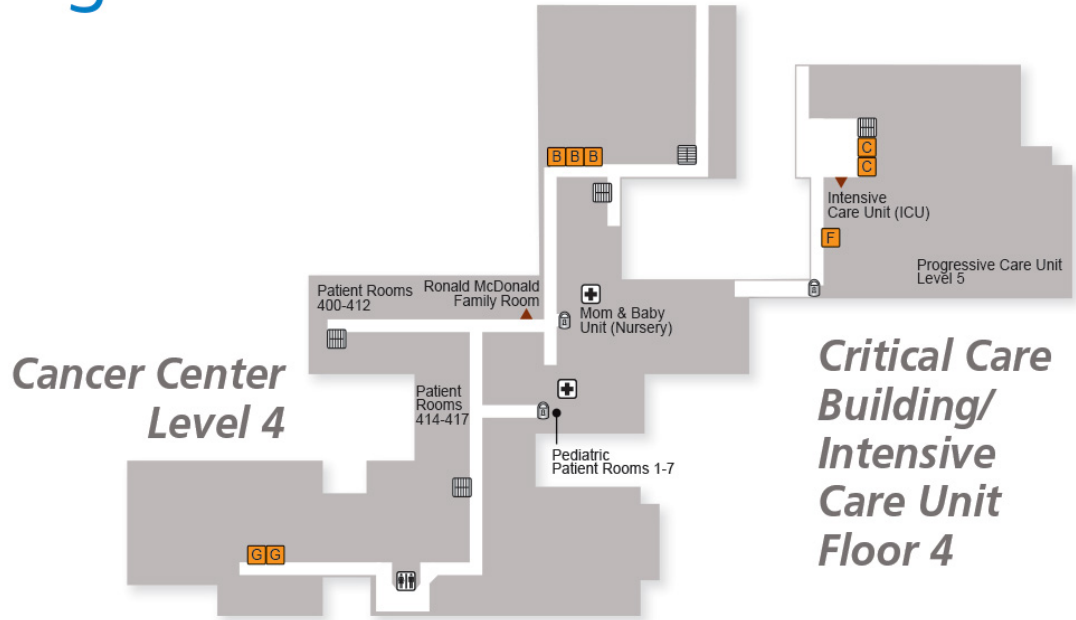

Main Building

Main Level - Levels 1 and 2

Geisinger

Legend

-  Information
-  Restrooms
-  Elevators A-G
-  Waiting Area
-  Stairs
-  Vending
-  Telephone
-  Restricted Access

Level 3

Geisinger

Heart Hospital Floor 3

Main Hospital Level 3

Critical Care Building/ Surgical Suite Floor 3

Cancer Center Level 3

Legend

- Elevators A-G
- Restrooms
- Stairs
- Waiting Area
- Telephone
- Restricted Access
- Nurses' Station

Center for Women's Imaging Entrance (Level 2)
↓

Cancer Center Entrance (Level 3)
→

Level 4

Geisinger

Legend

- Elevators A-G
- Restrooms
- Stairs
- Restricted Access
- Nurses' Station

Level 5

Geisinger

Legend

- | | |
|------------------|-------------------|
| Elevators A-G | Restrooms |
| Charging Station | Waiting Area |
| Nurses' Station | Restricted Access |

Level 6

Geisinger

Legend

-  Elevators A-G
-  Restrooms
-  Nurses' Station