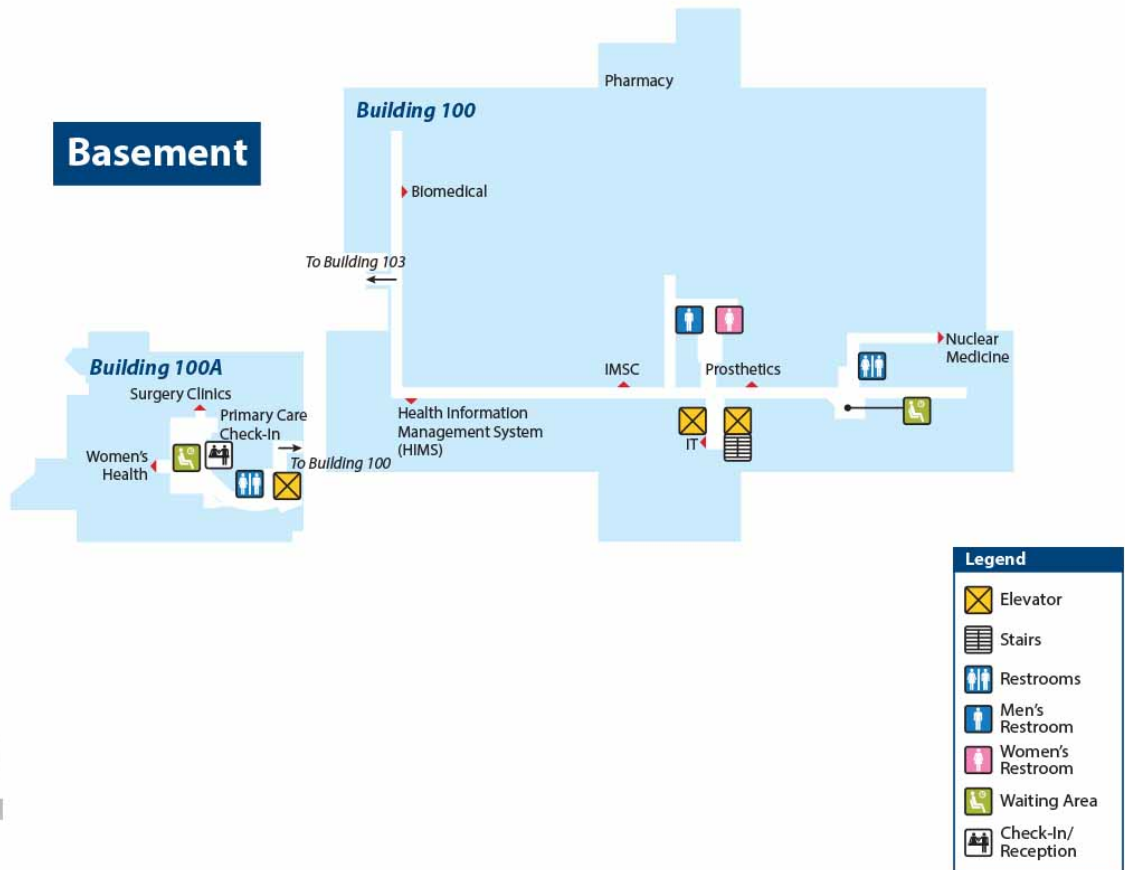

# Building 100A

## Basement

# First Floor

# Second Floor

Legend	
	Elevator
	Stairs
	Restrooms
	Waiting Area
	Check-In/Reception