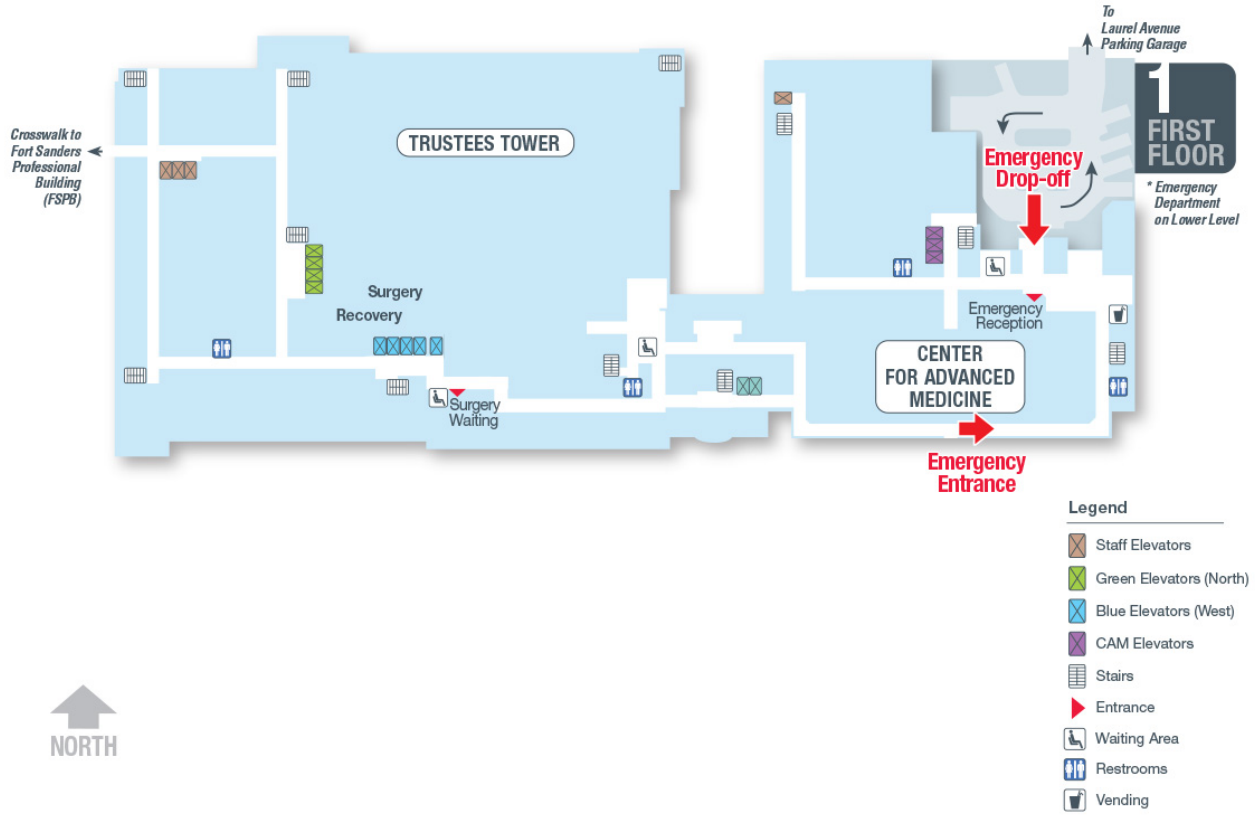

Center for Advance Medicine

Lobby Level

First Floor

Second Floor

Legend

- Staff Elevators
- Green Elevators (North)
- Blue Elevators (West)
- Restricted / Staff Elevators
- CAM Elevators
- Stairs
- Waiting Area
- Restrooms
- Entrance