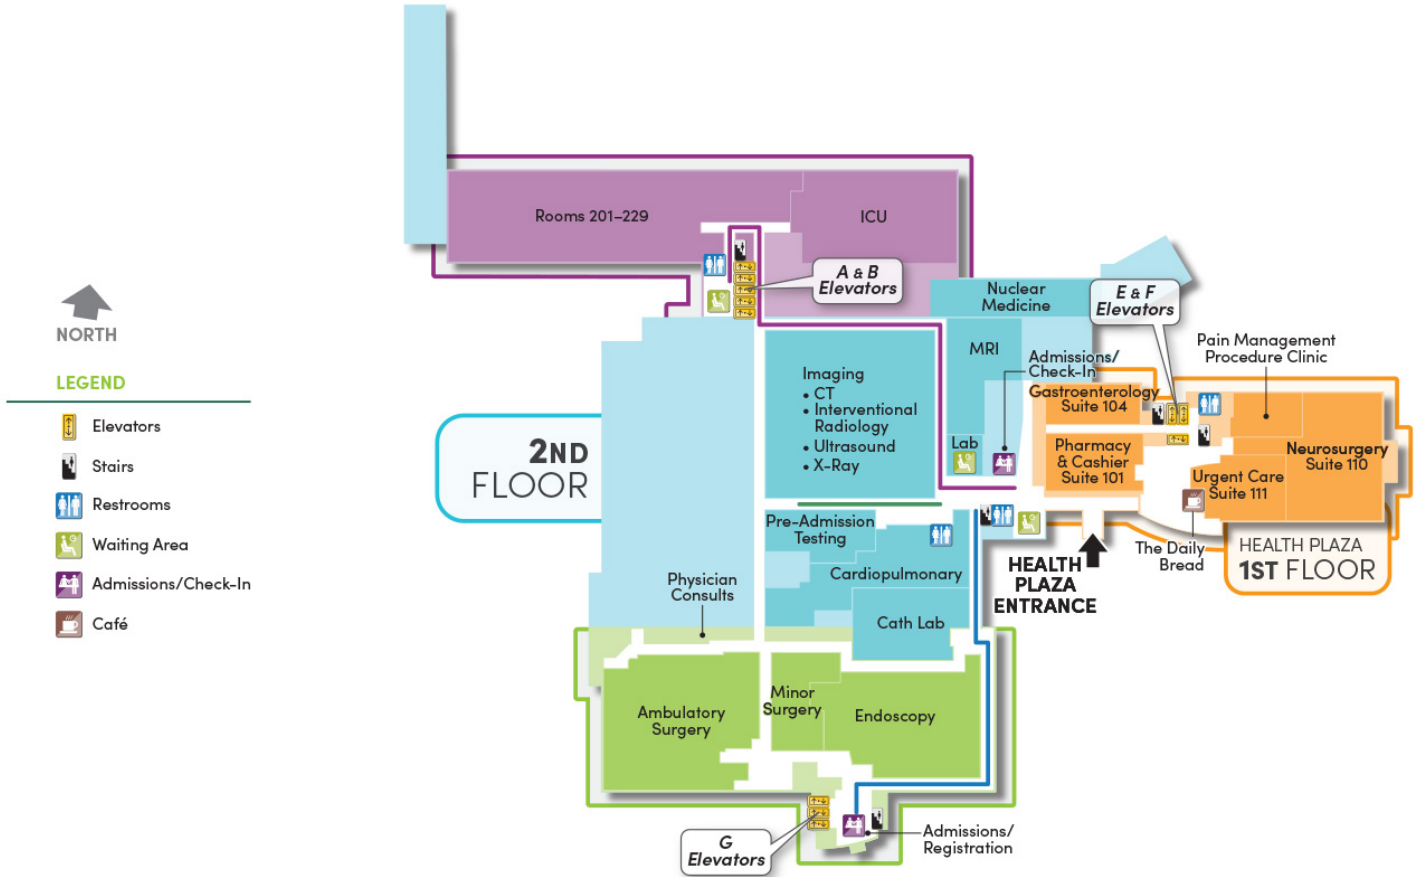

Waterloo Medical Center

Ground Floor

NORTH

LEGEND

 Elevators

 Stairs

1st Floor

LEGEND

- Elevators
- Stairs
- Restrooms
- Waiting Area
- Admissions/Check-In
- Cafeteria/Dining
- Gift Shop

2nd Floor

WATERLOO MEDICAL CENTER | SECOND FLOOR

3rd Floor

LEGEND

- Elevators
- Stairs
- Restrooms

4th Floor

LEGEND

-  Elevators
-  Stairs
-  Restrooms

1st Health Plaza

WATERLOO HEALTH PLAZA | FIRST FLOOR

2nd Health Plaza

LEGEND

-  Elevators
-  Stairs

3rd Health Plaza

5th Floor

LEGEND

-  Elevators
-  Stairs
-  Restrooms