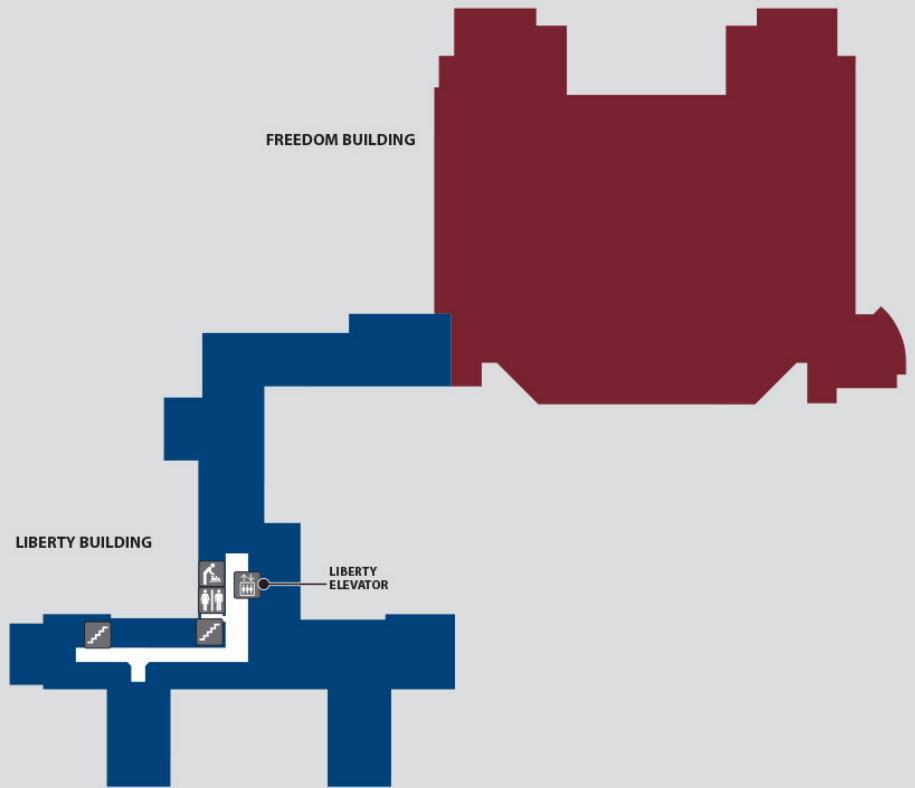

Legend	
Elevator	Restroom
Stairs	Vending
Changing Station	

Floor 3

Floor 3

- Stations
- 3-1 Radiology (X-Ray)
 - 3-2 MRI
 - 3-5 Dialysis
 - 3-6 Social Work

Legend	
	Elevator
	Stairs
	Changing Station
	Men's Restroom
	Women's Restroom
	Restroom
	Lounge
	Patriot Café
	Coffee
	ATM
	Patriot Store

- 5-1 ICU
- 5-2 Surgery Check-In
- 5-4 Short Stay
- 5-5 5 West Inpatient Care Unit
- 5-6 5 East Inpatient Care Unit

Legend	
	Elevator
	Restroom
	Stairs
	Changing Station
	Lounge
	Vending

Floor 6

Floor 6

Stations
6-1 6 South Inpatient Care Unit

Legend	
Elevator	Restroom
Stairs	Changing Station
Lounge	Vending

Floor 7

Floor 7

Stations

- 7-1 Cardiology Procedure
- 7-3 Nuclear Medicine
- 7-5 Endoscopy
- 7-5 Pulmonary Medicine
- 7-7 Cardiology Clinic
- 7-8 Outpatient Mental Health

NORTH

Legend

- | | | | |
|--|----------|--|------------------|
| | Elevator | | Restroom |
| | Stairs | | Changing Station |
| | Lounge | | Vending |

Floor 8

Floor 8

Legend	
 Elevator	 Restroom
 Stairs	 Changing Station