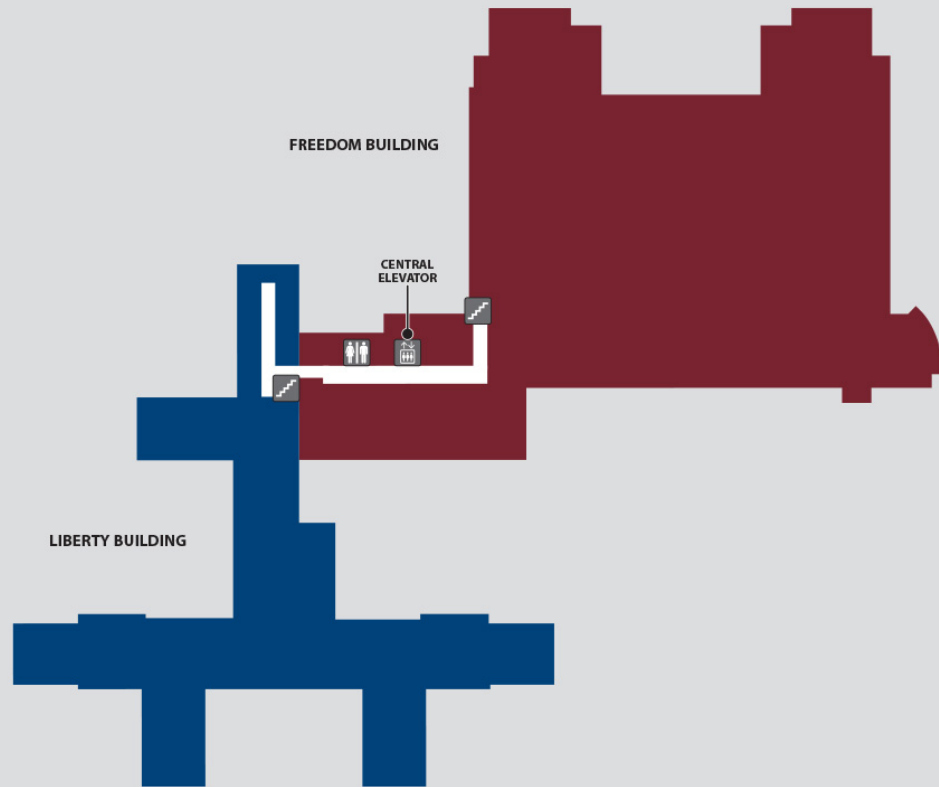

- ### Independence Stations
- 1-22 Chapel
 - 1-23 Chaplain Services
 - 1-24 SUD-IOP
 - 1-25 Inpatient Mental Health (AIMH)

Legend			

Floor 2

Floor 2

Stations

- 2-1 Dental Clinic
- 2-1 Specialty Care Clinic F
- 2-1 Specialty Care Clinic G
- 2-2 Prosthetics
- 2-3 Physical Medicine & Rehabilitation/PT/OT

Legend	
Elevator	Restroom
Stairs	Vending
Changing Station	

Floor 3

Floor 3

- Stations
- 3-1 Radiology (X-Ray)
 - 3-2 MRI
 - 3-5 Dialysis
 - 3-6 Social Work

Legend	
	Elevator
	Stairs
	Changing Station
	Men's Restroom
	Women's Restroom
	Restroom
	Lounge
	Patriot Café
	Coffee
	ATM
	Patriot Store

Floor 4

Floor 4

NORTH

Legend

	Elevator		Restroom
	Stairs		

Floor 5

Floor 5

Stations

- 5-1 ICU
- 5-2 Surgery Check-In
- 5-4 Short Stay
- 5-5 5 West Inpatient Care Unit
- 5-6 5 East Inpatient Care Unit

Legend	
	Elevator
	Restroom
	Stairs
	Changing Station
	Lounge
	Vending

Floor 6

Floor 6

Stations
6-1 6 South Inpatient Care Unit