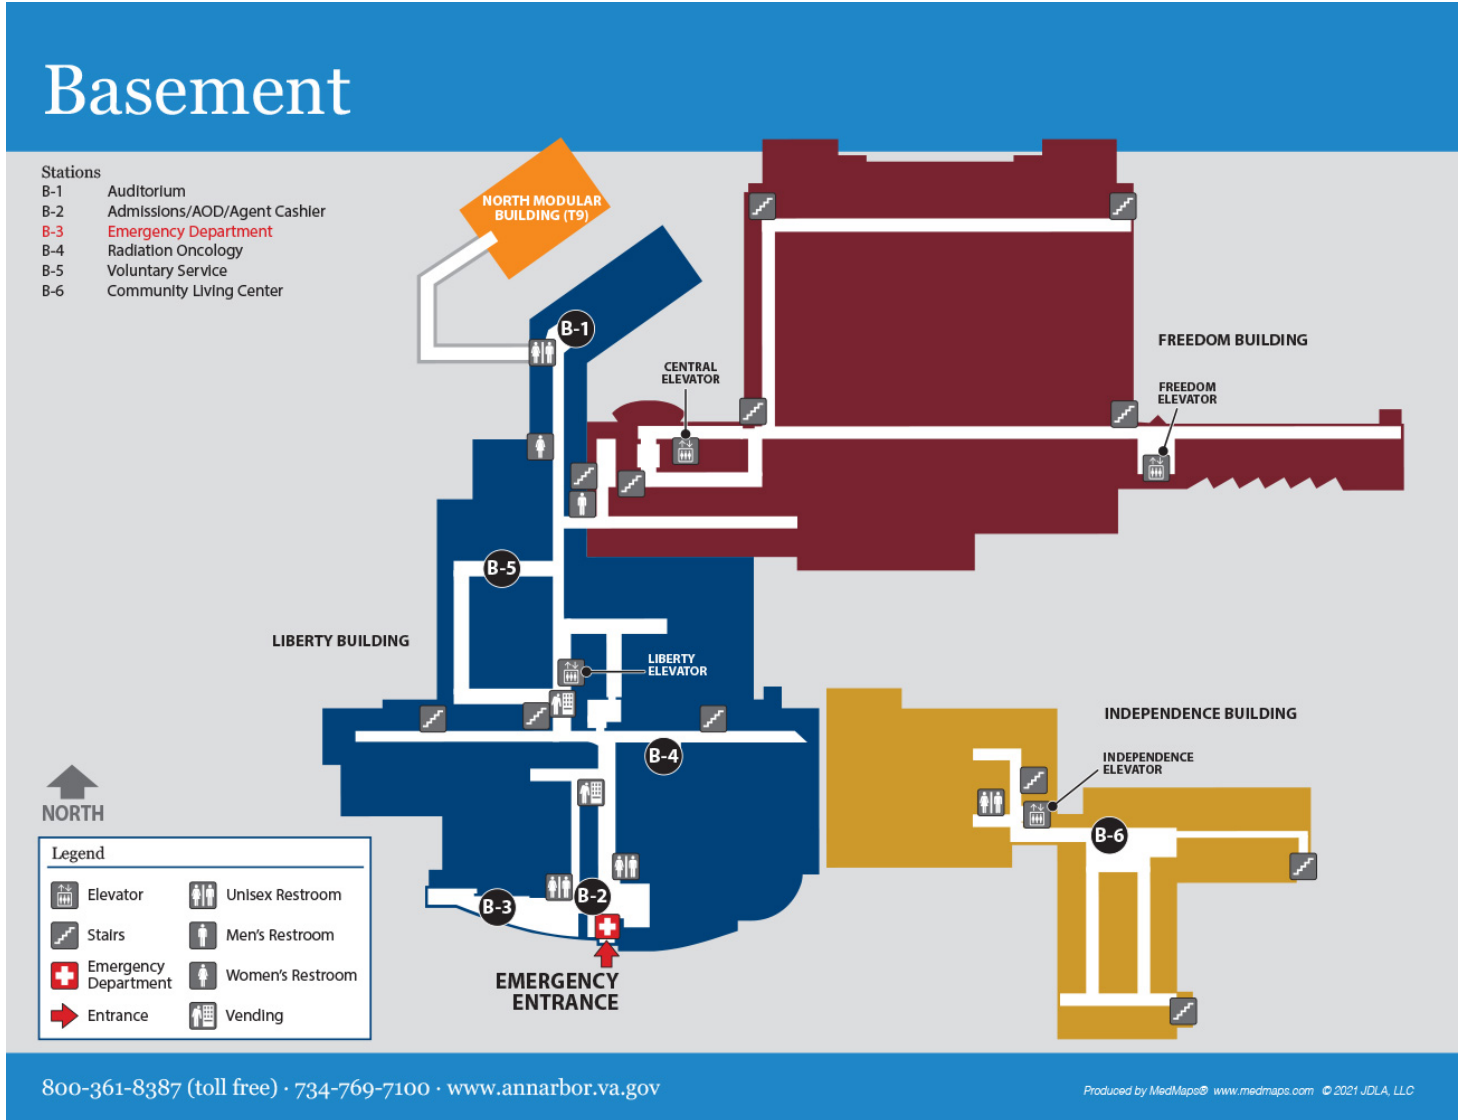

Liberty Building

Basement