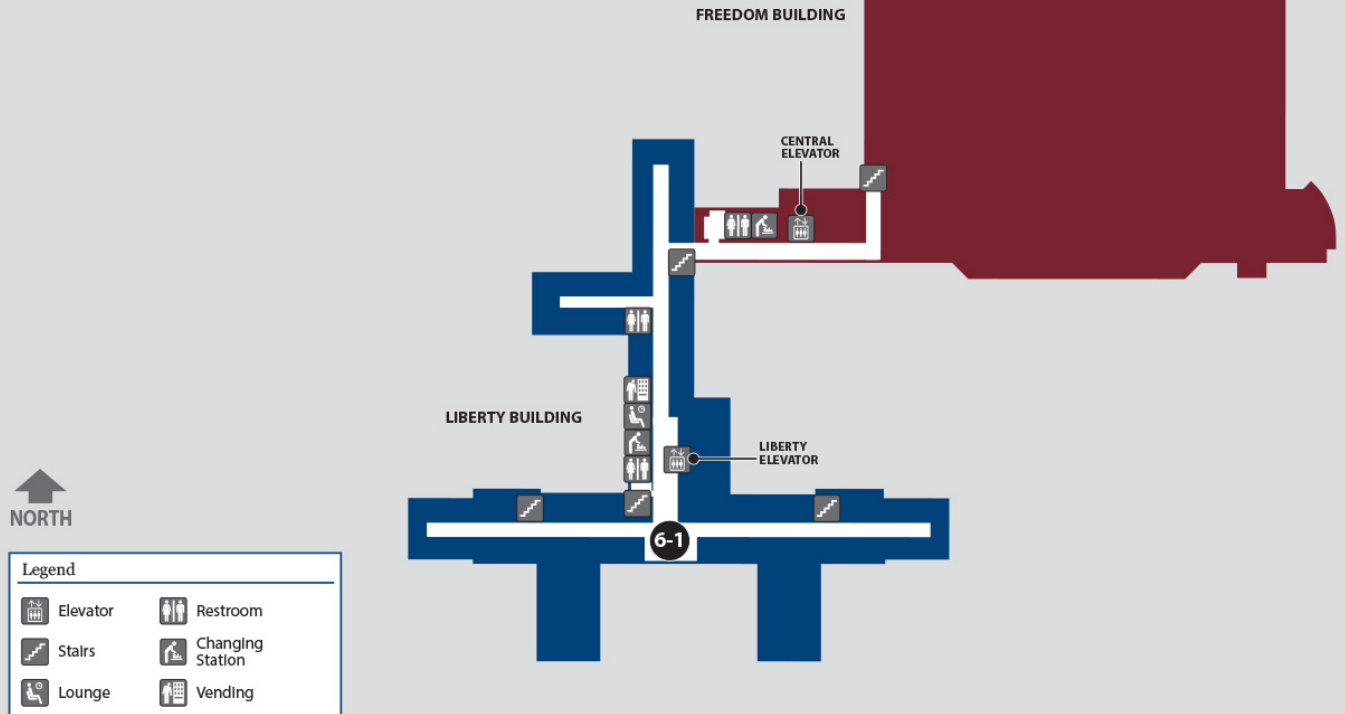

Legend	
Elevator	Restroom
Stairs	Vending
Changing Station	

Floor 3

Floor 3

- Stations
- 3-1 Radiology (X-Ray)
 - 3-2 MRI
 - 3-5 Dialysis
 - 3-6 Social Work

Legend	
	Elevator
	Stairs
	Changing Station
	Men's Restroom
	Women's Restroom
	Restroom
	Lounge
	Patriot Café
	Coffee
	ATM
	Patriot Store

Floor 4

Floor 4

NORTH

Legend

	Elevator		Restroom
	Stairs		

Floor 5

Floor 5

Stations

- 5-1 ICU
- 5-2 Surgery Check-In
- 5-4 Short Stay
- 5-5 5 West Inpatient Care Unit
- 5-6 5 East Inpatient Care Unit

Legend	
	Elevator
	Restroom
	Stairs
	Changing Station
	Lounge
	Vending

Floor 6

Floor 6

Stations
6-1 6 South Inpatient Care Unit

Legend	
Elevator	Restroom
Stairs	Changing Station
Lounge	Vending

Floor 7

Floor 7

Stations

- 7-1 Cardiology Procedure
- 7-3 Nuclear Medicine
- 7-5 Endoscopy
- 7-5 Pulmonary Medicine
- 7-7 Cardiology Clinic
- 7-8 Outpatient Mental Health