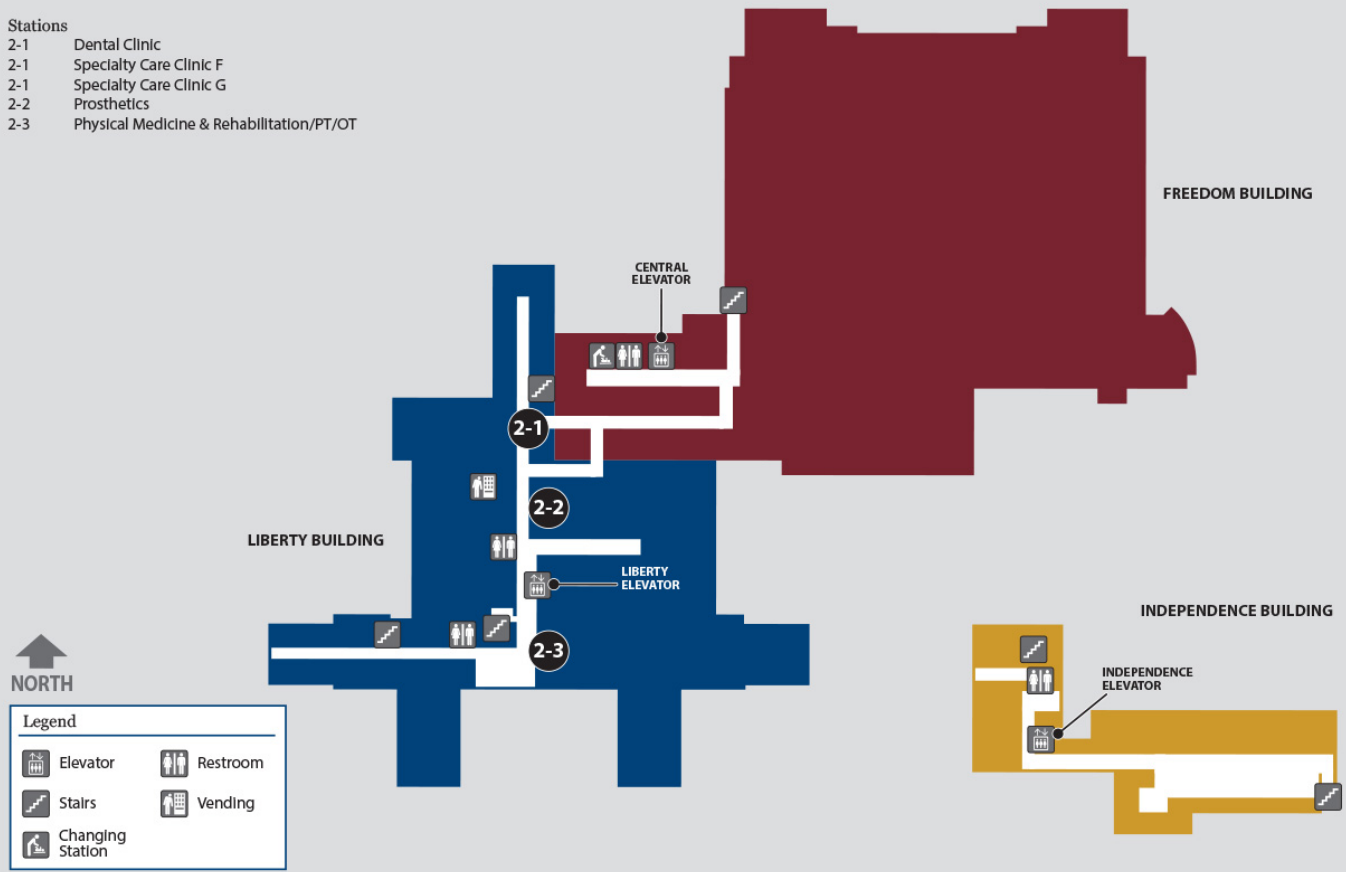

- ### Independence Stations
- 1-22 Chapel
 - 1-23 Chaplain Services
 - 1-24 SUD-IOP
 - 1-25 Inpatient Mental Health (AIMH)

Legend			

Floor 2

Floor 2

Stations

- 2-1 Dental Clinic
- 2-1 Specialty Care Clinic F
- 2-1 Specialty Care Clinic G
- 2-2 Prosthetics
- 2-3 Physical Medicine & Rehabilitation/PT/OT

Legend	
Elevator	Restroom
Stairs	Vending
Changing Station	

Floor 3

Floor 3

- Stations
- 3-1 Radiology (X-Ray)
 - 3-2 MRI
 - 3-5 Dialysis
 - 3-6 Social Work

Legend	
	Elevator
	Stairs
	Changing Station
	Men's Restroom
	Women's Restroom
	Restroom
	Lounge
	Patriot Café
	Coffee
	ATM
	Patriot Store

- 5-1 ICU
- 5-2 Surgery Check-In
- 5-4 Short Stay
- 5-5 5 West Inpatient Care Unit
- 5-6 5 East Inpatient Care Unit

Legend	
	Elevator
	Restroom
	Stairs
	Changing Station
	Lounge
	Vending

Floor 6

Floor 6

Stations
6-1 6 South Inpatient Care Unit

Legend	
Elevator	Restroom
Stairs	Changing Station
Lounge	Vending

Floor 7

Floor 7

Stations

- 7-1 Cardiology Procedure
- 7-3 Nuclear Medicine
- 7-5 Endoscopy
- 7-5 Pulmonary Medicine
- 7-7 Cardiology Clinic
- 7-8 Outpatient Mental Health