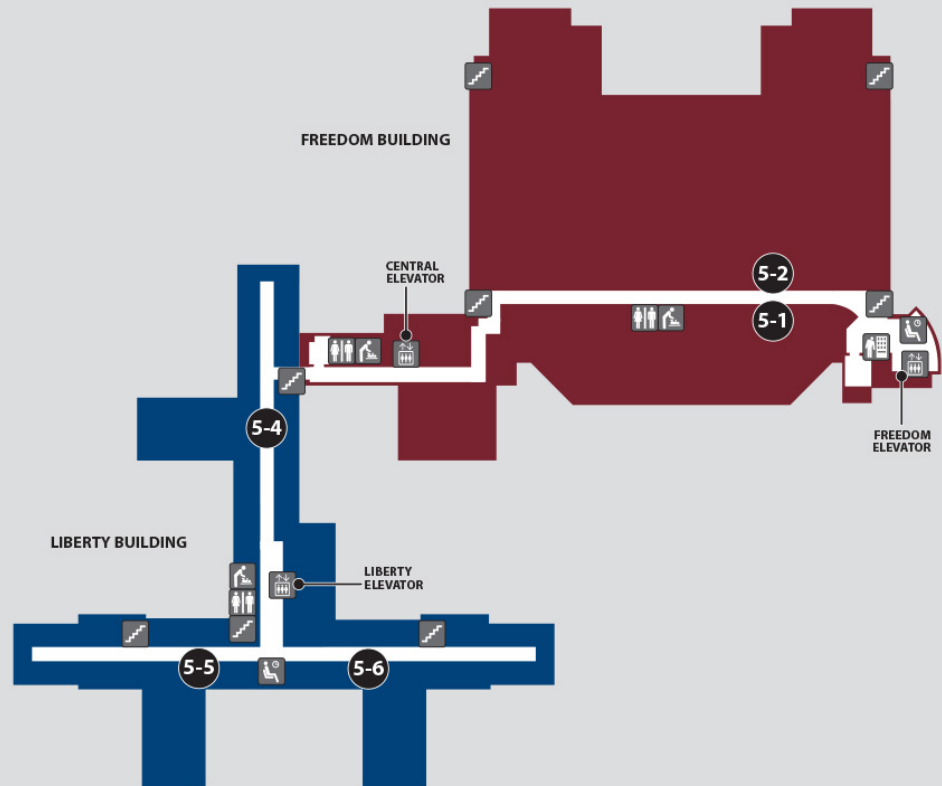

Legend	
Elevator	Restroom
Stairs	Vending
Changing Station	

Floor 3

Floor 3

- Stations
- 3-1 Radiology (X-Ray)
 - 3-2 MRI
 - 3-5 Dialysis
 - 3-6 Social Work

Legend	
	Elevator
	Stairs
	Changing Station
	Men's Restroom
	Women's Restroom
	Restroom
	Lounge
	Patriot Café
	Coffee
	ATM
	Patriot Store

Floor 4

Floor 4

NORTH

Legend

	Elevator		Restroom
	Stairs		

Floor 5

Floor 5

Stations

- 5-1 ICU
- 5-2 Surgery Check-In
- 5-4 Short Stay
- 5-5 5 West Inpatient Care Unit
- 5-6 5 East Inpatient Care Unit

Legend	
	Elevator
	Restroom
	Stairs
	Changing Station
	Lounge
	Vending

Floor 6

Floor 6

Stations
6-1 6 South Inpatient Care Unit

Legend	
Elevator	Restroom
Stairs	Changing Station
Lounge	Vending

Floor 7

Floor 7

Stations

- 7-1 Cardiology Procedure
- 7-3 Nuclear Medicine
- 7-5 Endoscopy
- 7-5 Pulmonary Medicine
- 7-7 Cardiology Clinic
- 7-8 Outpatient Mental Health