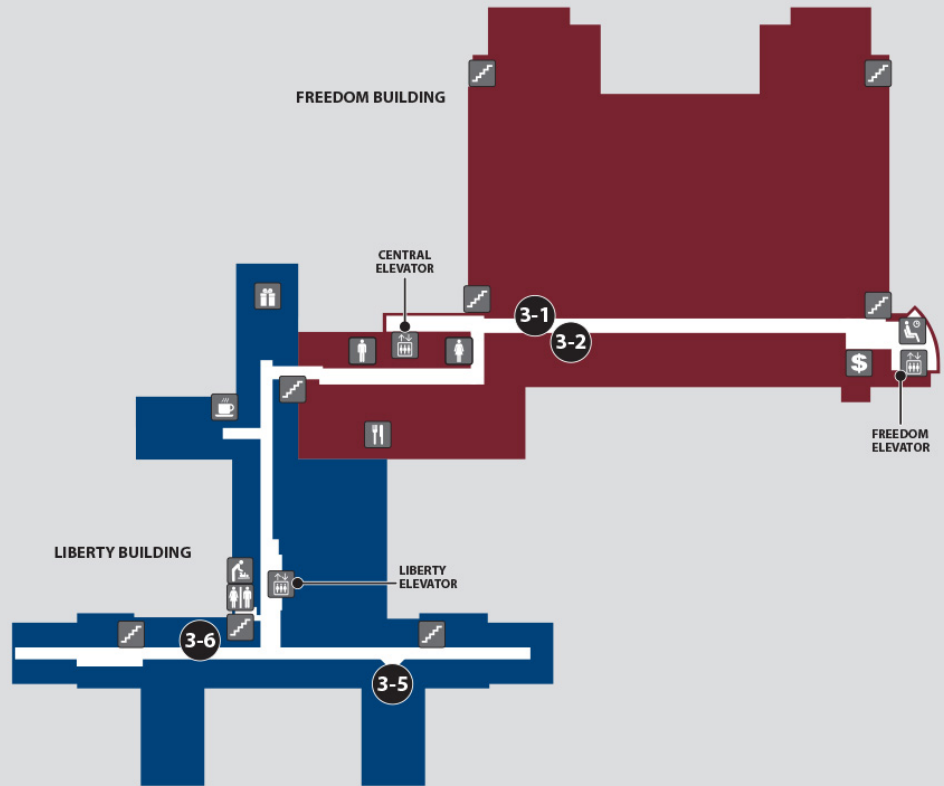

Legend	
Elevator	Restroom
Stairs	Vending
Changing Station	

Floor 3

Floor 3

- Stations
- 3-1 Radiology (X-Ray)
 - 3-2 MRI
 - 3-5 Dialysis
 - 3-6 Social Work

Legend	
	Elevator
	Stairs
	Changing Station
	Men's Restroom
	Women's Restroom
	Restroom
	Lounge
	Patriot Café
	Coffee
	ATM
	Patriot Store

Floor 4

Floor 4

NORTH

Legend

	Elevator		Restroom
	Stairs		

Floor 5

Floor 5

Stations

- 5-1 ICU
- 5-2 Surgery Check-In
- 5-4 Short Stay
- 5-5 5 West Inpatient Care Unit
- 5-6 5 East Inpatient Care Unit

Legend	
	Elevator
	Restroom
	Stairs
	Changing Station
	Lounge
	Vending

Floor 6

Floor 6

Stations
6-1 6 South Inpatient Care Unit

Legend	
Elevator	Restroom
Stairs	Changing Station
Lounge	Vending

Floor 7

Floor 7

Stations

- 7-1 Cardiology Procedure
- 7-3 Nuclear Medicine
- 7-5 Endoscopy
- 7-5 Pulmonary Medicine
- 7-7 Cardiology Clinic
- 7-8 Outpatient Mental Health