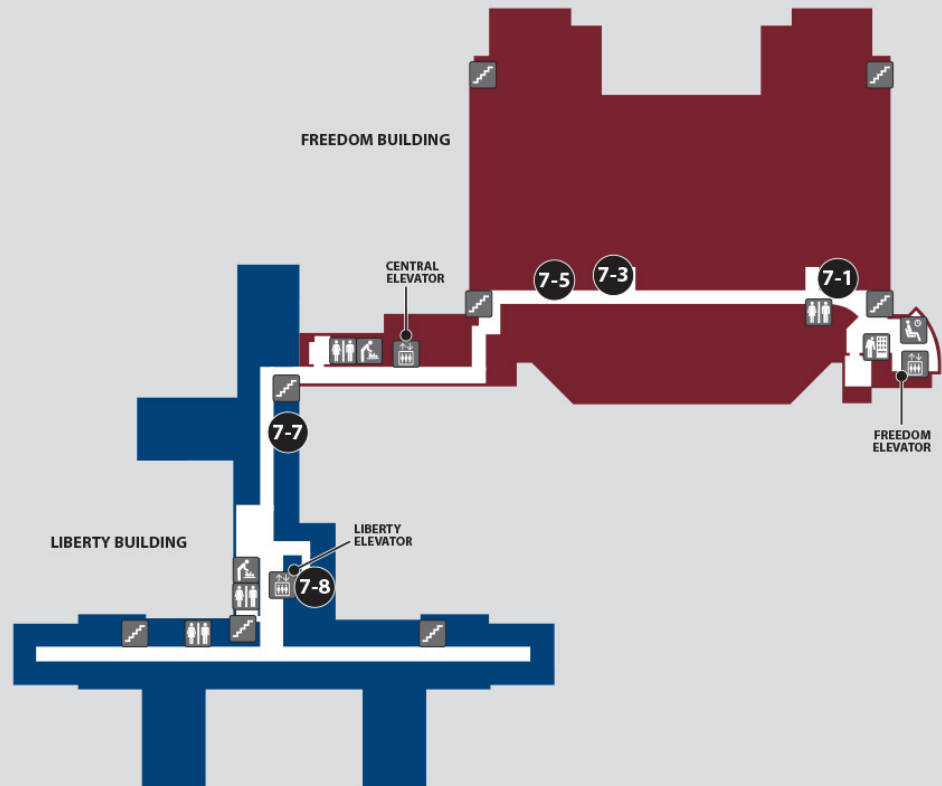

Legend	
Elevator	Restroom
Stairs	Vending
Changing Station	

Floor 3

Floor 3

- Stations
- 3-1 Radiology (X-Ray)
 - 3-2 MRI
 - 3-5 Dialysis
 - 3-6 Social Work

Legend	
	Elevator
	Stairs
	Changing Station
	Men's Restroom
	Women's Restroom
	Restroom
	Lounge
	Patriot Café
	Coffee
	ATM
	Patriot Store

Floor 4

Floor 4

NORTH

Legend

	Elevator		Restroom
	Stairs		

Floor 5

Floor 5

Stations

- 5-1 ICU
- 5-2 Surgery Check-In
- 5-4 Short Stay
- 5-5 5 West Inpatient Care Unit
- 5-6 5 East Inpatient Care Unit

Legend	
	Elevator
	Restroom
	Stairs
	Changing Station
	Lounge
	Vending

Floor 6

Floor 6

Stations
6-1 6 South Inpatient Care Unit

Legend	
Elevator	Restroom
Stairs	Changing Station
Lounge	Vending

Floor 7

Floor 7

Stations

- 7-1 Cardiology Procedure
- 7-3 Nuclear Medicine
- 7-5 Endoscopy
- 7-5 Pulmonary Medicine
- 7-7 Cardiology Clinic
- 7-8 Outpatient Mental Health