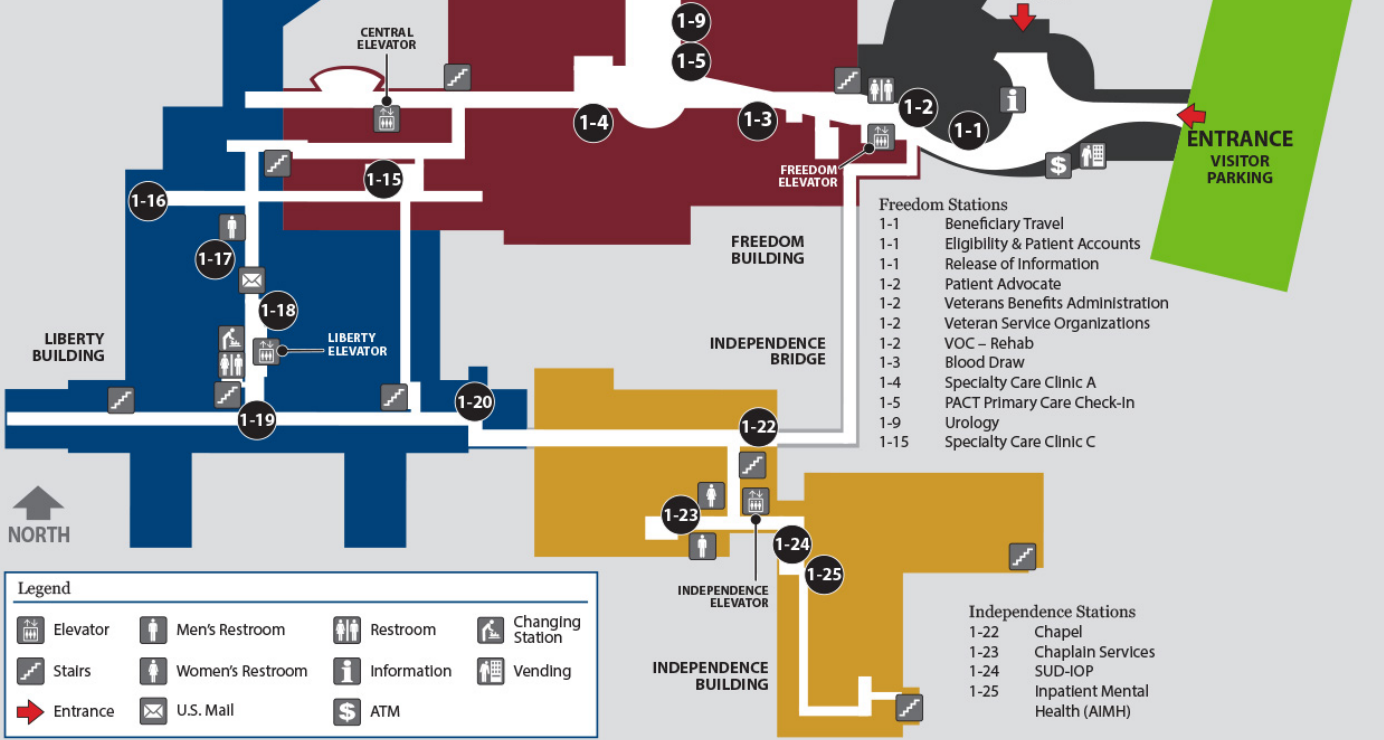

Floor 1

Floor 1

Liberty Stations

- 1-16 PV Lab
- 1-17 Outpatient Pharmacy
- 1-18 Eye Clinic
- 1-19 ENT & Speech/Optical Shop
- 1-20 Hematology/Oncology

1. ### Freedom Stations
- 1-1 Beneficiary Travel
  - 1-1 Eligibility & Patient Accounts
  - 1-1 Release of Information
  - 1-2 Patient Advocate
  - 1-2 Veterans Benefits Administration
  - 1-2 Veteran Service Organizations
  - 1-2 VOC - Rehab
  - 1-3 Blood Draw
  - 1-4 Specialty Care Clinic A
  - 1-5 PACT Primary Care Check-In
  - 1-9 Urology
  - 1-15 Specialty Care Clinic C

1. ### Independence Stations
- 1-22 Chapel
  - 1-23 Chaplain Services
  - 1-24 SUD-IOP
  - 1-25 Inpatient Mental Health (AIMH)

Legend