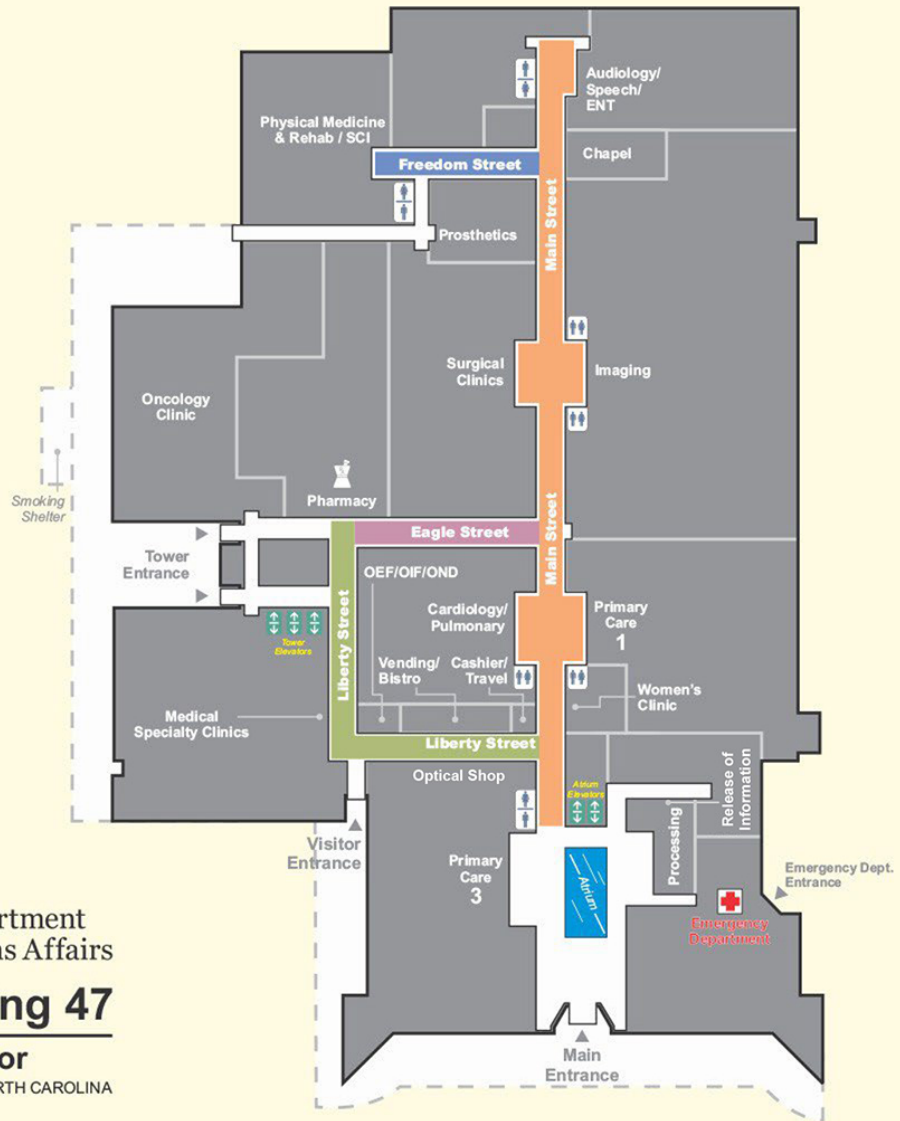

Main Hospital, Bldg. 47

Basement

First Floor

LEGEND

- Restrooms
- Elevators
- Stairs

VA | U.S. Department of Veterans Affairs
Building 47
First Floor
ASHEVILLE, NORTH CAROLINA

Second Floor

VA | U.S. Department
of Veterans Affairs
Building 47
Second Floor
ASHEVILLE, NORTH CAROLINA

LEGEND

- Restrooms
- Elevators
- Stairs
- Destinations

Third Floor

VA | U.S. Department
of Veterans Affairs

Building 47

Third Floor

ASHEVILLE, NORTH CAROLINA

LEGEND

-  Restrooms
-  Elevators
-  Stairs
-  Destinations

Fourth Floor

VA | U.S. Department
of Veterans Affairs
Building 47
Fourth Floor
ASHEVILLE, NORTH CAROLINA

LEGEND

- Restrooms
- Elevators
- Stairs
- Destinations

Fifth Floor

VA | U.S. Department
of Veterans Affairs

Building 47

Fifth Floor

ASHEVILLE, NORTH CAROLINA

LEGEND

-  Restrooms
-  Elevators
-  Stairs
-  Destinations

Campus Overview