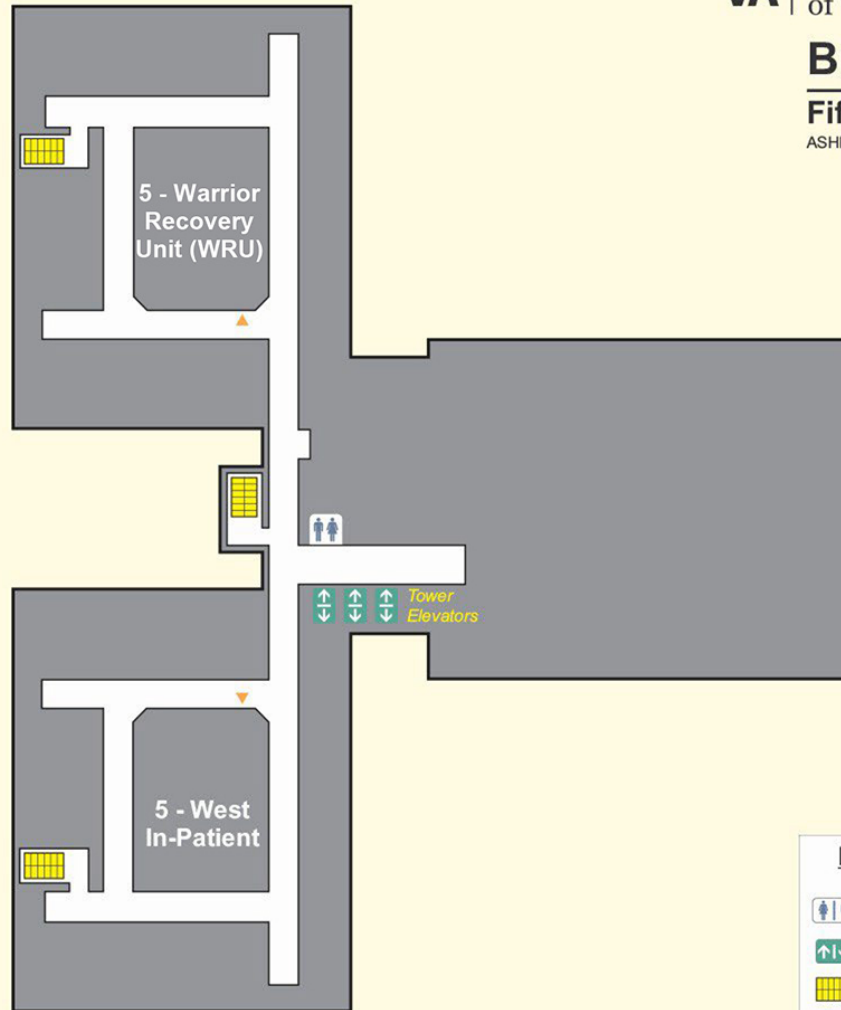

Main Hospital, Bldg. 47

Basement

First Floor

LEGEND

- Restrooms
- Elevators
- Stairs

VA | U.S. Department of Veterans Affairs
Building 47
First Floor
ASHEVILLE, NORTH CAROLINA

Second Floor

VA | U.S. Department
of Veterans Affairs
Building 47
Second Floor
ASHEVILLE, NORTH CAROLINA

LEGEND

- Restrooms
- Elevators
- Stairs
- Destinations

Third Floor

VA | U.S. Department
of Veterans Affairs

Building 47

Third Floor

ASHEVILLE, NORTH CAROLINA

LEGEND

-  Restrooms
-  Elevators
-  Stairs
-  Destinations

Fourth Floor

VA | U.S. Department
of Veterans Affairs
Building 47
Fourth Floor
ASHEVILLE, NORTH CAROLINA

LEGEND

- Restrooms
- Elevators
- Stairs
- Destinations

Fifth Floor

VA | U.S. Department
of Veterans Affairs

Building 47

Fifth Floor

ASHEVILLE, NORTH CAROLINA

LEGEND

-  Restrooms
-  Elevators
-  Stairs
-  Destinations

Campus Overview