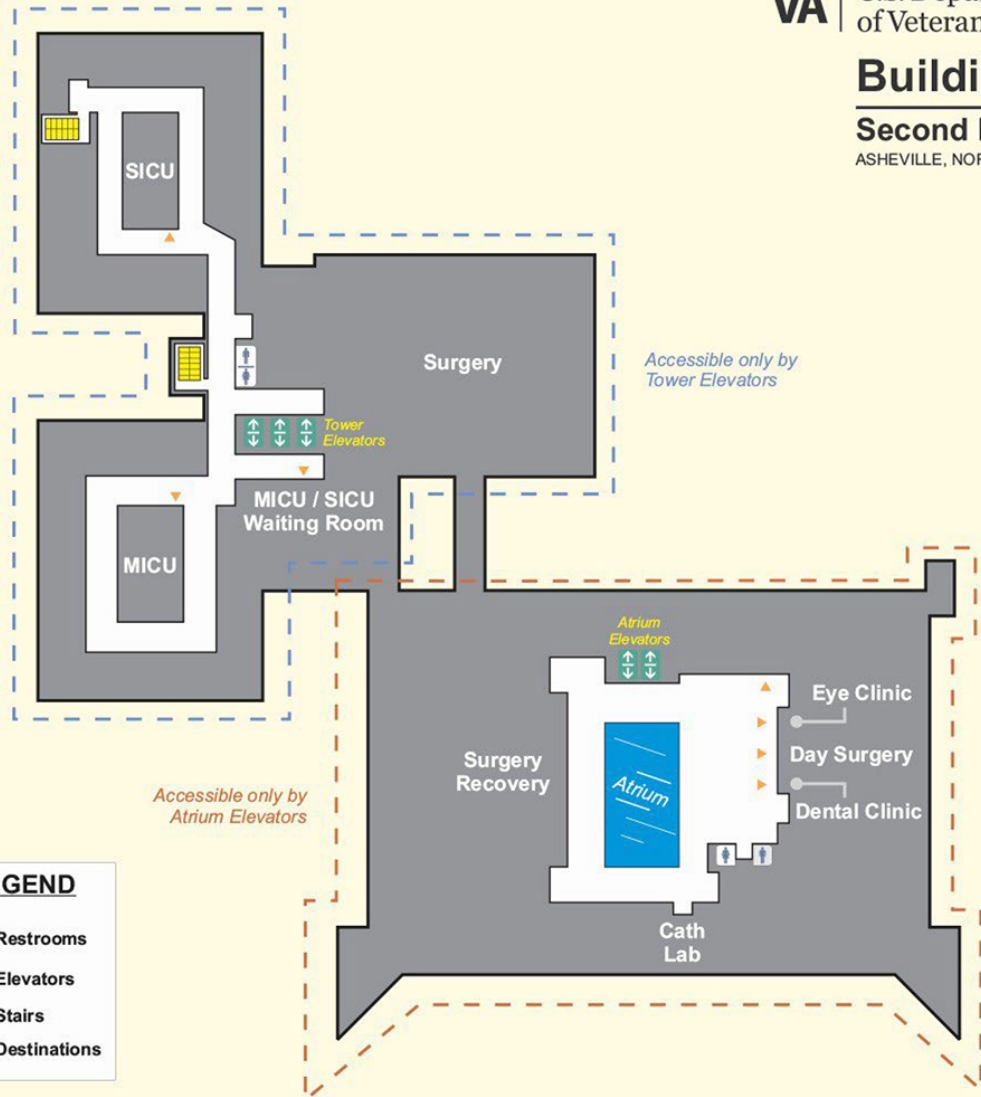

Main Hospital, Bldg. 47

Basement

First Floor

LEGEND

-  Restrooms
-  Elevators
-  Stairs

VA | U.S. Department of Veterans Affairs
Building 47
First Floor
 ASHEVILLE, NORTH CAROLINA

Second Floor

VA | U.S. Department
of Veterans Affairs
Building 47
Second Floor
ASHEVILLE, NORTH CAROLINA

LEGEND

- Restrooms
- Elevators
- Stairs
- Destinations

Third Floor

VA | U.S. Department
of Veterans Affairs

Building 47

Third Floor

ASHEVILLE, NORTH CAROLINA

LEGEND

-  Restrooms
-  Elevators
-  Stairs
-  Destinations

Fourth Floor

VA | U.S. Department
of Veterans Affairs
Building 47
Fourth Floor
ASHEVILLE, NORTH CAROLINA

LEGEND

- Restrooms
- Elevators
- Stairs
- Destinations

Fifth Floor

VA | U.S. Department
of Veterans Affairs

Building 47

Fifth Floor

ASHEVILLE, NORTH CAROLINA

LEGEND

-  Restrooms
-  Elevators
-  Stairs
-  Destinations

Campus Overview