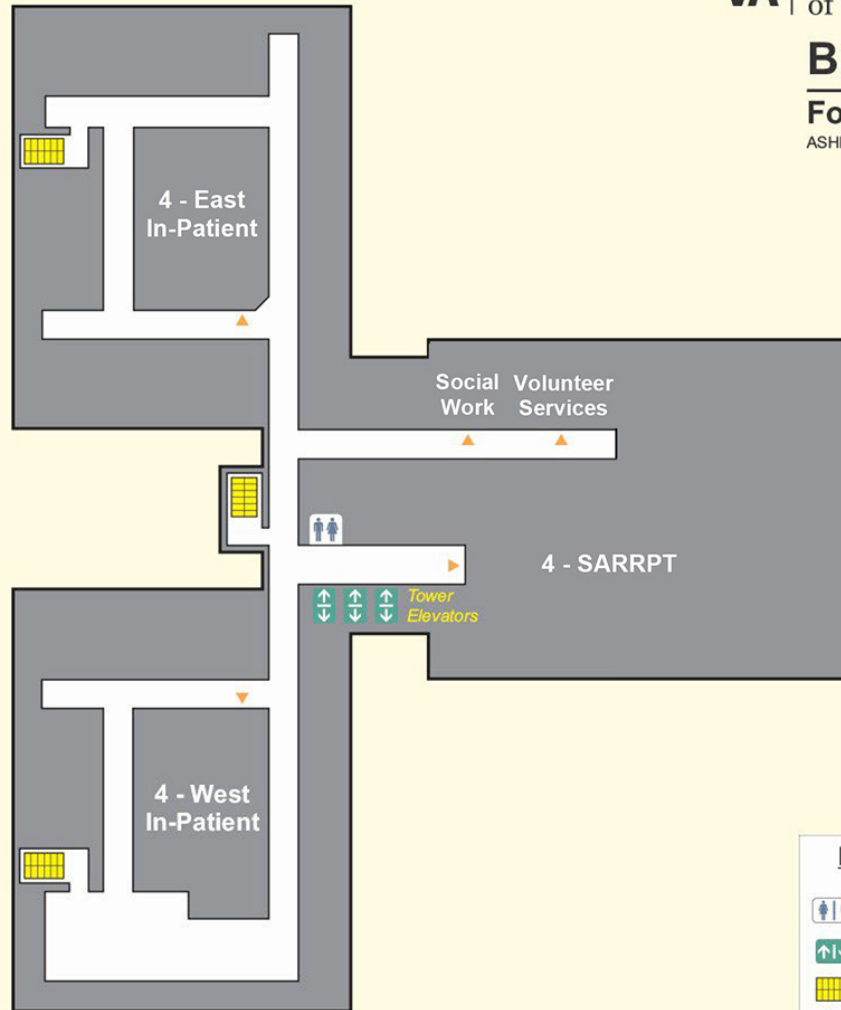

Main Hospital, Bldg. 47

Basement

First Floor

LEGEND

- Restrooms
- Elevators
- Stairs

VA | U.S. Department of Veterans Affairs
Building 47
First Floor
ASHEVILLE, NORTH CAROLINA

Second Floor

VA | U.S. Department
of Veterans Affairs
Building 47
Second Floor
ASHEVILLE, NORTH CAROLINA

LEGEND

- Restrooms
- Elevators
- Stairs
- Destinations

Third Floor

VA | U.S. Department
of Veterans Affairs

Building 47

Third Floor

ASHEVILLE, NORTH CAROLINA

LEGEND

-  Restrooms
-  Elevators
-  Stairs
-  Destinations

Fourth Floor

VA | U.S. Department
of Veterans Affairs
Building 47
Fourth Floor
ASHEVILLE, NORTH CAROLINA

LEGEND

- Restrooms
- Elevators
- Stairs
- Destinations

Fifth Floor

VA | U.S. Department
of Veterans Affairs

Building 47

Fifth Floor

ASHEVILLE, NORTH CAROLINA

LEGEND

-  Restrooms
-  Elevators
-  Stairs
-  Destinations

Campus Overview