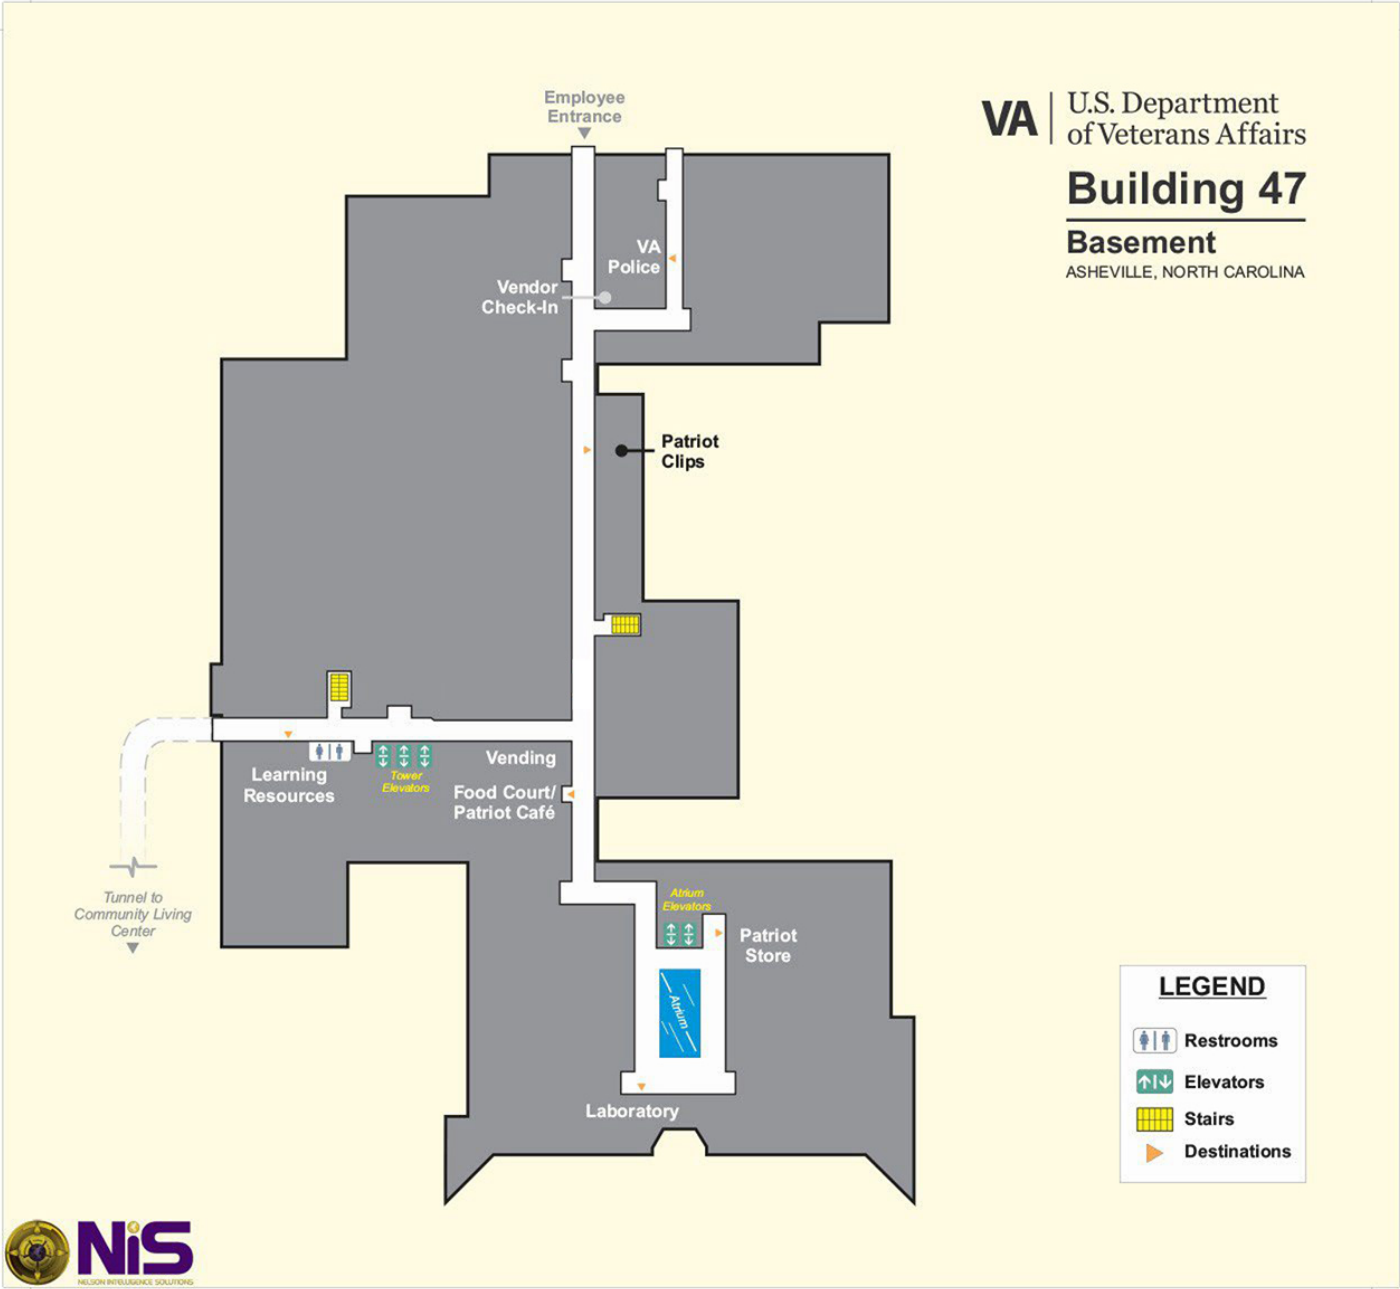

Main Hospital, Bldg. 47

Basement

First Floor

LEGEND

-  Restrooms
-  Elevators
-  Stairs

VA | U.S. Department of Veterans Affairs
Building 47
First Floor
 ASHEVILLE, NORTH CAROLINA

Second Floor

VA | U.S. Department
of Veterans Affairs
Building 47
Second Floor
ASHEVILLE, NORTH CAROLINA

LEGEND

- Restrooms
- Elevators
- Stairs
- Destinations

Third Floor

VA | U.S. Department
of Veterans Affairs

Building 47

Third Floor

ASHEVILLE, NORTH CAROLINA

LEGEND

-  Restrooms
-  Elevators
-  Stairs
-  Destinations

Fourth Floor

VA | U.S. Department
of Veterans Affairs
Building 47
Fourth Floor
ASHEVILLE, NORTH CAROLINA

LEGEND

- Restrooms
- Elevators
- Stairs
- Destinations

Fifth Floor

VA | U.S. Department
of Veterans Affairs

Building 47

Fifth Floor

ASHEVILLE, NORTH CAROLINA

LEGEND

-  Restrooms
-  Elevators
-  Stairs
-  Destinations

Campus Overview