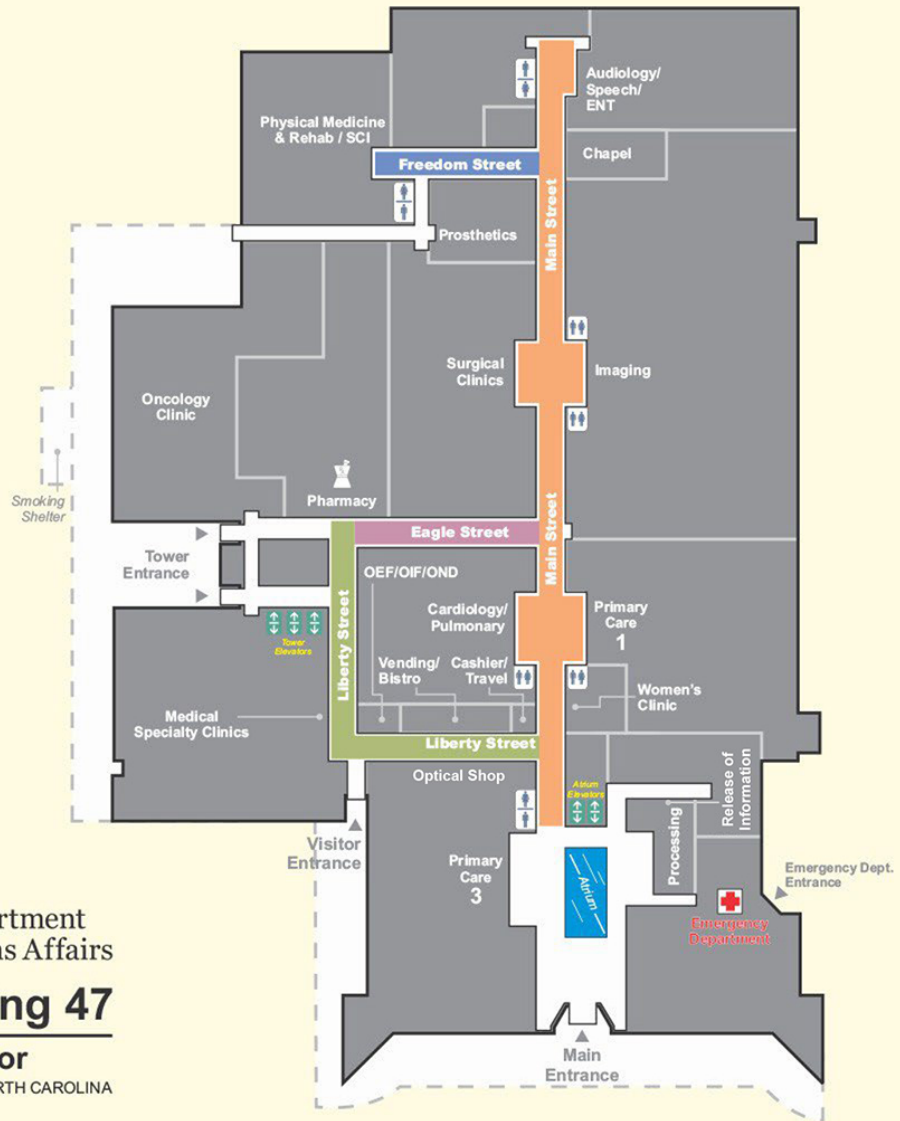

Main Hospital, Bldg. 47

Basement

First Floor

LEGEND

-  Restrooms
-  Elevators
-  Stairs

VA | U.S. Department of Veterans Affairs
Building 47
First Floor
 ASHEVILLE, NORTH CAROLINA

Second Floor

VA | U.S. Department
of Veterans Affairs
Building 47
Second Floor
ASHEVILLE, NORTH CAROLINA

LEGEND

- Restrooms
- Elevators
- Stairs
- Destinations

Third Floor

VA | U.S. Department
of Veterans Affairs

Building 47

Third Floor

ASHEVILLE, NORTH CAROLINA

LEGEND

-  Restrooms
-  Elevators
-  Stairs
-  Destinations

Fourth Floor

VA | U.S. Department
of Veterans Affairs
Building 47
Fourth Floor
ASHEVILLE, NORTH CAROLINA

LEGEND

- Restrooms
- Elevators
- Stairs
- Destinations

Fifth Floor

VA | U.S. Department
of Veterans Affairs

Building 47

Fifth Floor

ASHEVILLE, NORTH CAROLINA

LEGEND

-  Restrooms
-  Elevators
-  Stairs
-  Destinations

Campus Overview