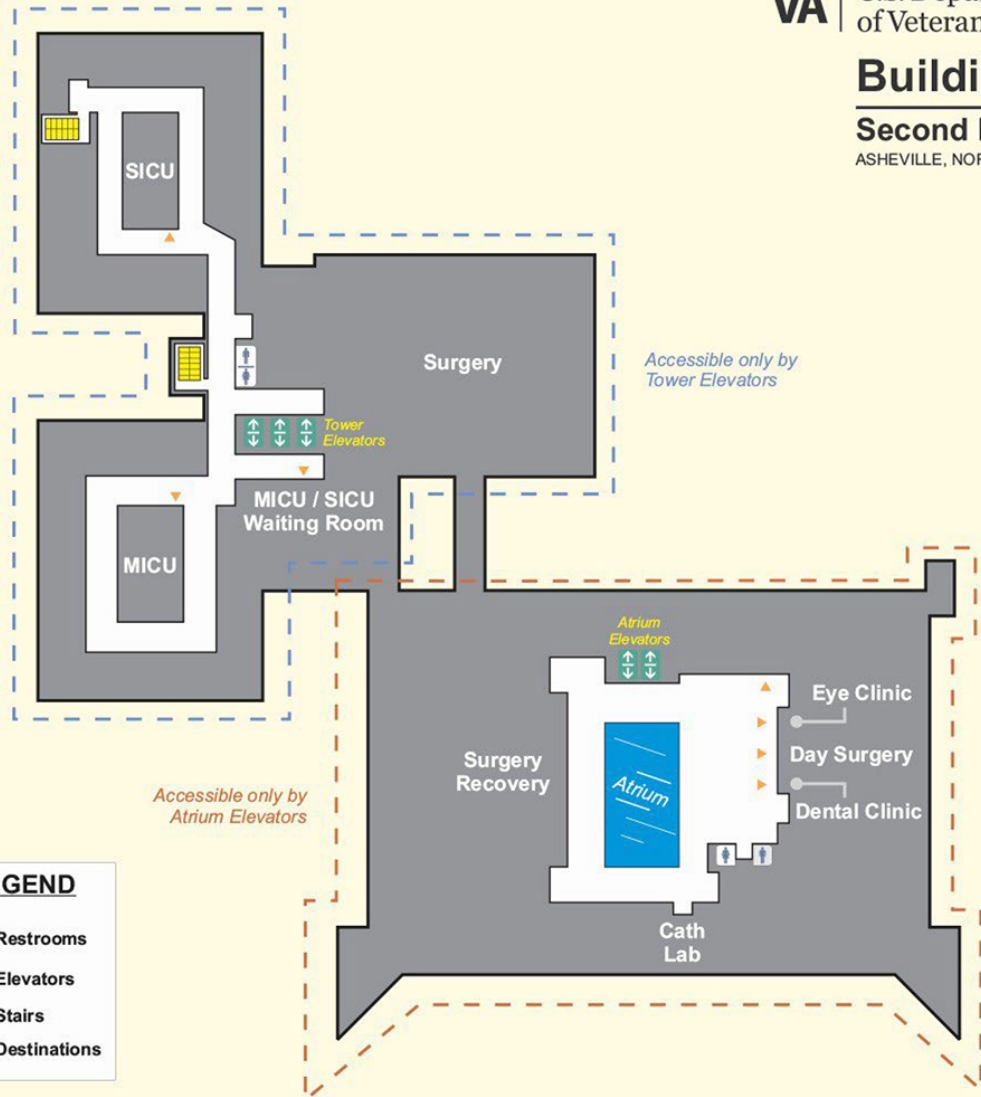

Main Hospital, Bldg. 47

Basement

First Floor

LEGEND

- Restrooms
- Elevators
- Stairs

VA | U.S. Department of Veterans Affairs
Building 47
First Floor
ASHEVILLE, NORTH CAROLINA

Second Floor

VA | U.S. Department
of Veterans Affairs
Building 47
Second Floor
ASHEVILLE, NORTH CAROLINA

LEGEND

- Restrooms
- Elevators
- Stairs
- Destinations

Third Floor

VA | U.S. Department
of Veterans Affairs

Building 47

Third Floor

ASHEVILLE, NORTH CAROLINA

LEGEND

-  Restrooms
-  Elevators
-  Stairs
-  Destinations

Fourth Floor

VA | U.S. Department
of Veterans Affairs
Building 47
Fourth Floor
ASHEVILLE, NORTH CAROLINA

LEGEND

- Restrooms
- Elevators
- Stairs
- Destinations

Fifth Floor

VA | U.S. Department
of Veterans Affairs

Building 47

Fifth Floor

ASHEVILLE, NORTH CAROLINA

LEGEND

-  Restrooms
-  Elevators
-  Stairs
-  Destinations

Campus Overview