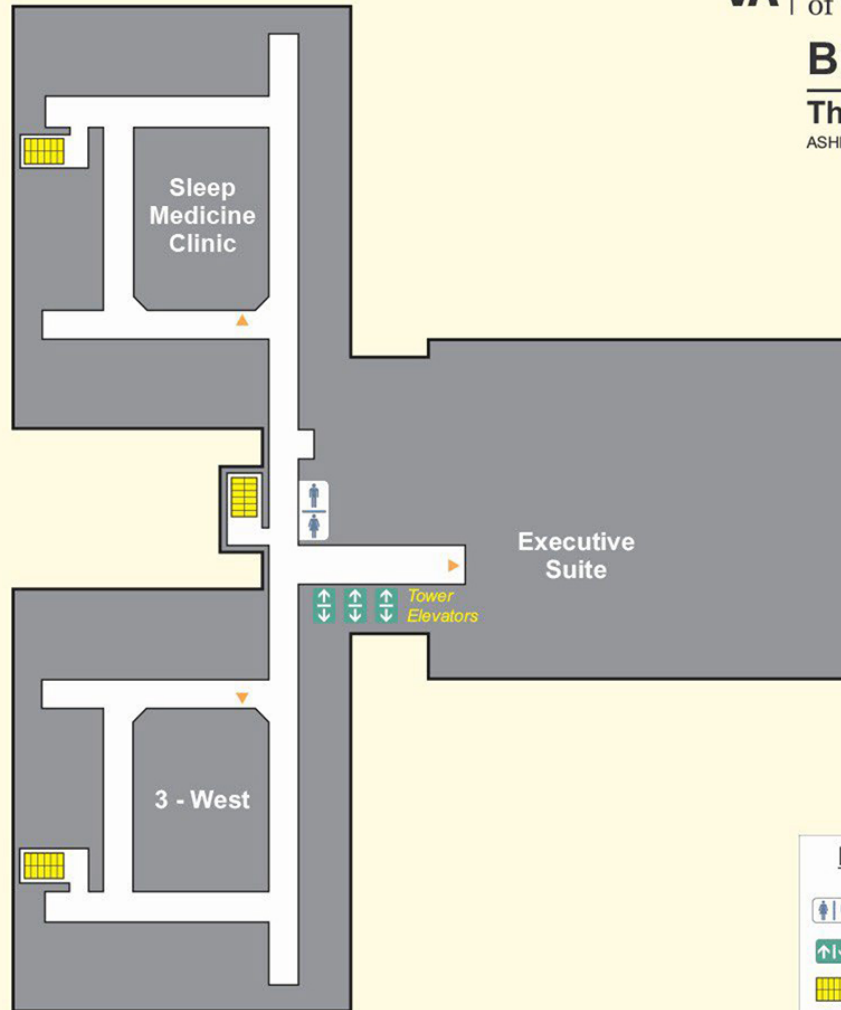

Main Hospital, Bldg. 47

Basement

First Floor

LEGEND

- Restrooms
- Elevators
- Stairs

VA | U.S. Department of Veterans Affairs
Building 47
First Floor
ASHEVILLE, NORTH CAROLINA

Second Floor

VA | U.S. Department
of Veterans Affairs
Building 47
Second Floor
ASHEVILLE, NORTH CAROLINA

LEGEND

- Restrooms
- Elevators
- Stairs
- Destinations

Third Floor

VA | U.S. Department
of Veterans Affairs

Building 47

Third Floor

ASHEVILLE, NORTH CAROLINA

LEGEND

-  Restrooms
-  Elevators
-  Stairs
-  Destinations

Fourth Floor

VA | U.S. Department
of Veterans Affairs
Building 47
Fourth Floor
ASHEVILLE, NORTH CAROLINA

LEGEND

- Restrooms
- Elevators
- Stairs
- Destinations

Fifth Floor

VA | U.S. Department
of Veterans Affairs

Building 47

Fifth Floor

ASHEVILLE, NORTH CAROLINA

LEGEND

-  Restrooms
-  Elevators
-  Stairs
-  Destinations

Campus Overview