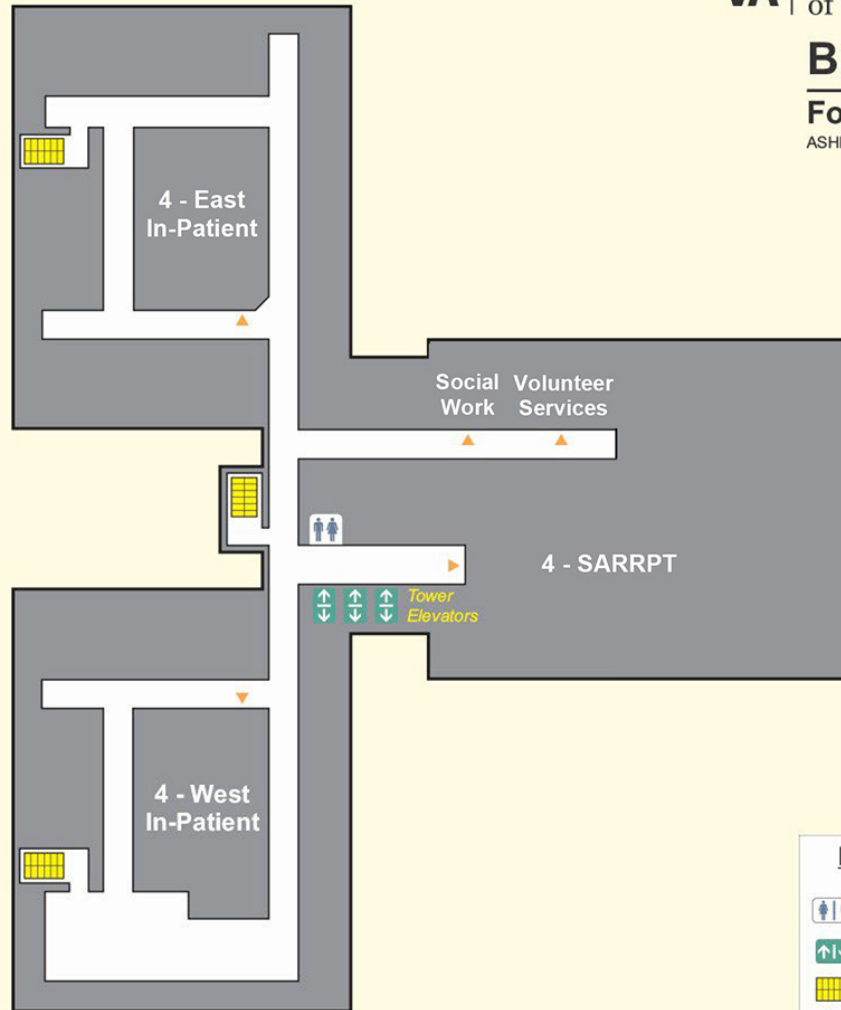

Main Hospital, Bldg. 47

Basement

First Floor

LEGEND

-  Restrooms
-  Elevators
-  Stairs

VA | U.S. Department of Veterans Affairs
Building 47
First Floor
 ASHEVILLE, NORTH CAROLINA

Second Floor

VA | U.S. Department
of Veterans Affairs
Building 47
Second Floor
ASHEVILLE, NORTH CAROLINA

LEGEND

- Restrooms
- Elevators
- Stairs
- Destinations

Third Floor

VA | U.S. Department
of Veterans Affairs

Building 47

Third Floor

ASHEVILLE, NORTH CAROLINA

LEGEND

-  Restrooms
-  Elevators
-  Stairs
-  Destinations

Fourth Floor

VA | U.S. Department
of Veterans Affairs
Building 47
Fourth Floor
ASHEVILLE, NORTH CAROLINA

LEGEND

- Restrooms
- Elevators
- Stairs
- Destinations

Fifth Floor

VA | U.S. Department
of Veterans Affairs

Building 47

Fifth Floor

ASHEVILLE, NORTH CAROLINA

LEGEND

-  Restrooms
-  Elevators
-  Stairs
-  Destinations

Campus Overview