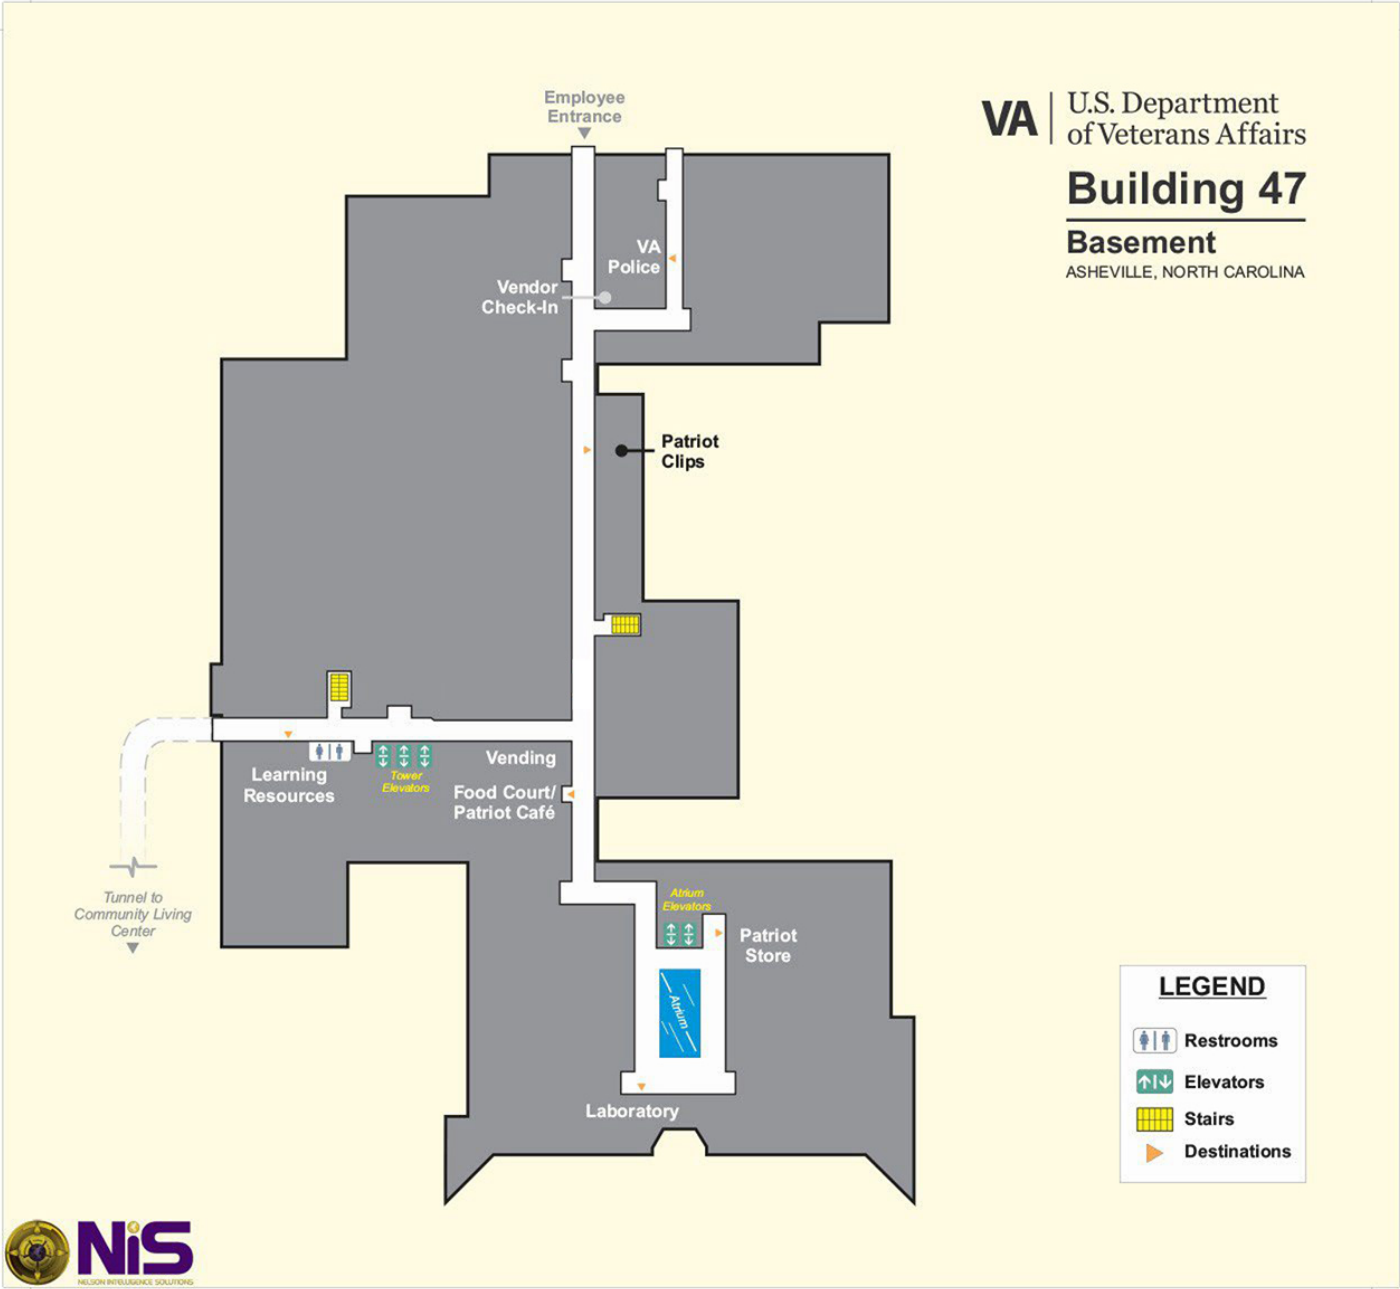

Main Hospital, Bldg. 47

Basement

First Floor

LEGEND

- Restrooms
- Elevators
- Stairs

VA | U.S. Department of Veterans Affairs
Building 47
First Floor
ASHEVILLE, NORTH CAROLINA

Second Floor

VA | U.S. Department
of Veterans Affairs
Building 47
Second Floor
ASHEVILLE, NORTH CAROLINA

LEGEND

- Restrooms
- Elevators
- Stairs
- Destinations

Third Floor

VA | U.S. Department
of Veterans Affairs

Building 47

Third Floor

ASHEVILLE, NORTH CAROLINA

LEGEND

-  Restrooms
-  Elevators
-  Stairs
-  Destinations

Fourth Floor

VA | U.S. Department
of Veterans Affairs
Building 47
Fourth Floor
ASHEVILLE, NORTH CAROLINA

LEGEND

- Restrooms
- Elevators
- Stairs
- Destinations

Fifth Floor

VA | U.S. Department
of Veterans Affairs

Building 47

Fifth Floor

ASHEVILLE, NORTH CAROLINA

LEGEND

-  Restrooms
-  Elevators
-  Stairs
-  Destinations

Campus Overview