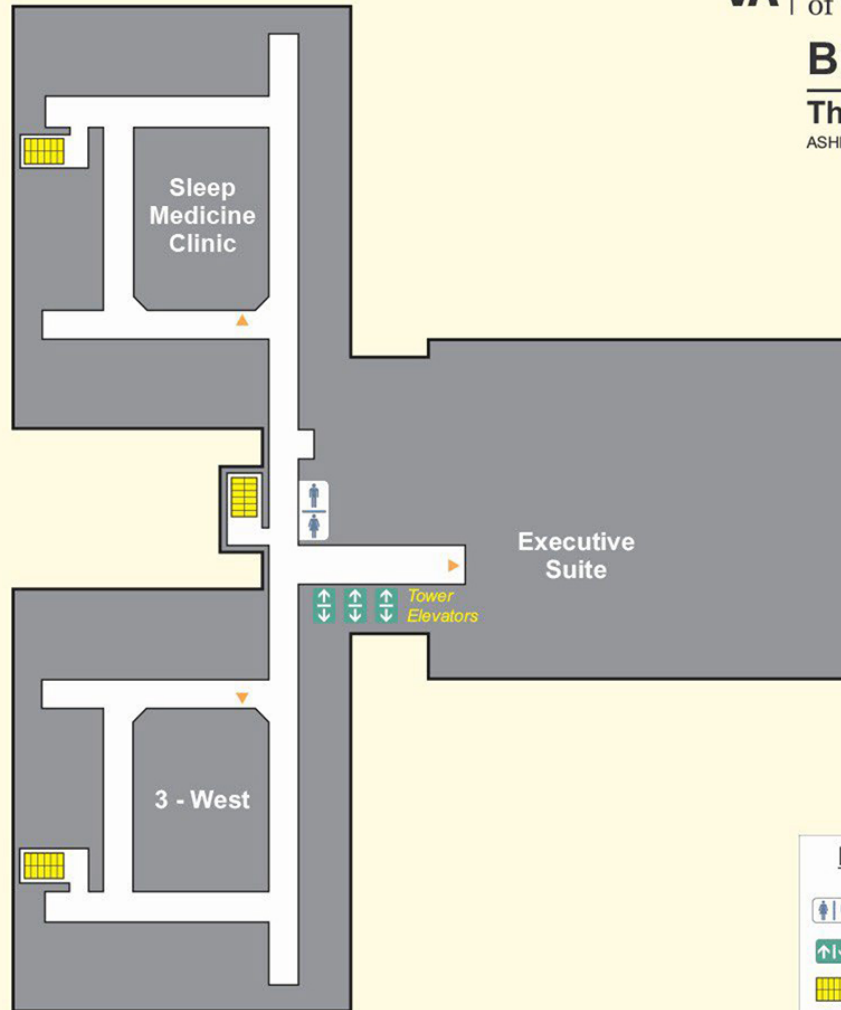

Main Hospital, Bldg. 47

Basement

First Floor

LEGEND

-  Restrooms
-  Elevators
-  Stairs

VA | U.S. Department of Veterans Affairs
Building 47
First Floor
 ASHEVILLE, NORTH CAROLINA

Second Floor

VA | U.S. Department
of Veterans Affairs
Building 47
Second Floor
ASHEVILLE, NORTH CAROLINA

LEGEND

- Restrooms
- Elevators
- Stairs
- Destinations

Third Floor

VA | U.S. Department
of Veterans Affairs

Building 47

Third Floor

ASHEVILLE, NORTH CAROLINA

LEGEND

-  Restrooms
-  Elevators
-  Stairs
-  Destinations

Fourth Floor

VA | U.S. Department
of Veterans Affairs
Building 47
Fourth Floor
ASHEVILLE, NORTH CAROLINA

LEGEND

- Restrooms
- Elevators
- Stairs
- Destinations

Fifth Floor

VA | U.S. Department
of Veterans Affairs

Building 47

Fifth Floor

ASHEVILLE, NORTH CAROLINA

LEGEND

-  Restrooms
-  Elevators
-  Stairs
-  Destinations

Campus Overview