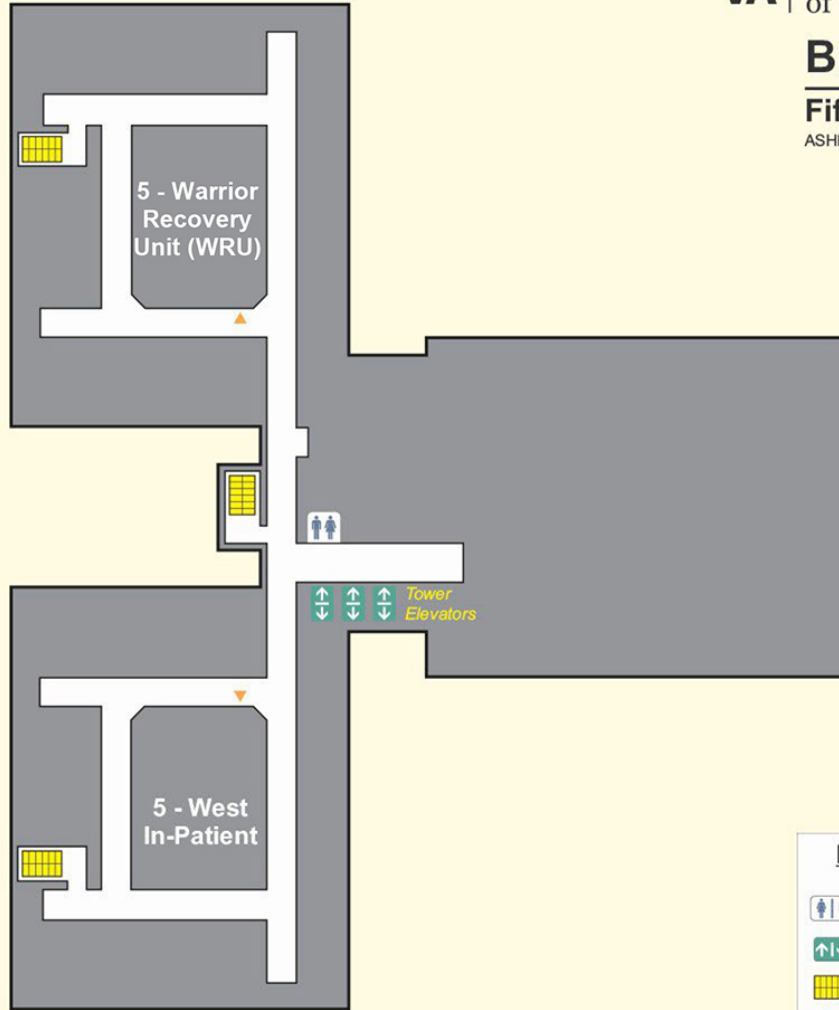

Main Hospital, Bldg. 47

Basement

First Floor

LEGEND

-  Restrooms
-  Elevators
-  Stairs

VA | U.S. Department of Veterans Affairs
Building 47
First Floor
 ASHEVILLE, NORTH CAROLINA

Second Floor

VA | U.S. Department
of Veterans Affairs
Building 47
Second Floor
ASHEVILLE, NORTH CAROLINA

LEGEND

- Restrooms
- Elevators
- Stairs
- Destinations

Third Floor

VA | U.S. Department
of Veterans Affairs

Building 47

Third Floor

ASHEVILLE, NORTH CAROLINA

LEGEND

-  Restrooms
-  Elevators
-  Stairs
-  Destinations

Fourth Floor

VA | U.S. Department
of Veterans Affairs
Building 47
Fourth Floor
ASHEVILLE, NORTH CAROLINA

LEGEND

- Restrooms
- Elevators
- Stairs
- Destinations

Fifth Floor

VA | U.S. Department
of Veterans Affairs

Building 47

Fifth Floor

ASHEVILLE, NORTH CAROLINA

LEGEND

-  Restrooms
-  Elevators
-  Stairs
-  Destinations

Campus Overview