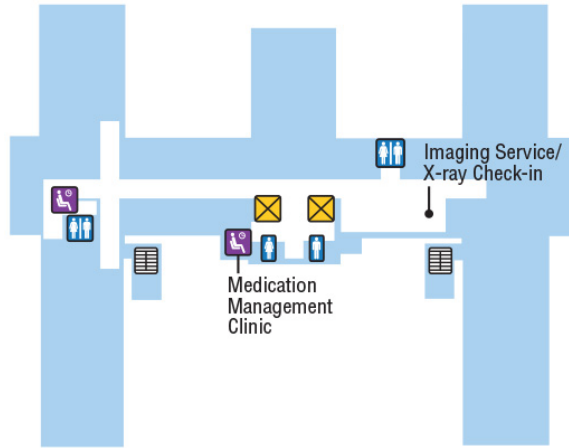

Building 66

Ground Floor

Eugene J. Towbin Healthcare Center
Ground Floor Building 66

| Legend | |
|--------|-----------|
| | Elevators |
| | Stairs |
| | Restrooms |

First Floor

Eugene J. Towbin Healthcare Center

First Floor Building 66

Legend

-  Elevators
-  Stairs
-  Restrooms

Second Floor

Eugene J. Towbin Healthcare Center

Second Floor Building 66

Legend

-  Elevators
-  Stairs
-  Restrooms