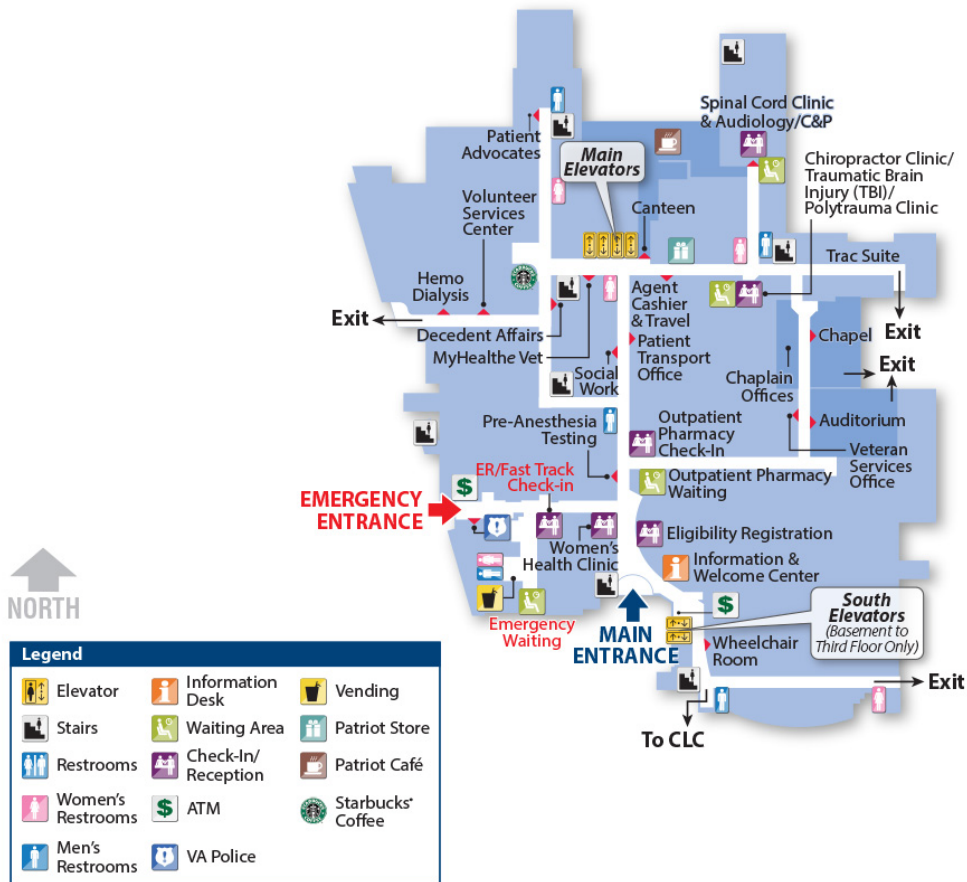

Cincinnati VA Medical Center

Basement

Cincinnati VA Medical Center

Basement

First

Cincinnati VA Medical Center

First Floor

Legend		

Second

Cincinnati VA Medical Center

Second Floor

Legend	
	Elevator
	Stairs
	Restrooms
	Women's Restrooms
	Men's Restrooms
	Waiting Area
	Check-In/Reception
	Vending
	Check-In Kiosk

Third

Cincinnati VA Medical Center

Third Floor

Fourth

Cincinnati VA Medical Center

Fourth Floor

Legend	
	Elevator
	Stairs
	Women's Restrooms
	Men's Restrooms
	Waiting Area
	Check-In/ Reception
	Vending

Fifth

Cincinnati VA Medical Center

Fifth Floor

Cincinnati VA Medical Center

Seventh Floor

Legend	
Elevator	Waiting Area
Stairs	Check-In/Reception
Restrooms	Vending
Check-In Kiosk	Restricted Access

Eighth

Cincinnati VA Medical Center

Eighth Floor

Legend	
	Elevator
	Waiting Area
	Stairs
	Check-In/ Reception
	Women's Restrooms
	Restrooms
	Men's Restrooms