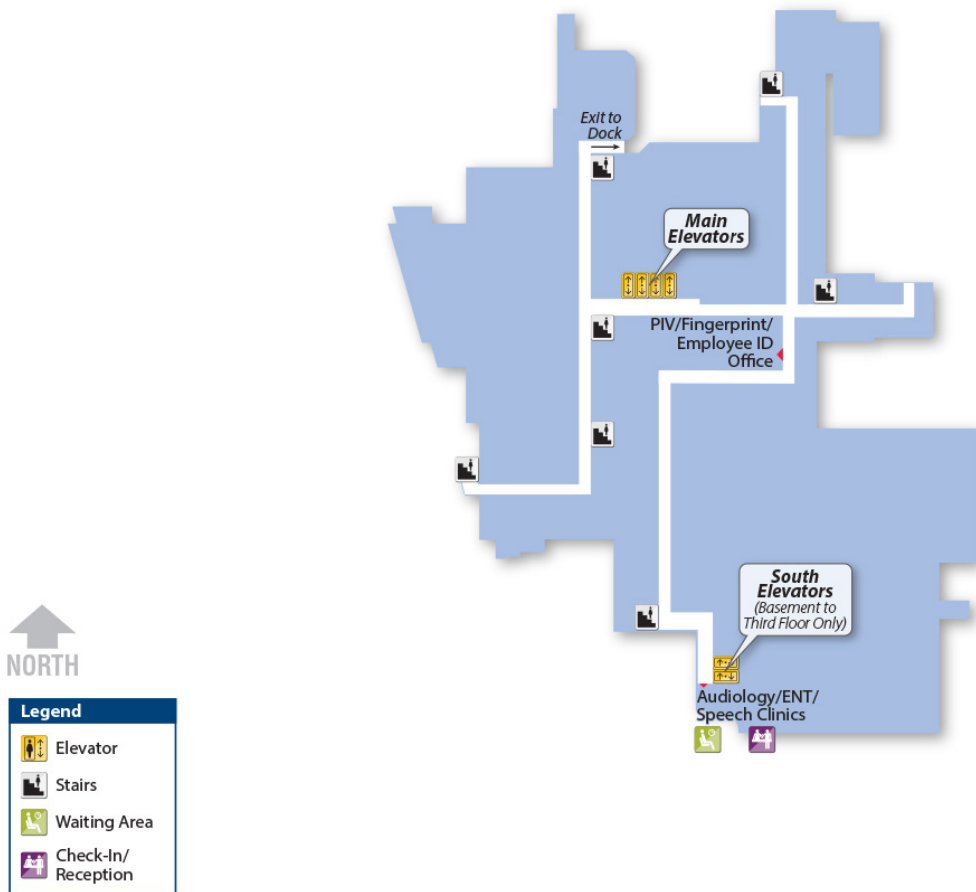

Cincinnati VA Medical Center

Basement

Cincinnati VA Medical Center

Basement

First

Cincinnati VA Medical Center

First Floor

Second

Cincinnati VA Medical Center

Second Floor

Legend			
	Elevator		Waiting Area
	Stairs		Check-In/Reception
	Restrooms		Vending
	Women's Restrooms		Check-In Kiosk
	Men's Restrooms		Information Desk

Third

Cincinnati VA Medical Center

Third Floor

Fourth

Cincinnati VA Medical Center

Fourth Floor

Legend	
	Elevator
	Stairs
	Women's Restrooms
	Men's Restrooms
	Waiting Area
	Check-In/ Reception
	Vending

Fifth

Cincinnati VA Medical Center

Fifth Floor

Legend	
Elevator	Waiting Area
Stairs	Check-In/Reception
Restrooms	Vending
Nurses Station	

Sixth

Cincinnati VA Medical Center

Sixth Floor

Legend	
Elevator	Check-In/Reception
Stairs	Vending
Restrooms	

Seventh