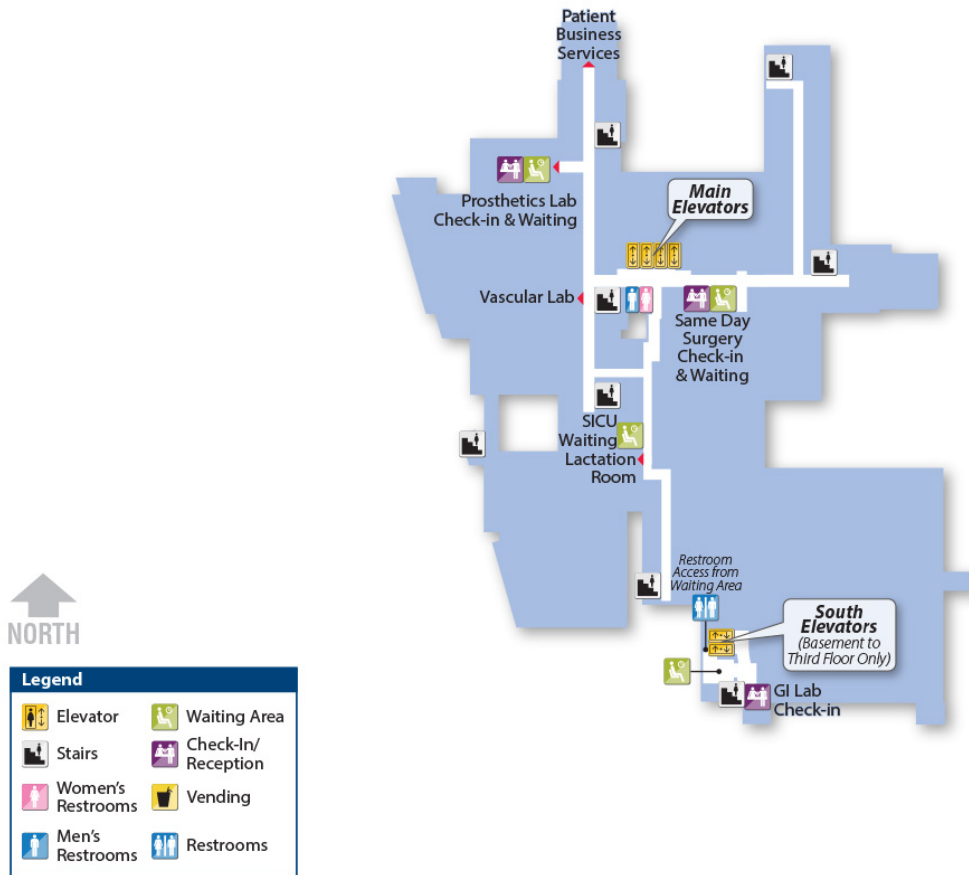

Cincinnati VA Medical Center

Basement

Cincinnati VA Medical Center

Basement

First

Cincinnati VA Medical Center

First Floor

Legend		

Second

Cincinnati VA Medical Center

Second Floor

Legend	
	Elevator
	Stairs
	Restrooms
	Women's Restrooms
	Men's Restrooms
	Waiting Area
	Check-In/Reception
	Vending
	Check-In Kiosk

Third

Cincinnati VA Medical Center

Third Floor

Fourth

Cincinnati VA Medical Center

Fourth Floor

Legend	
	Elevator
	Stairs
	Women's Restrooms
	Men's Restrooms
	Waiting Area
	Check-In/ Reception
	Vending

Fifth

Cincinnati VA Medical Center

Fifth Floor

Cincinnati VA Medical Center

Seventh Floor

Legend	
Elevator	Waiting Area
Stairs	Check-In/Reception
Restrooms	Vending
Check-In Kiosk	Restricted Access

Eighth

Cincinnati VA Medical Center

Eighth Floor

Legend	
	Elevator
	Waiting Area
	Stairs
	Check-In/ Reception
	Women's Restrooms
	Restrooms
	Men's Restrooms