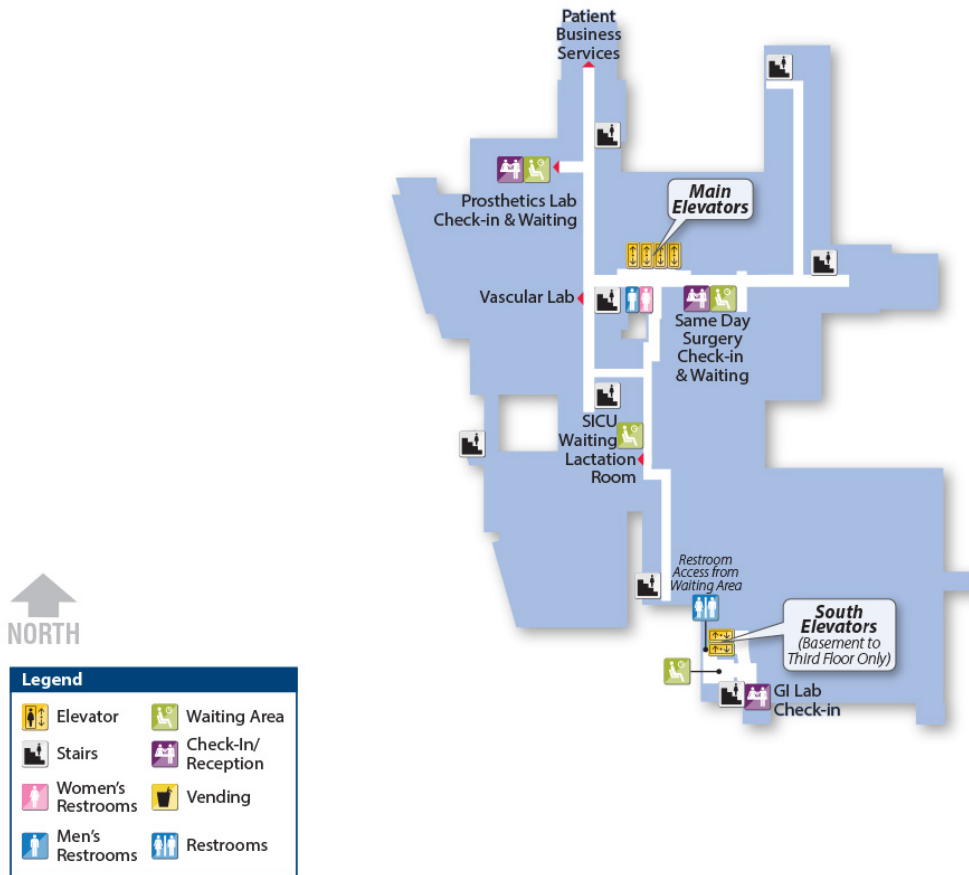

Cincinnati VA Medical Center

Basement

Cincinnati VA Medical Center

Basement

First

Cincinnati VA Medical Center

First Floor

Second

Cincinnati VA Medical Center

Second Floor

Legend			
	Elevator		Waiting Area
	Stairs		Check-In/Reception
	Restrooms		Vending
	Women's Restrooms		Check-In Kiosk
	Men's Restrooms		Information Desk

Third

Cincinnati VA Medical Center

Third Floor

Fourth

Cincinnati VA Medical Center

Fourth Floor

Legend	
	Elevator
	Stairs
	Women's Restrooms
	Men's Restrooms
	Waiting Area
	Check-In/ Reception
	Vending

Fifth

Cincinnati VA Medical Center

Fifth Floor

Legend	
Elevator	Waiting Area
Stairs	Check-In/Reception
Restrooms	Vending
Nurses Station	

Sixth

Cincinnati VA Medical Center

Sixth Floor

Legend	
Elevator	Check-In/Reception
Stairs	Vending
Restrooms	

Seventh