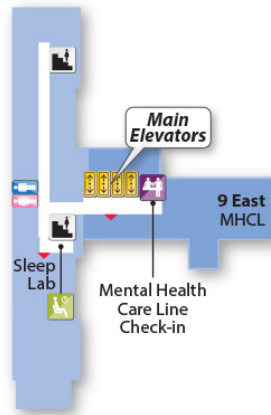

Third Floor

Fourth

Cincinnati VA Medical Center

Fourth Floor

Legend	
	Elevator
	Stairs
	Women's Restrooms
	Men's Restrooms
	Waiting Area
	Check-In/ Reception
	Vending

Fifth

Cincinnati VA Medical Center

Fifth Floor

Legend	
Elevator	Waiting Area
Stairs	Check-In/Reception
Restrooms	Vending
Nurses Station	

Sixth

Cincinnati VA Medical Center

Sixth Floor

Legend	
Elevator	Check-In/Reception
Stairs	Vending
Restrooms	

Seventh

Cincinnati VA Medical Center

Seventh Floor

Legend	
Elevator	Waiting Area
Stairs	Check-In/Reception
Restrooms	Restricted Access
Check-In Kiosk	

Eighth

Cincinnati VA Medical Center

Eighth Floor

Legend	
	Elevator
	Stairs
	Women's Restrooms
	Men's Restrooms
	Waiting Area
	Check-In/ Reception
	Restrooms

Ninth

Cincinnati VA Medical Center

Ninth Floor

Legend	
Elevator	Women's Restrooms
Stairs	Men's Restrooms
Waiting Area	Check-In/Reception

CLC Basement

Community Living Center

Basement

Legend	
Elevator	Women's Restrooms
Stairs	Men's Restrooms
Waiting Area	Check-In/ Reception