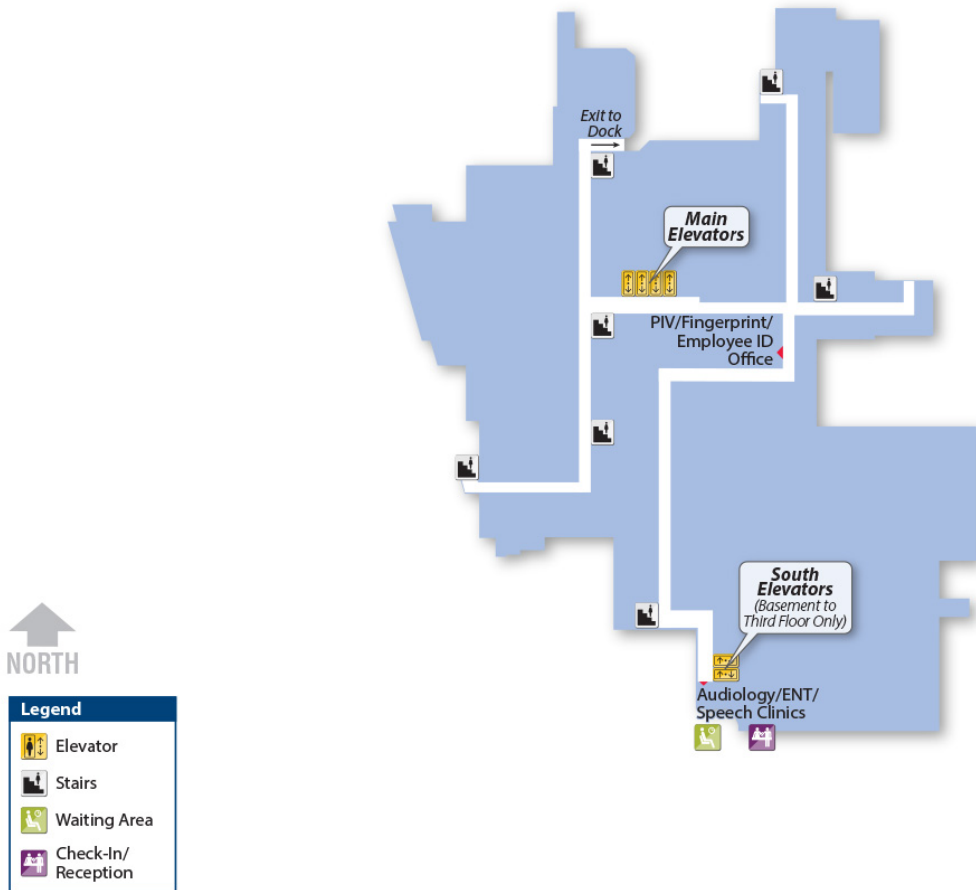

Cincinnati VA Medical Center

Basement

Cincinnati VA Medical Center

Basement

First

Cincinnati VA Medical Center

First Floor

Legend		

Second

Cincinnati VA Medical Center

Second Floor

Legend	
	Elevator
	Stairs
	Restrooms
	Women's Restrooms
	Men's Restrooms
	Waiting Area
	Check-In/Reception
	Vending
	Check-In Kiosk

Third

Cincinnati VA Medical Center

Third Floor

Fourth

Cincinnati VA Medical Center

Fourth Floor

Legend	
	Elevator
	Stairs
	Women's Restrooms
	Men's Restrooms
	Waiting Area
	Check-In/ Reception
	Vending

Fifth

Cincinnati VA Medical Center

Fifth Floor

Cincinnati VA Medical Center

Seventh Floor

Legend	
Elevator	Waiting Area
Stairs	Check-In/Reception
Restrooms	Vending
Check-In Kiosk	Restricted Access

Eighth

Cincinnati VA Medical Center

Eighth Floor

Legend	
	Elevator
	Waiting Area
	Stairs
	Check-In/ Reception
	Women's Restrooms
	Restrooms
	Men's Restrooms