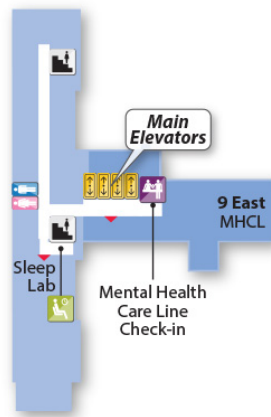

Third Floor

Fourth

Cincinnati VA Medical Center

Fourth Floor

Legend	
	Elevator
	Stairs
	Women's Restrooms
	Men's Restrooms
	Waiting Area
	Check-In/ Reception
	Vending

Fifth

Cincinnati VA Medical Center

Fifth Floor

Legend	
Elevator	Waiting Area
Stairs	Check-In/ Reception
Restrooms	Vending
Nurses Station	

Sixth

Cincinnati VA Medical Center

Sixth Floor

Legend	
Elevator	Check-In/Reception
Stairs	Vending
Restrooms	

Seventh

Cincinnati VA Medical Center

Seventh Floor

Legend	
Elevator	Waiting Area
Stairs	Check-In/Reception
Restrooms	Vending
Check-In Kiosk	Restricted Access

Eighth

Cincinnati VA Medical Center

Eighth Floor

Legend	
	Elevator
	Waiting Area
	Stairs
	Check-In/ Reception
	Women's Restrooms
	Restrooms
	Men's Restrooms

Ninth

Cincinnati VA Medical Center

Ninth Floor

Legend	
Elevator	Women's Restrooms
Stairs	Men's Restrooms
Waiting Area	Check-In/Reception

CLC Basement

Community Living Center

Basement

Legend	
Elevator	Women's Restrooms
Stairs	Men's Restrooms
Waiting Area	Check-In/Reception