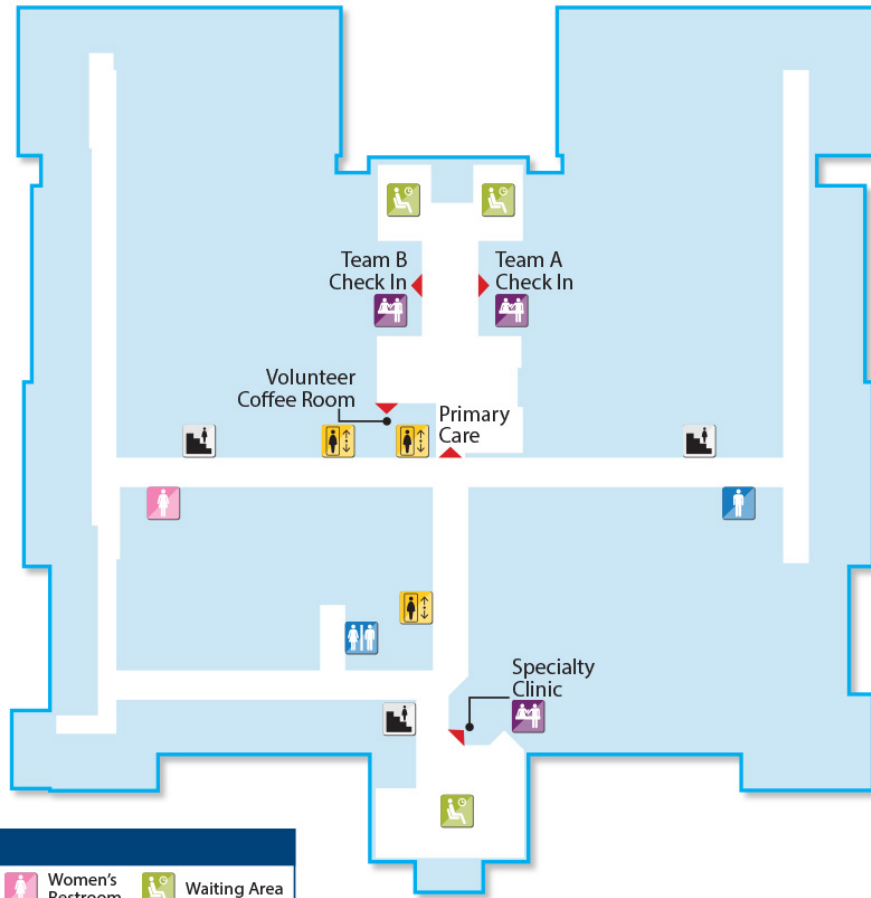

Building 2

Building 2 Ground Floor

Building 2 First Floor

Building 2 First Floor

Legend			
	Elevator		Restroom
	Stairs		Women's Restroom
	Check In		Men's Restroom
	Waiting Area		

Building 2 Second Floor

Building 2
Second Floor

Legend							
	Elevator		Restroom		Women's Restroom		Family Restroom
	Stairs		Check In		Men's Restroom		Waiting Area

the Covered Walkway

Building 7 Ground Floor

Building 7 First Floor

Legend

	Elevator		Restroom		Waiting Area
	Stairs		Check In		

Building 7 Second Floor

Building 7
Second Floor

Legend

	Elevator		Restroom
	Stairs		

Building 5 First Floor

Building 5
First Floor

Legend					
	Stairs		Restroom		Vending Machine
	Waiting Area		Dining Area		

Building 82 Second Floor

Building 82 Second Floor

Legend			
Elevator	Restroom	Women's Restroom	Vending Machine
Stairs	Check In	Men's Restroom	Waiting Area