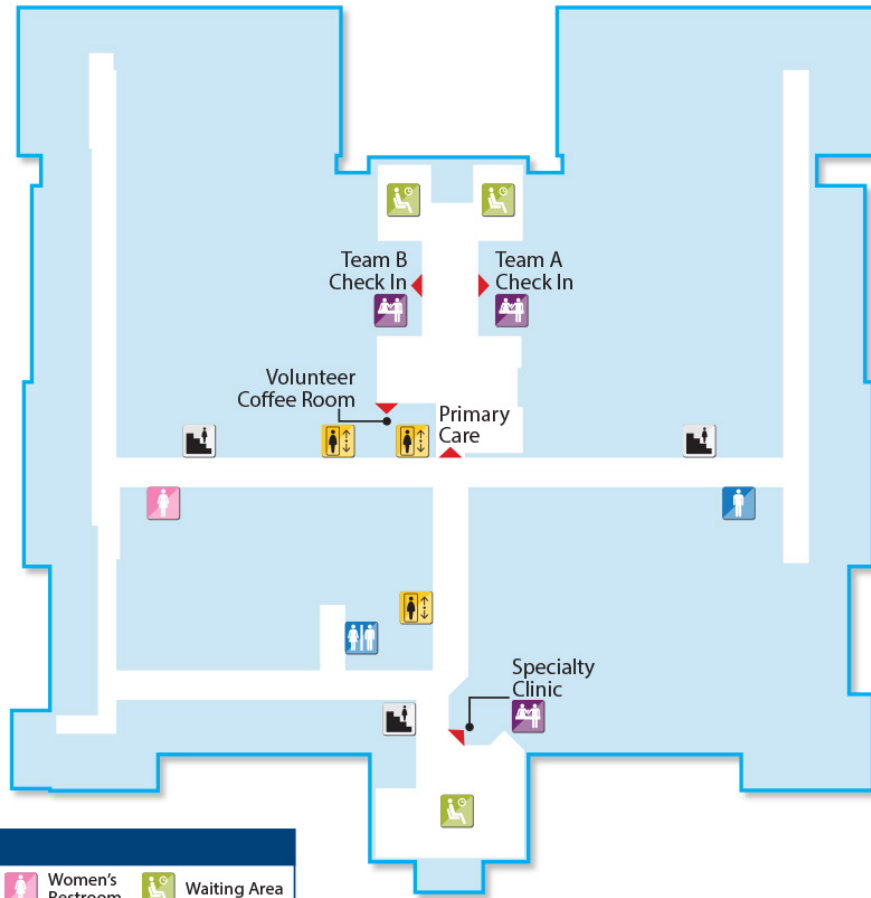

Building 2

Building 2 Ground Floor

Building 2 First Floor

Building 2 First Floor

Legend			
	Elevator		Restroom
	Women's Restroom		Waiting Area
	Stairs		Check In
	Men's Restroom		

Building 2 Second Floor

Building 2
Second Floor

Legend			
	Elevator		Restroom
	Women's Restroom		Family Restroom
	Stairs		Men's Restroom
	Check In		Waiting Area

Building 7 Ground Floor

Building 7 First Floor

Legend

	Elevator		Restroom		Waiting Area
	Stairs		Check In		

Building 7 Second Floor

Building 7
Second Floor

Legend

	Elevator		Restroom
	Stairs		

Building 5 First Floor

Building 5
First Floor

Legend					
	Stairs		Restroom		Vending Machine
	Waiting Area		Dining Area		

Building 82 Second Floor

Building 82 Second Floor

Legend			
	Elevator		Restroom
	Stairs		Women's Restroom
	Check In		Men's Restroom
	Vending Machine		Waiting Area