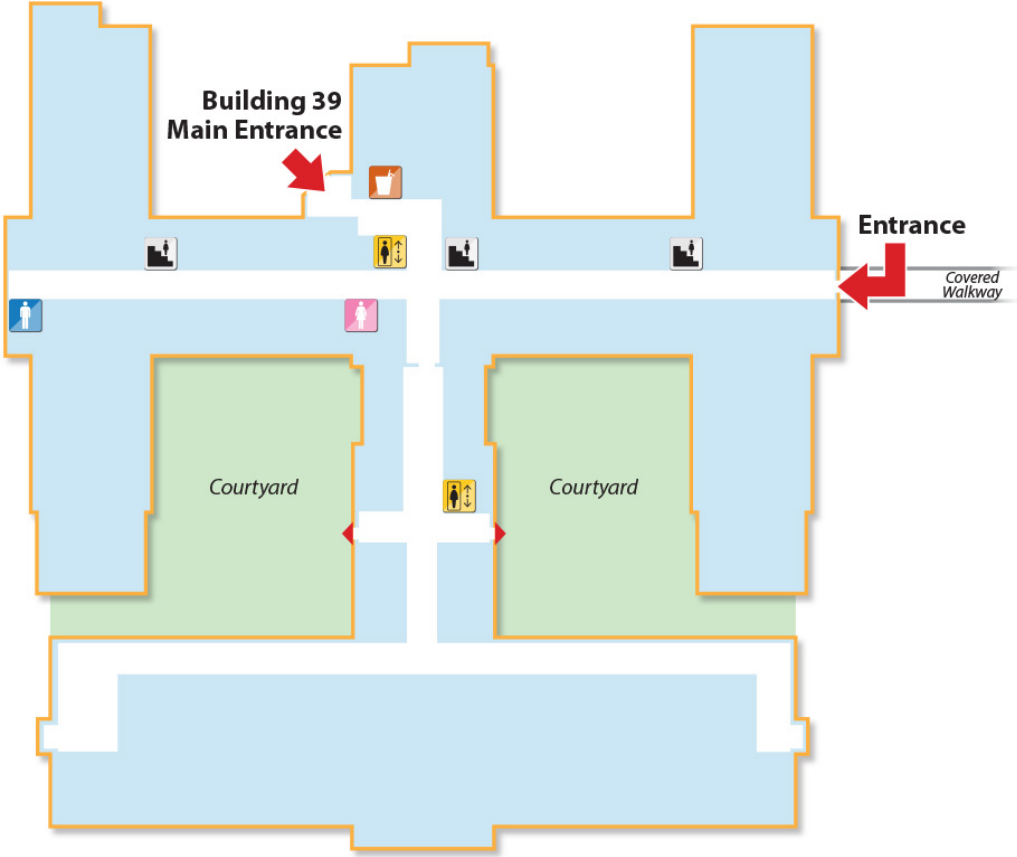

Building 39

Ground Floor

Building 39
Ground Floor

| Legend | | | |
|--------|------------------|--|-----------------|
| | Elevator | | Vending Machine |
| | Women's Restroom | | Men's Restroom |
| | Stairs | | |

First Floor

Building 39
First Floor

Legend

- | | | | |
|---|----------|---|-----------------|
|  | Elevator |  | Nurse's Station |
|  | Stairs | | |

Second Floor

Building 39
Second Floor

Legend

| | | | |
|---|----------|---|-----------------|
|  | Elevator |  | Nurse's Station |
|  | Stairs | | |

2D Map