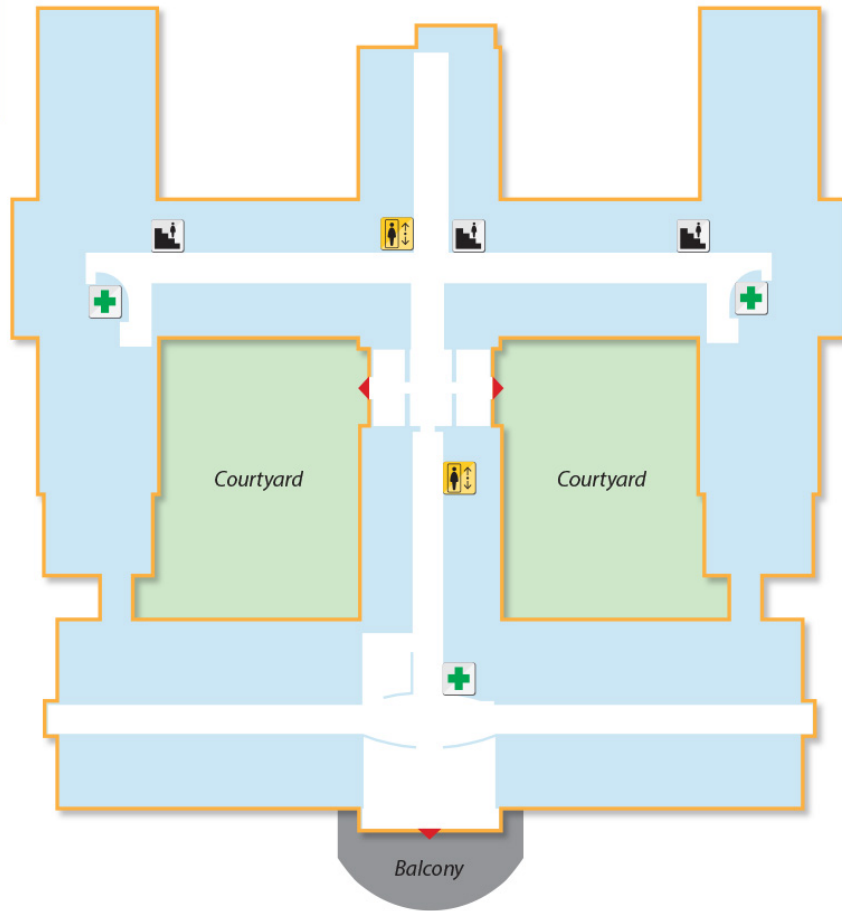

Building 39

Ground Floor

Building 39
Ground Floor

| Legend | | | |
|--------|------------------|--|-----------------|
| | Elevator | | Vending Machine |
| | Women's Restroom | | Men's Restroom |
| | Stairs | | |

First Floor

Building 39
First Floor

Legend

- | | | | |
|---|----------|---|-----------------|
|  | Elevator |  | Nurse's Station |
|  | Stairs | | |

Second Floor

Building 39
Second Floor

Legend

| | | | |
|---|----------|---|-----------------|
|  | Elevator |  | Nurse's Station |
|  | Stairs | | |

2D Map