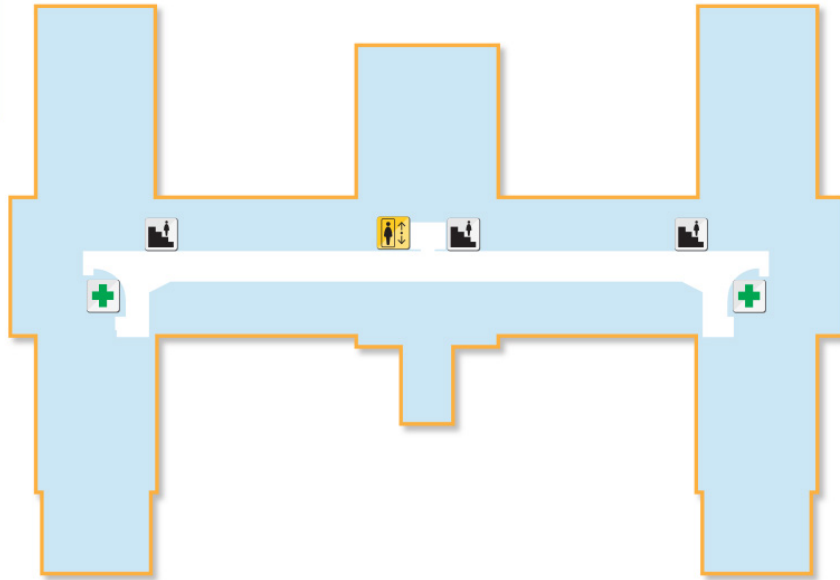

Building 39

Ground Floor

Building 39
Ground Floor

| Legend | | | |
|--------|------------------|--|-----------------|
| | Elevator | | Vending Machine |
| | Women's Restroom | | Men's Restroom |
| | Stairs | | |

First Floor

Building 39
First Floor

Legend

- | | | | |
|---|----------|---|-----------------|
|  | Elevator |  | Nurse's Station |
|  | Stairs | | |

Second Floor

Building 39
Second Floor

Legend

| | | | |
|---|----------|---|-----------------|
|  | Elevator |  | Nurse's Station |
|  | Stairs | | |

2D Map