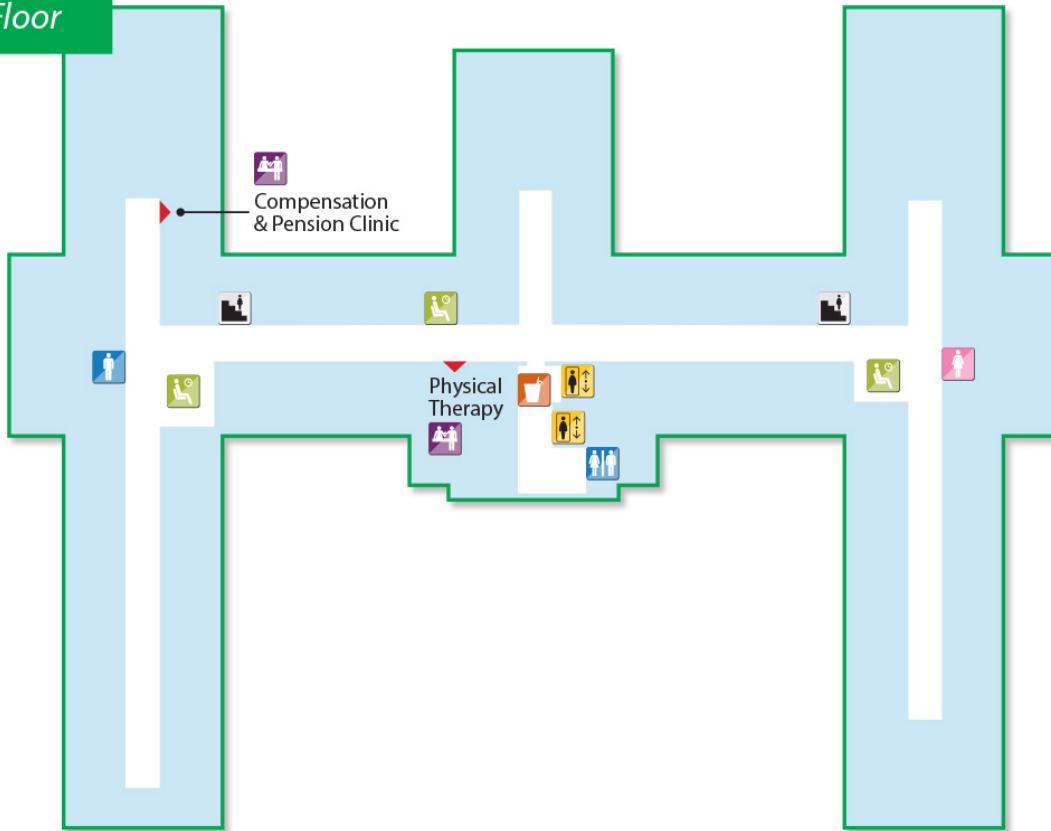

Building 82

Ground Floor

Legend							
	Elevator		Restroom		Women's Restroom		Waiting Area
	Stairs		Check In		Men's Restroom		

First Floor

Building 82
First Floor

Legend	
	Elevator
	Restroom
	Stairs
	Nurse's Station

Second Floor

Building 82 Second Floor

Legend			
	Elevator		Restroom
	Stairs		Women's Restroom
	Check In		Men's Restroom
	Vending Machine		Waiting Area

2D Map