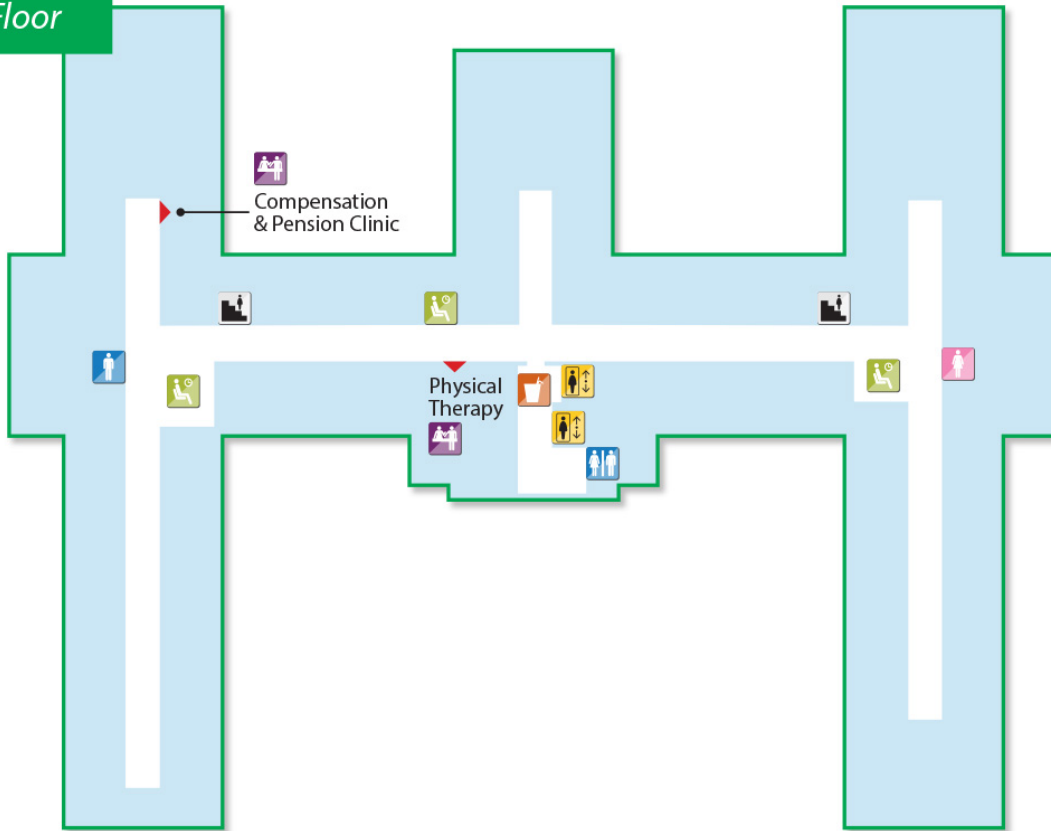

Building 82

Ground Floor

Legend							
	Elevator		Restroom		Women's Restroom		Waiting Area
	Stairs		Check In		Men's Restroom		

First Floor

Building 82
First Floor

Legend

	Elevator		Restroom
	Stairs		Nurse's Station

Second Floor

Building 82 Second Floor

Legend			
	Elevator		Restroom
	Men's Restroom		Women's Restroom
	Vending Machine		Check In
	Stairs		Waiting Area

2D Map