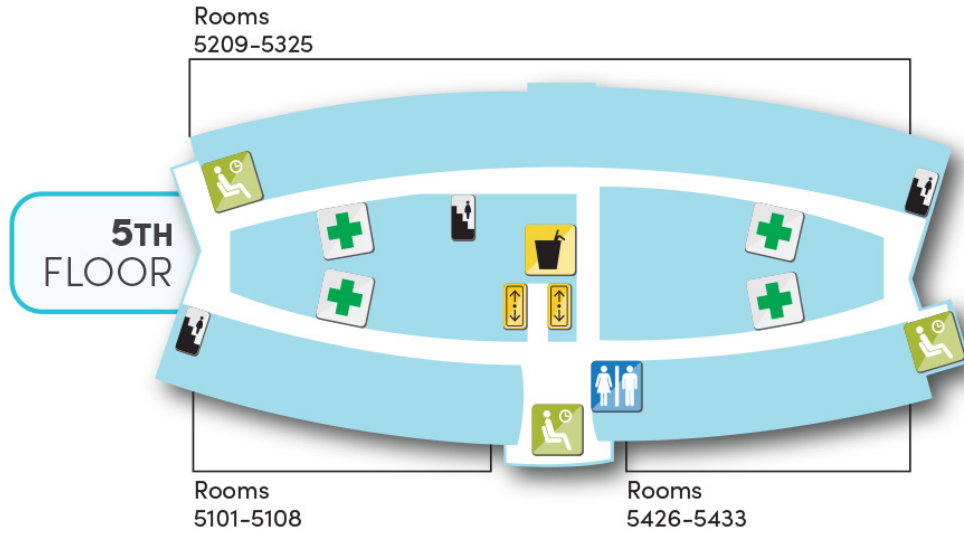

Main Hospital

1st Floor

LEGEND

- | | | | |
|-----------|---------|------------------|----------------|
| Elevators | Stairs | Women's Restroom | Men's Restroom |
| Restrooms | Vending | ATM | Waiting Area |

2nd Floor

LEGEND

- | | | | |
|-----------|------------------|-------------------|--------------|
| Elevators | Stairs | Registration Desk | Waiting Area |
| Restrooms | Information Desk | Coffee Shop | Vending |

Vintage Road Coffee Co.

3rd Floor

LEGEND

- Elevators
- Stairs
- Nurses Station
- Restrooms
- Waiting Area
- Vending

4th Floor

LEGEND

-  Elevators
-  Stairs
-  Nurses Station
-  Restrooms
-  Waiting Area

5th Floor

LEGEND

- Elevators
- Stairs
- Nurses Station
- Restrooms
- Waiting Area
- Vending

7th Floor

LEGEND

- Elevators
- Stairs
- Nurses Station
- Vending
- Restrooms
- Waiting Area
- Registration Desk