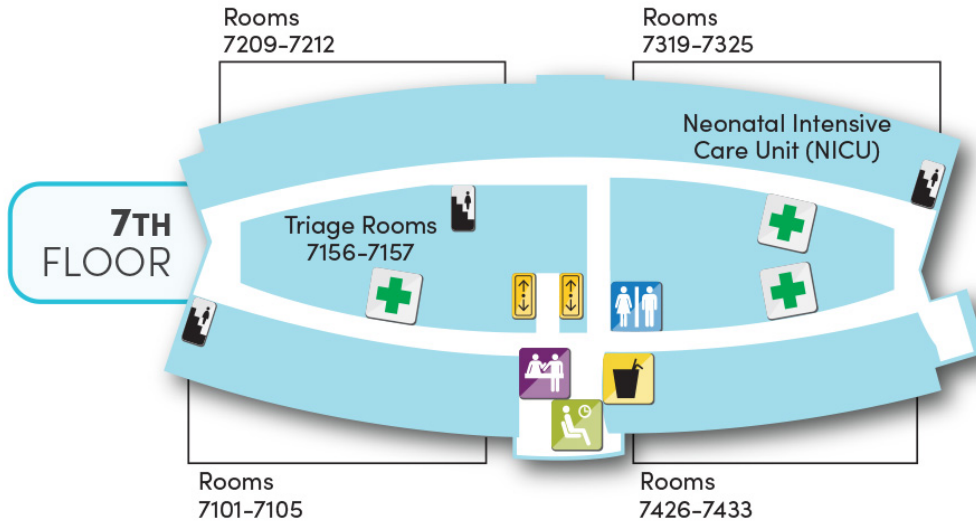

Main Hospital

1st Floor

LEGEND

- | | | | |
|-----------|---------|------------------|----------------|
| Elevators | Stairs | Women's Restroom | Men's Restroom |
| Restrooms | Vending | ATM | Waiting Area |

2nd Floor

LEGEND

- | | | | |
|-----------|------------------|-------------------|--------------|
| Elevators | Stairs | Registration Desk | Waiting Area |
| Restrooms | Information Desk | Coffee Shop | Vending |

Vintage Road Coffee Co.

3rd Floor

LEGEND

- Elevators
- Stairs
- Nurses Station
- Restrooms
- Waiting Area
- Vending

4th Floor

LEGEND

-  Elevators
-  Stairs
-  Nurses Station
-  Restrooms
-  Waiting Area

5th Floor

LEGEND

- Elevators
- Stairs
- Nurses Station
- Restrooms
- Waiting Area
- Vending

7th Floor

LEGEND

- Elevators
- Stairs
- Nurses Station
- Vending
- Restrooms
- Waiting Area
- Registration Desk