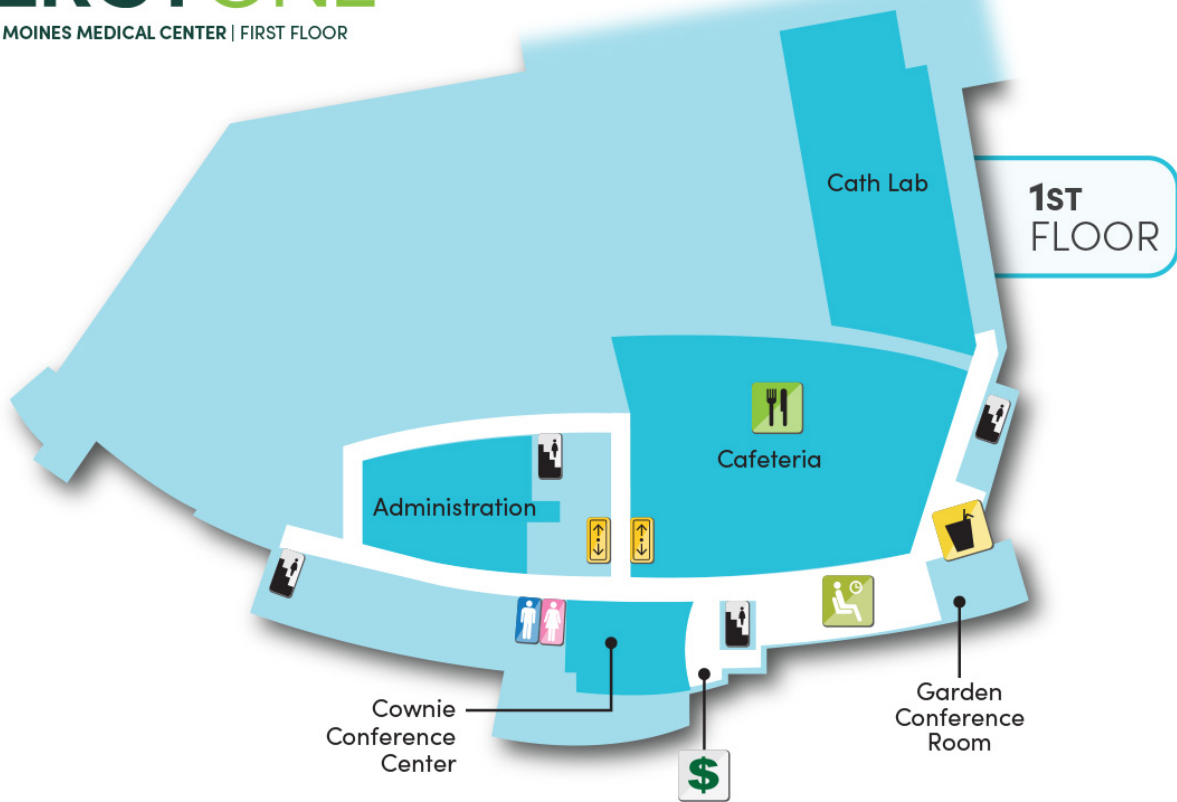

Main Hospital

1st Floor

LEGEND

- | | | | |
|-----------|---------|------------------|----------------|
| Elevators | Stairs | Women's Restroom | Men's Restroom |
| Restrooms | Vending | ATM | Waiting Area |

2nd Floor

LEGEND

- | | | | |
|-----------|------------------|-------------------|--------------|
| Elevators | Stairs | Registration Desk | Waiting Area |
| Restrooms | Information Desk | Coffee Shop | Vending |

Vintage Road Coffee Co.

3rd Floor

LEGEND

- Elevators
- Stairs
- Nurses Station
- Restrooms
- Waiting Area
- Vending

4th Floor

LEGEND

-  Elevators
-  Stairs
-  Nurses Station
-  Restrooms
-  Waiting Area

5th Floor

LEGEND

- Elevators
- Stairs
- Nurses Station
- Restrooms
- Waiting Area
- Vending

7th Floor

LEGEND

- Elevators
- Stairs
- Nurses Station
- Vending
- Restrooms
- Waiting Area
- Registration Desk