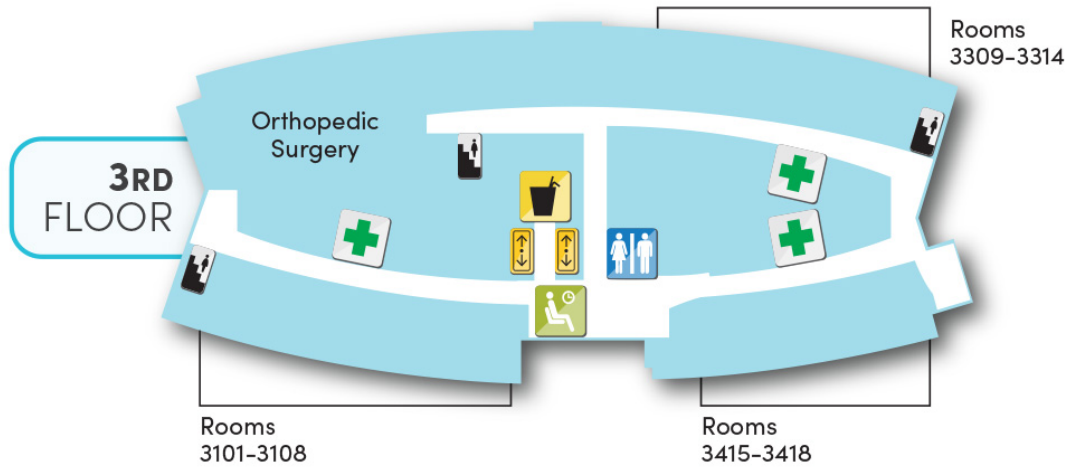

Main Hospital

1st Floor

LEGEND

- | | | | |
|-----------|---------|------------------|----------------|
| Elevators | Stairs | Women's Restroom | Men's Restroom |
| Restrooms | Vending | ATM | Waiting Area |

2nd Floor

LEGEND

- | | | | |
|-----------|------------------|-------------------|--------------|
| Elevators | Stairs | Registration Desk | Waiting Area |
| Restrooms | Information Desk | Coffee Shop | Vending |

Vintage Road Coffee Co.

3rd Floor

LEGEND

- Elevators
- Stairs
- Nurses Station
- Restrooms
- Waiting Area
- Vending

4th Floor

LEGEND

-  Elevators
-  Stairs
-  Nurses Station
-  Restrooms
-  Waiting Area

5th Floor

LEGEND

- Elevators
- Stairs
- Nurses Station
- Restrooms
- Waiting Area
- Vending

7th Floor

LEGEND

- Elevators
- Stairs
- Nurses Station
- Vending
- Restrooms
- Waiting Area
- Registration Desk