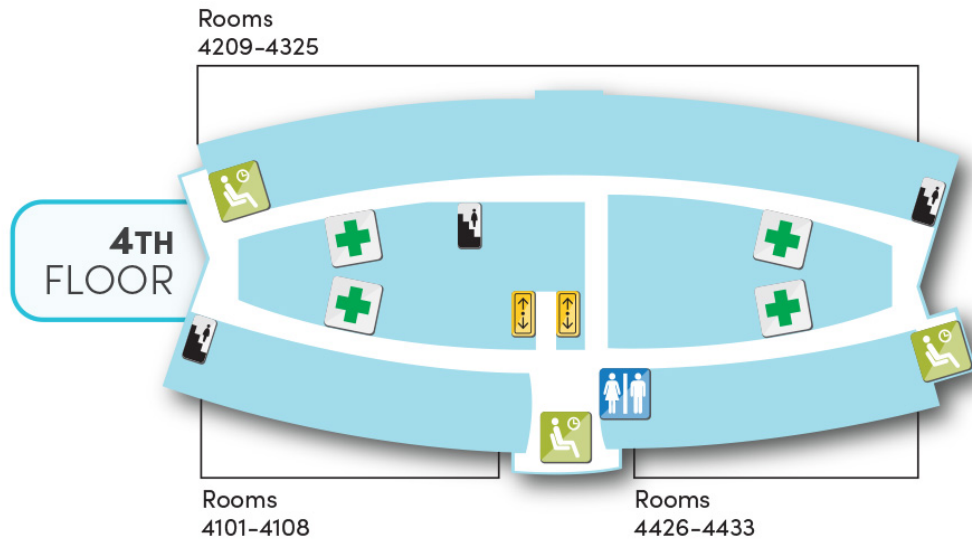

Main Hospital

1st Floor

LEGEND

- | | | | |
|-----------|---------|------------------|----------------|
| Elevators | Stairs | Women's Restroom | Men's Restroom |
| Restrooms | Vending | ATM | Waiting Area |

2nd Floor

LEGEND

- | | | | |
|-----------|------------------|-------------------|--------------|
| Elevators | Stairs | Registration Desk | Waiting Area |
| Restrooms | Information Desk | Coffee Shop | Vending |

Vintage Road Coffee Co.

3rd Floor

LEGEND

- Elevators
- Stairs
- Nurses Station
- Restrooms
- Waiting Area
- Vending

4th Floor

LEGEND

-  Elevators
-  Stairs
-  Nurses Station
-  Restrooms
-  Waiting Area

5th Floor

LEGEND

- Elevators
- Stairs
- Nurses Station
- Restrooms
- Waiting Area
- Vending

7th Floor

LEGEND

- Elevators
- Stairs
- Nurses Station
- Vending
- Restrooms
- Waiting Area
- Registration Desk