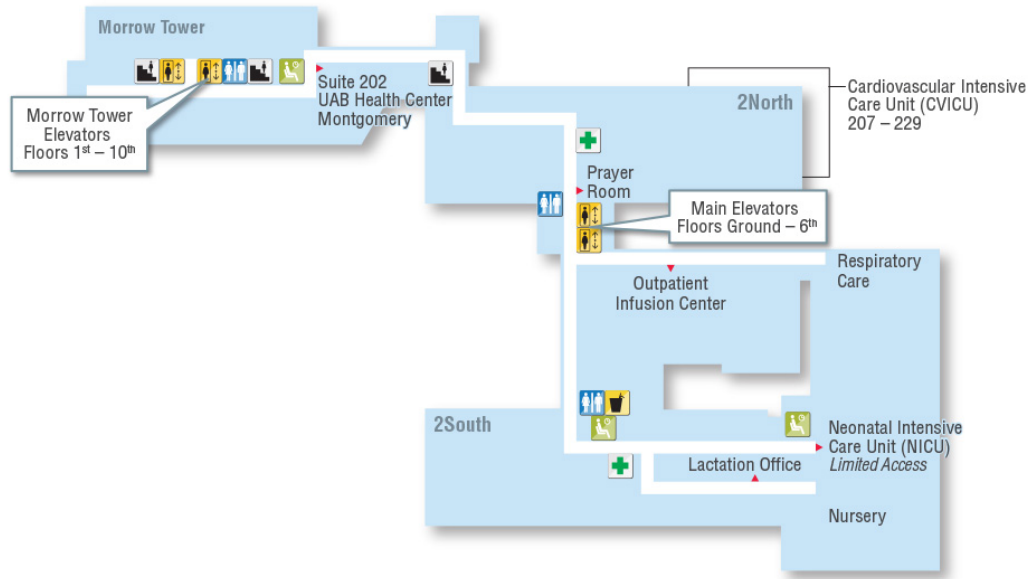

Main Hospital

Ground Floor

G GROUND FLOOR

Main Hospital

The Healing Cup

LEGEND

- Stairs
- Restroom
- Elevators
- Vending Machine

First Floor

1ST FIRST FLOOR

Main Hospital

LEGEND

- Stairs
- Information Desk
- Restroom
- Coffee Shop
- Gift Shop
- Elevators
- Reception/Check-in
- Waiting Area
- Vending Machine
- ATM
- Valet Parking

Second Floor

2ND SECOND FLOOR

Main Hospital

NORTH

LEGEND

- Stairs
- Restroom
- Nurses Station
- Elevators
- Waiting Area
- Vending Machine

Third Floor

3RD **THIRD FLOOR**

Main Hospital

LEGEND

-  Stairs
-  Elevators
-  Nurses Station
-  Waiting Area

Fourth Floor

4TH FOURTH FLOOR

Main Hospital

LEGEND

 Stairs  Elevators  Nurses Station  Waiting Area

Fifth Floor

5TH **FIFTH FLOOR**