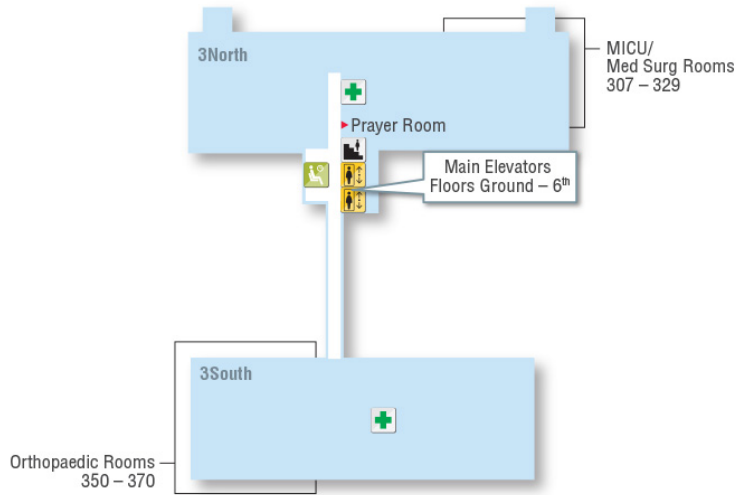

Main Hospital

Ground Floor

G GROUND FLOOR

Main Hospital

The Healing Cup

LEGEND

- Stairs
- Restroom
- Elevators
- Vending Machine

First Floor

1ST FIRST FLOOR

Main Hospital

LEGEND

- Stairs
- Information Desk
- Restroom
- Coffee Shop
- Gift Shop
- Elevators
- Reception/Check-in
- Waiting Area
- Vending Machine
- ATM
- Valet Parking

Second Floor

2ND SECOND FLOOR

Main Hospital

NORTH

LEGEND

- Stairs
- Restroom
- Nurses Station
- Elevators
- Waiting Area
- Vending Machine

Third Floor

3RD **THIRD FLOOR**

Main Hospital

LEGEND

-  Stairs
-  Elevators
-  Nurses Station
-  Waiting Area

Fourth Floor

4TH FOURTH FLOOR

Main Hospital

LEGEND

 Stairs  Elevators  Nurses Station  Waiting Area

Fifth Floor

5TH **FIFTH FLOOR**