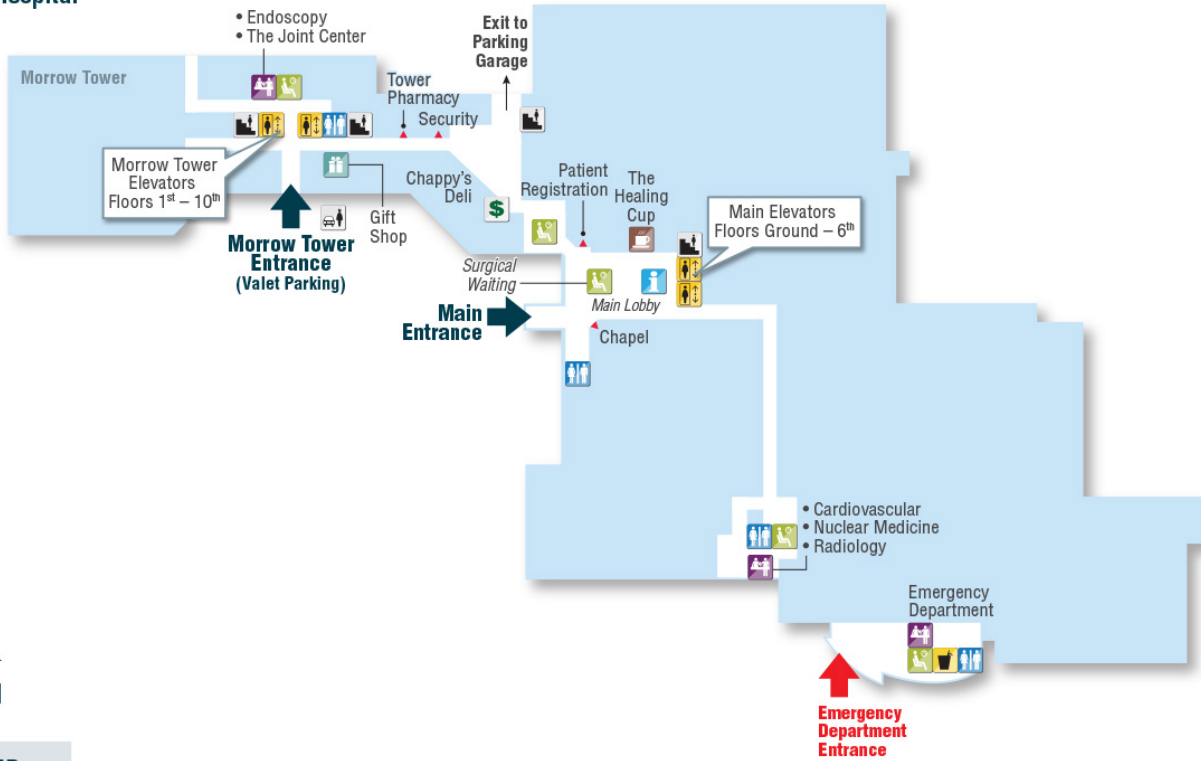

Main Hospital

Ground Floor

G GROUND FLOOR

Main Hospital

The Healing Cup

LEGEND

- Stairs
- Restroom
- Elevators
- Vending Machine

First Floor

1ST FIRST FLOOR

Main Hospital

LEGEND

- Stairs
- Information Desk
- Restroom
- Coffee Shop
- Gift Shop
- Elevators
- Reception/Check-in
- Waiting Area
- Vending Machine
- ATM
- Valet Parking

Second Floor

2ND SECOND FLOOR

Main Hospital

NORTH

LEGEND

- Stairs
- Restroom
- Nurses Station
- Elevators
- Waiting Area
- Vending Machine

Third Floor

3RD **THIRD FLOOR**

Main Hospital

LEGEND

Main Hospital

LEGEND

-  Stairs
-  Elevators
-  Nurses Station
-  Waiting Area

Sixth Floor

6TH SIXTH FLOOR

Main Hospital

LEGEND

- Stairs
- Elevators
- Nurses Station
- Waiting Area