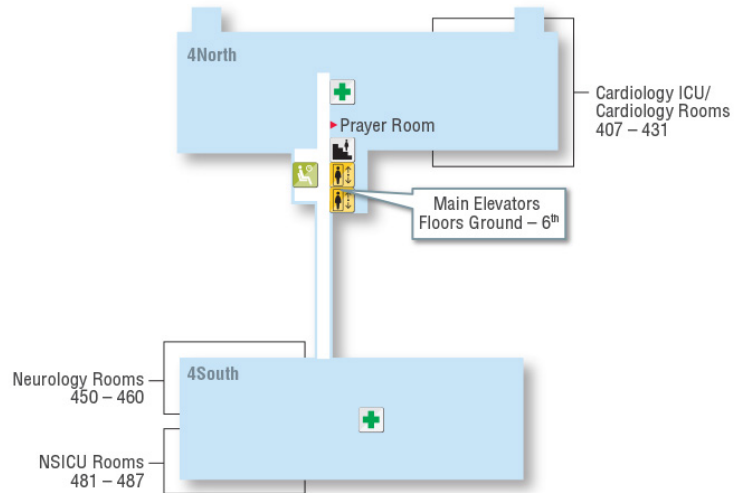

Main Hospital

Ground Floor

G GROUND FLOOR

Main Hospital

The Healing Cup

LEGEND

- Stairs
- Restroom
- Elevators
- Vending Machine

First Floor

1ST FIRST FLOOR

Main Hospital

LEGEND

- Stairs
- Information Desk
- Restroom
- Coffee Shop
- Gift Shop
- Elevators
- Reception/Check-in
- Waiting Area
- Vending Machine
- ATM
- Valet Parking

Second Floor

2ND SECOND FLOOR

Main Hospital

NORTH

LEGEND

- Stairs
- Restroom
- Nurses Station
- Elevators
- Waiting Area
- Vending Machine

Third Floor

3RD **THIRD FLOOR**

Main Hospital

LEGEND

-  Stairs
-  Elevators
-  Nurses Station
-  Waiting Area

Fourth Floor

4TH FOURTH FLOOR

Main Hospital

LEGEND

 Stairs  Elevators  Nurses Station  Waiting Area

Fifth Floor

5TH **FIFTH FLOOR**