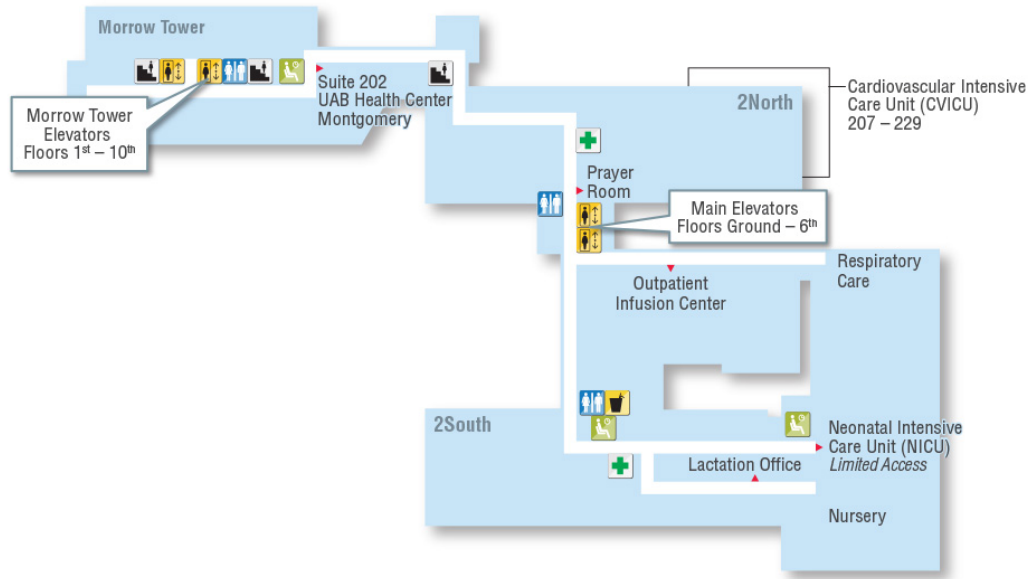

## First Floor

**1<sup>ST</sup> FIRST FLOOR**

**Morrow Tower**

### LEGEND

- |           |                    |              |                 |           |               |
|-----------|--------------------|--------------|-----------------|-----------|---------------|
| Stairs    | Information Desk   | Restroom     | Coffee Shop     | Gift Shop |               |
| Elevators | Reception/Check-in | Waiting Area | Vending Machine | ATM       | Valet Parking |

### LEGEND

- Stairs
- Restroom
- Nurses Station
- Elevators
- Waiting Area
- Vending Machine

## LEGEND

Stairs

Restroom

Elevators

Nurses Station