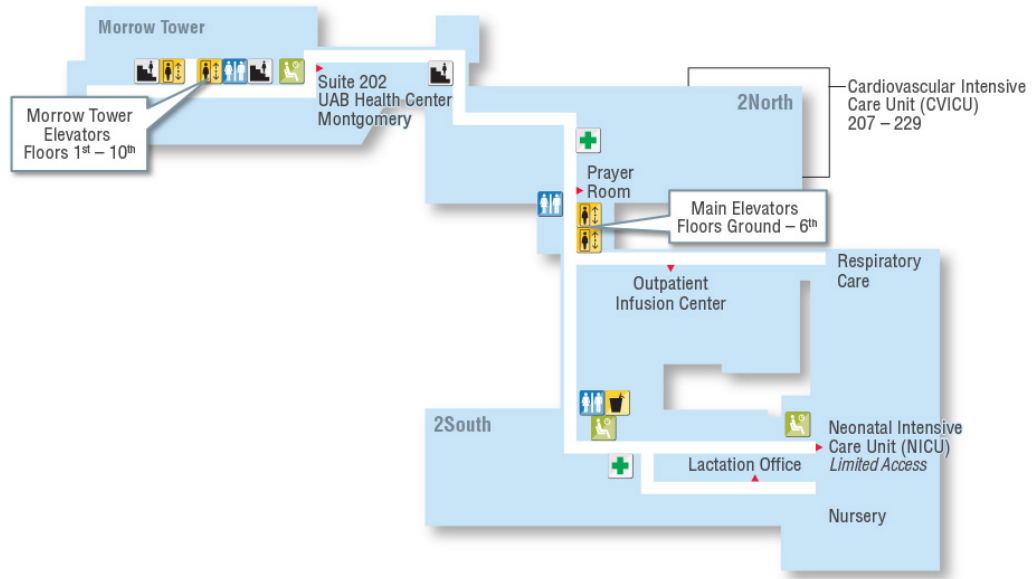

Morrow Tower

First Floor

1ST FIRST FLOOR

Morrow Tower

LEGEND

- | | | | | | |
|-----------|--------------------|--------------|-----------------|-----------|---------------|
| Stairs | Information Desk | Restroom | Coffee Shop | Gift Shop | |
| Elevators | Reception/Check-in | Waiting Area | Vending Machine | ATM | Valet Parking |

Second Floor

2ND SECOND FLOOR

Morrow Tower

LEGEND

- Stairs
- Restroom
- Nurses Station
- Elevators
- Waiting Area
- Vending Machine

Third Floor

3RD **THIRD FLOOR**

Morrow Tower

LEGEND

-  Stairs
-  Restroom
-  Elevators
-  Nurses Station

Fourth Floor

4TH **FOURTH FLOOR**

Morrow Tower

LEGEND

Stairs

Restroom

Morrow Tower

LEGEND

Stairs

Restroom

Elevators

Tenth Floor

10TH TENTH FLOOR

Morrow Tower