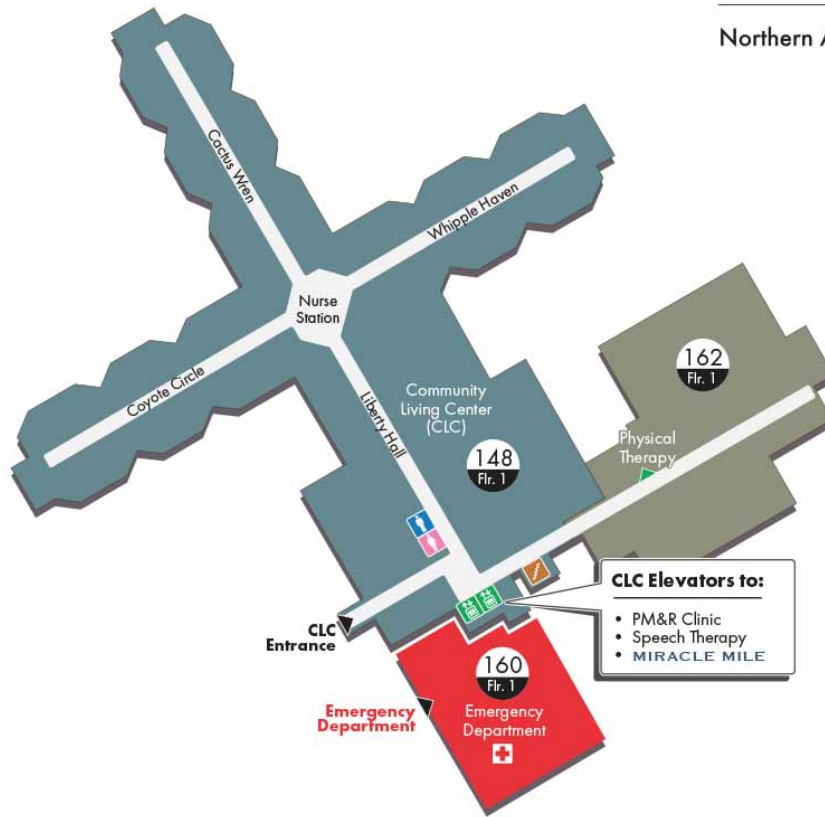

Emergency Department (160)

Floor 1

VA | U.S. Department
of Veterans Affairs

Northern Arizona VA Health Care System

Legend

-  Elevator
-  Stairs
-  Mens Restroom
-  Womens Restroom