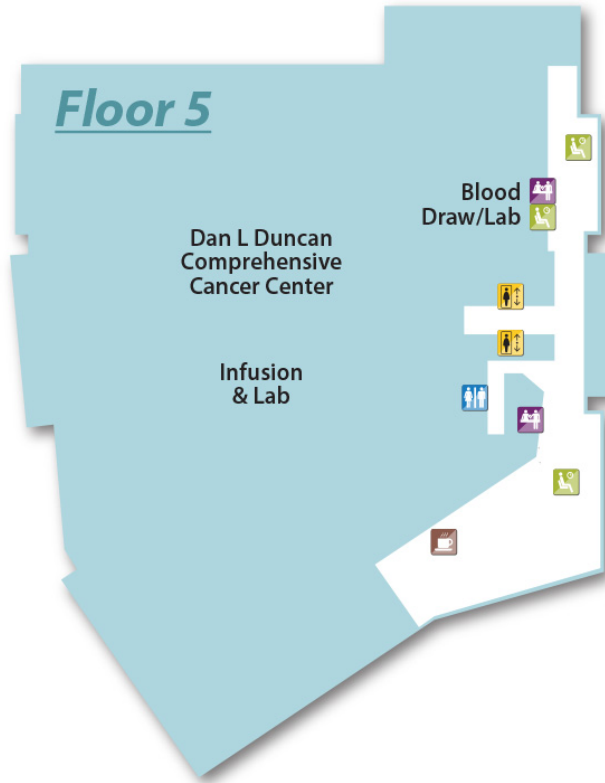

Floor 4

**Baylor St. Luke's
Medical Center**

O'Quinn Medical Tower

Baylor
College of
Medicine

Legend

-  Elevators
-  Reception
-  Waiting Area
-  Restrooms
-  Coffee/Water

Floor 5

**Baylor St. Luke's
Medical Center**

O'Quinn Medical Tower

Baylor
College of
Medicine

Floor 5

Dan L Duncan
Comprehensive
Cancer Center

Infusion
& Lab

Blood
Draw/Lab

Legend

-  Elevators
-  Reception
-  Waiting Area
-  Restrooms
-  Coffee/Water

Floor 6

**Baylor St. Luke's
Medical Center**

O'Quinn Medical Tower

Baylor
College of
Medicine

Floor 6

Dan L Duncan
Comprehensive
Cancer Center

Legend

- Elevators
- Reception
- Waiting Area
- Restrooms
- Coffee/Water

Floor 7

**Baylor St. Luke's
Medical Center**

O'Quinn Medical Tower

Baylor
College of
Medicine

Legend

-  Elevators
-  Reception
-  Waiting Area
-  Restrooms
-  Coffee/Water

Floor 8

**Baylor St. Luke's
Medical Center**