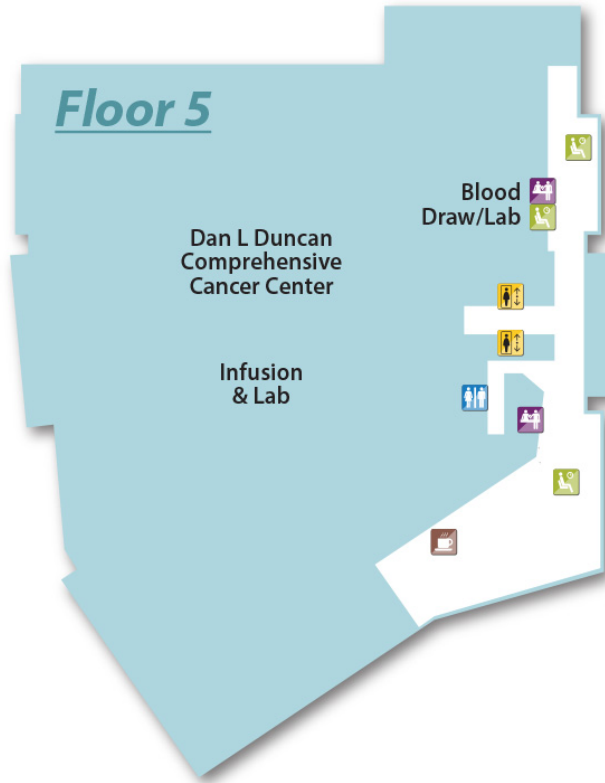

Legend

- Elevators
- Reception
- Waiting Area
- Restrooms

Floor 4

**Baylor St. Luke's
Medical Center**

O'Quinn Medical Tower

Baylor
College of
Medicine

Legend

-  Elevators
-  Reception
-  Waiting Area
-  Restrooms
-  Coffee/Water

Floor 5

**Baylor St. Luke's
Medical Center**

O'Quinn Medical Tower

Floor 5

Dan L Duncan
Comprehensive
Cancer Center

Infusion
& Lab

Blood
Draw/Lab

Legend

-  Elevators
-  Reception
-  Waiting Area
-  Restrooms
-  Coffee/Water

Floor 6

**Baylor St. Luke's
Medical Center**

O'Quinn Medical Tower

Baylor
College of
Medicine

Floor 6

Dan L Duncan
Comprehensive
Cancer Center

Legend

- Elevators
- Reception
- Waiting Area
- Restrooms
- Coffee/Water

Floor 7

**Baylor St. Luke's
Medical Center**

O'Quinn Medical Tower

Baylor
College of
Medicine

Legend

-  Elevators
-  Reception
-  Waiting Area
-  Restrooms
-  Coffee/Water