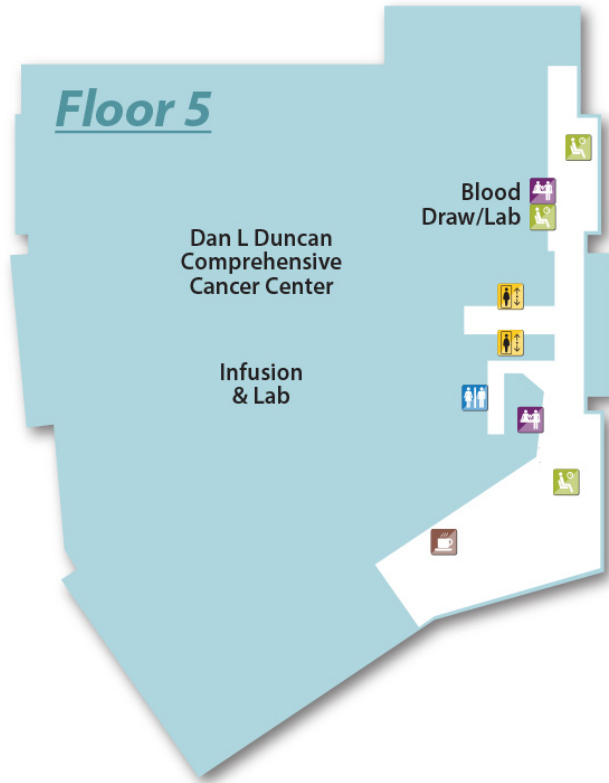

Legend

- Elevators
- Reception
- Waiting Area
- Restrooms

Floor 4

**Baylor St. Luke's
Medical Center**

O'Quinn Medical Tower

Baylor
College of
Medicine

Legend

- Elevators
- Reception
- Waiting Area
- Restrooms
- Coffee/Water

Floor 5

**Baylor St. Luke's
Medical Center**

O'Quinn Medical Tower

Baylor
College of
Medicine

Floor 5

Dan L Duncan
Comprehensive
Cancer Center

Infusion
& Lab

Blood
Draw/Lab

Legend

-  Elevators
-  Reception
-  Waiting Area
-  Restrooms
-  Coffee/Water

Floor 6

**Baylor St. Luke's
Medical Center**

O'Quinn Medical Tower

Baylor
College of
Medicine

Floor 6

Dan L Duncan
Comprehensive
Cancer Center

Legend

- Elevators
- Reception
- Waiting Area
- Restrooms
- Coffee/Water

Floor 7

**Baylor St. Luke's
Medical Center**

O'Quinn Medical Tower

Baylor
College of
Medicine

Legend

-  Elevators
-  Reception
-  Waiting Area
-  Restrooms
-  Coffee/Water