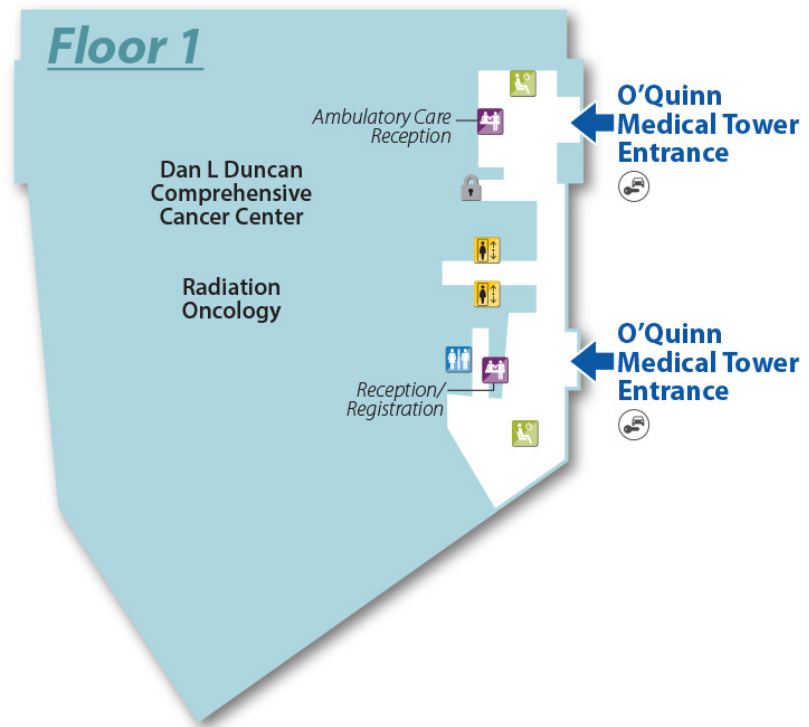

O'Quinn Medical Tower

Floor 1

**Baylor St. Luke's
Medical Center**

O'Quinn Medical Tower

Legend

- Elevators
- Reception
- Waiting Area
- Restrooms
- Coffee/Water
- Valet
- Limited Access (Badge)

Floor 2

**Baylor St. Luke's
Medical Center**

O'Quinn Medical Tower

Legend

- Elevators
- Reception
- Waiting Area
- Restrooms
- Coffee/Water
- Limited Access (Badge)

Floor 3

**Baylor St. Luke's
Medical Center**

O'Quinn Medical Tower

Baylor
College of
Medicine

Legend

- Elevators
- Reception
- Waiting Area
- Restrooms

Floor 4

**Baylor St. Luke's
Medical Center**

O'Quinn Medical Tower

Baylor
College of
Medicine

Legend

- Elevators
- Reception
- Waiting Area
- Restrooms
- Coffee/Water

Legend

-  Elevators
-  Reception
-  Waiting Area
-  Restrooms
-  Coffee/Water

Floor 6

**Baylor St. Luke's
Medical Center**

O'Quinn Medical Tower

Baylor
College of
Medicine

Floor 6

Dan L Duncan
Comprehensive
Cancer Center