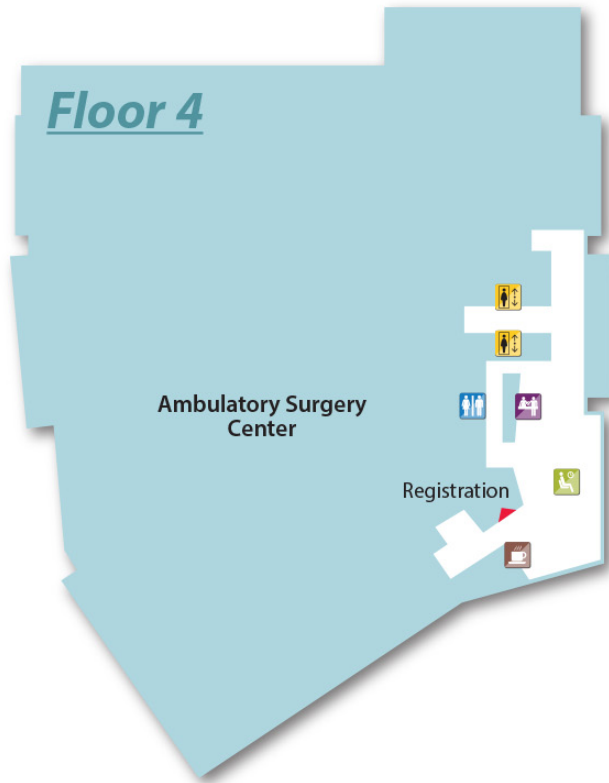

O'Quinn Medical Tower

Legend

- Elevators
- Reception
- Waiting Area
- Restrooms
- Coffee/Water
- Limited Access (Badge)

Floor 3

**Baylor St. Luke's
Medical Center**

O'Quinn Medical Tower

Baylor
College of
Medicine

Legend

- Elevators
- Reception
- Waiting Area
- Restrooms

Floor 4

**Baylor St. Luke's
Medical Center**

O'Quinn Medical Tower

Baylor
College of
Medicine

Legend

-  Elevators
-  Reception
-  Waiting Area
-  Restrooms
-  Coffee/Water

Floor 5

**Baylor St. Luke's
Medical Center**

O'Quinn Medical Tower

Floor 5

Dan L Duncan
Comprehensive
Cancer Center

Infusion
& Lab

Blood
Draw/Lab

Legend

-  Elevators
-  Reception
-  Waiting Area
-  Restrooms
-  Coffee/Water

Floor 6

**Baylor St. Luke's
Medical Center**

O'Quinn Medical Tower

Baylor
College of
Medicine

Floor 6

Dan L Duncan
Comprehensive
Cancer Center