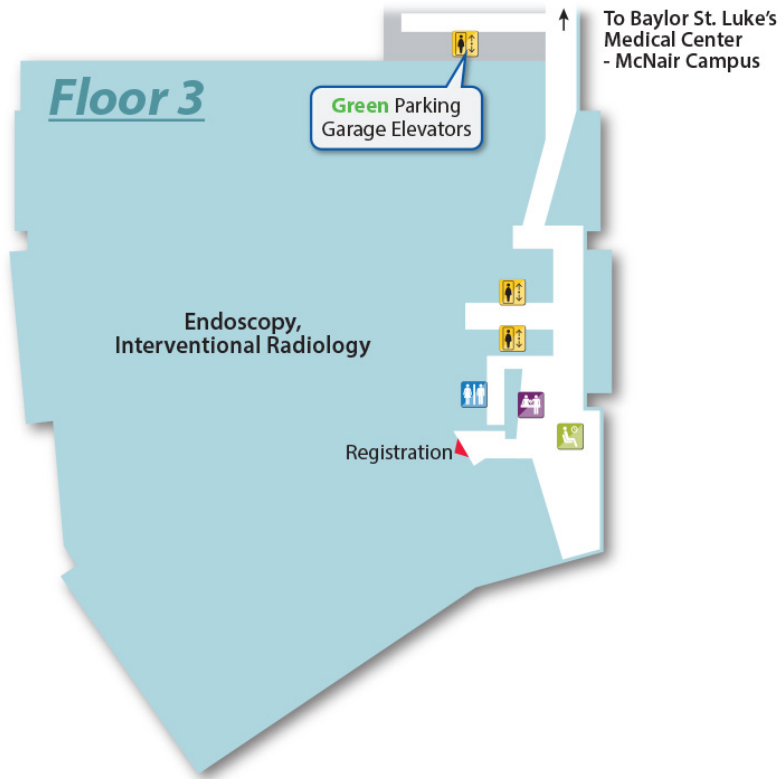

O'Quinn Medical Tower

Floor 1

**Baylor St. Luke's
Medical Center**

O'Quinn Medical Tower

Legend

- Elevators
- Reception
- Waiting Area
- Restrooms
- Coffee/Water
- Valet
- Limited Access (Badge)

Floor 2

**Baylor St. Luke's
Medical Center**

O'Quinn Medical Tower

Legend

- Elevators
- Reception
- Waiting Area
- Restrooms
- Coffee/Water
- Limited Access (Badge)

Floor 3

**Baylor St. Luke's
Medical Center**

O'Quinn Medical Tower

Baylor
College of
Medicine

Legend

- Elevators
- Reception
- Waiting Area
- Restrooms

Floor 4

**Baylor St. Luke's
Medical Center**

O'Quinn Medical Tower

Baylor
College of
Medicine

Legend

- Elevators
- Reception
- Waiting Area
- Restrooms
- Coffee/Water

Legend

-  Elevators
-  Reception
-  Waiting Area
-  Restrooms
-  Coffee/Water

Floor 6

**Baylor St. Luke's
Medical Center**

O'Quinn Medical Tower

Baylor
College of
Medicine

Floor 6

Dan L Duncan
Comprehensive
Cancer Center