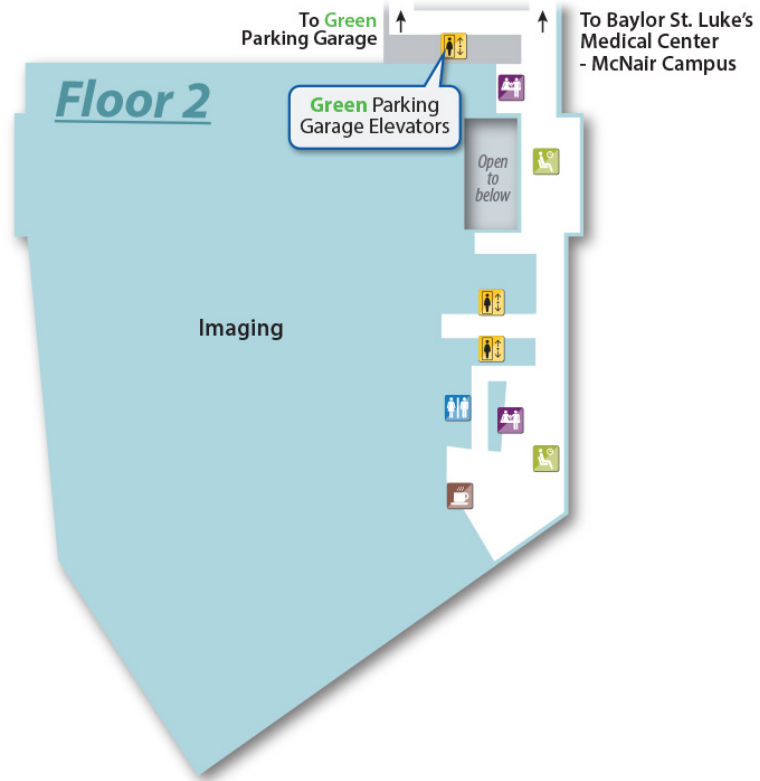

O'Quinn Medical Tower

Floor 1

**Baylor St. Luke's
Medical Center**

O'Quinn Medical Tower

Legend

- Elevators
- Reception
- Waiting Area
- Restrooms
- Coffee/Water
- Valet
- Limited Access (Badge)

Floor 2

**Baylor St. Luke's
Medical Center**

O'Quinn Medical Tower

Legend

- Elevators
- Reception
- Waiting Area
- Restrooms
- Coffee/Water
- Limited Access (Badge)

Floor 3

**Baylor St. Luke's
Medical Center**

O'Quinn Medical Tower

Legend

-  Elevators
-  Reception
-  Waiting Area
-  Restrooms

O'Quinn Medical Tower

Baylor
College of
Medicine

Floor 5

Dan L Duncan
Comprehensive
Cancer Center

Infusion
& Lab

Blood
Draw/Lab

Legend

-  Elevators
-  Reception
-  Waiting Area
-  Restrooms
-  Coffee/Water

Floor 6

**Baylor St. Luke's
Medical Center**

O'Quinn Medical Tower

Baylor
College of
Medicine

Floor 6

Dan L Duncan
Comprehensive
Cancer Center

Legend

- Elevators
- Reception
- Waiting Area
- Restrooms
- Coffee/Water