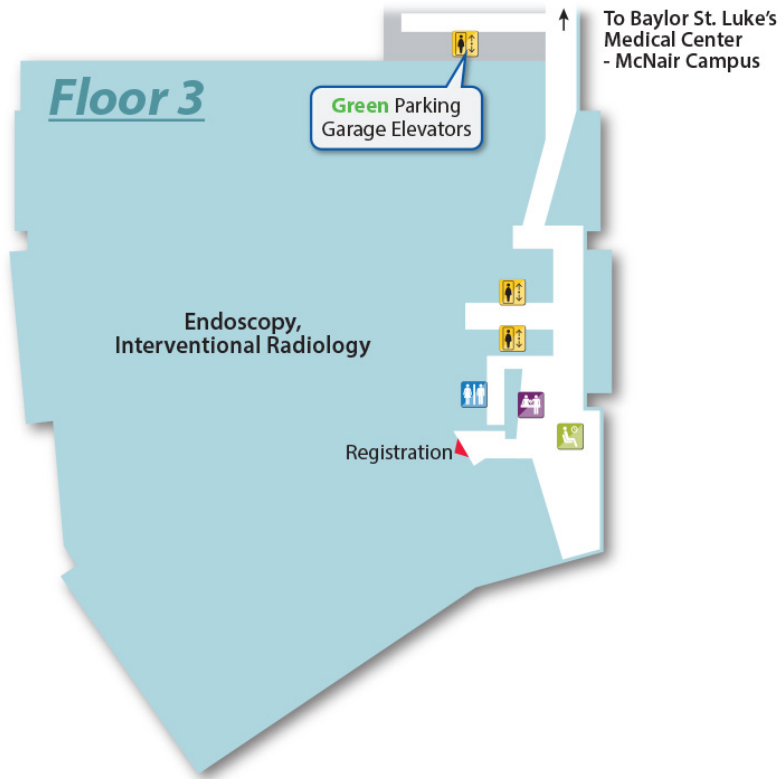

O'Quinn Medical Tower

Floor 1

**Baylor St. Luke's
Medical Center**

O'Quinn Medical Tower

Legend

- Elevators
- Reception
- Waiting Area
- Restrooms
- Coffee/Water
- Valet
- Limited Access (Badge)

Floor 2

**Baylor St. Luke's
Medical Center**

O'Quinn Medical Tower

Legend

- Elevators
- Reception
- Waiting Area
- Restrooms
- Coffee/Water
- Limited Access (Badge)

Floor 3

**Baylor St. Luke's
Medical Center**

O'Quinn Medical Tower

Baylor
College of
Medicine

Legend

- Elevators
- Reception
- Waiting Area
- Restrooms

Floor 4

**Baylor St. Luke's
Medical Center**

O'Quinn Medical Tower

Baylor
College of
Medicine

Legend

-  Elevators
-  Reception
-  Waiting Area
-  Restrooms
-  Coffee/Water

-  Elevators
-  Reception
-  Waiting Area
-  Restrooms
-  Coffee/Water

Floor 6

**Baylor St. Luke's
Medical Center**

O'Quinn Medical Tower

Baylor
College of
Medicine

Floor 6

Dan L Duncan
Comprehensive
Cancer Center