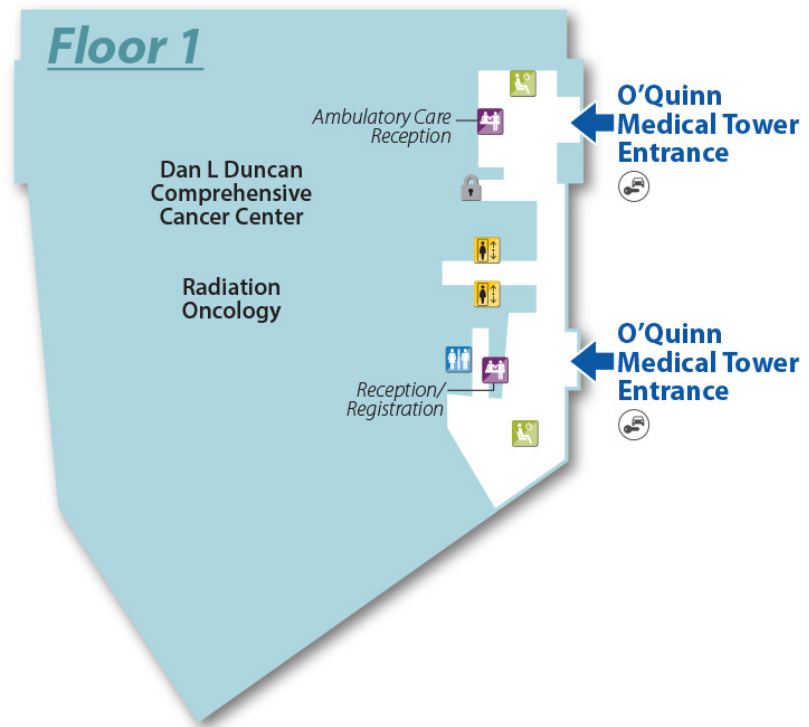

O'Quinn Medical Tower

Floor 1

**Baylor St. Luke's
Medical Center**

O'Quinn Medical Tower

Legend

- Elevators
- Reception
- Waiting Area
- Restrooms
- Coffee/Water
- Valet
- Limited Access (Badge)

Floor 2

**Baylor St. Luke's
Medical Center**

O'Quinn Medical Tower

Legend

- Elevators
- Reception
- Waiting Area
- Restrooms
- Coffee/Water
- Limited Access (Badge)

Floor 3

**Baylor St. Luke's
Medical Center**

O'Quinn Medical Tower

Baylor
College of
Medicine

Legend

- Elevators
- Reception
- Waiting Area
- Restrooms

Floor 4

**Baylor St. Luke's
Medical Center**

O'Quinn Medical Tower

Baylor
College of
Medicine

Legend

-  Elevators
-  Reception
-  Waiting Area
-  Restrooms
-  Coffee/Water

-  Elevators
-  Reception
-  Waiting Area
-  Restrooms
-  Coffee/Water

Floor 6

**Baylor St. Luke's
Medical Center**

O'Quinn Medical Tower

Baylor
College of
Medicine

Floor 6

Dan L Duncan
Comprehensive
Cancer Center