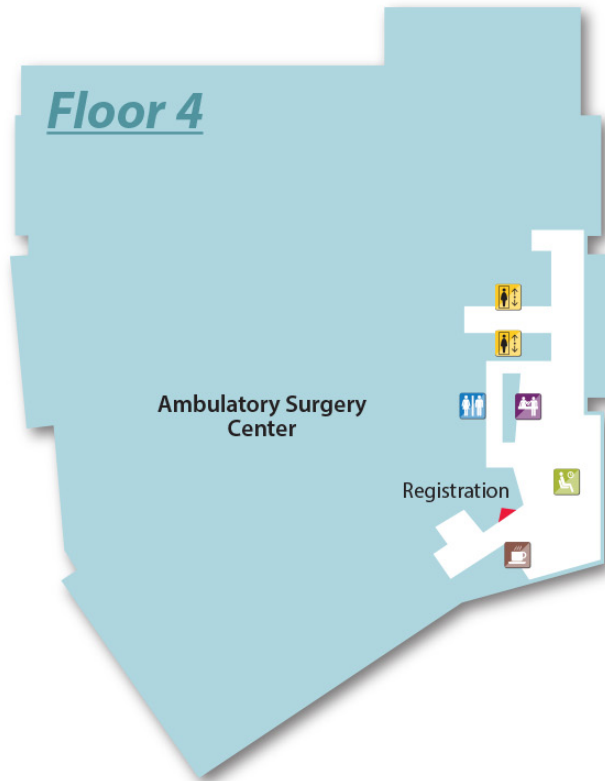

O'Quinn Medical Tower

Floor 1

**Baylor St. Luke's
Medical Center**

O'Quinn Medical Tower

Legend

- Elevators
- Reception
- Waiting Area
- Restrooms
- Coffee/Water
- Valet
- Limited Access (Badge)

Floor 2

**Baylor St. Luke's
Medical Center**

O'Quinn Medical Tower

Legend

- Elevators
- Reception
- Waiting Area
- Restrooms
- Coffee/Water
- Limited Access (Badge)

Floor 3

**Baylor St. Luke's
Medical Center**

O'Quinn Medical Tower

Legend

-  Elevators
-  Reception
-  Waiting Area
-  Restrooms

Floor 4

**Baylor St. Luke's
Medical Center**

O'Quinn Medical Tower

Baylor
College of
Medicine

Legend

-  Elevators
-  Reception
-  Waiting Area
-  Restrooms
-  Coffee/Water

Floor 5

**Baylor St. Luke's
Medical Center**

O'Quinn Medical Tower

Baylor
College of
Medicine

Floor 5

Dan L Duncan
Comprehensive
Cancer Center

Infusion
& Lab

Blood
Draw/Lab

Legend

-  Elevators
-  Reception
-  Waiting Area
-  Restrooms
-  Coffee/Water