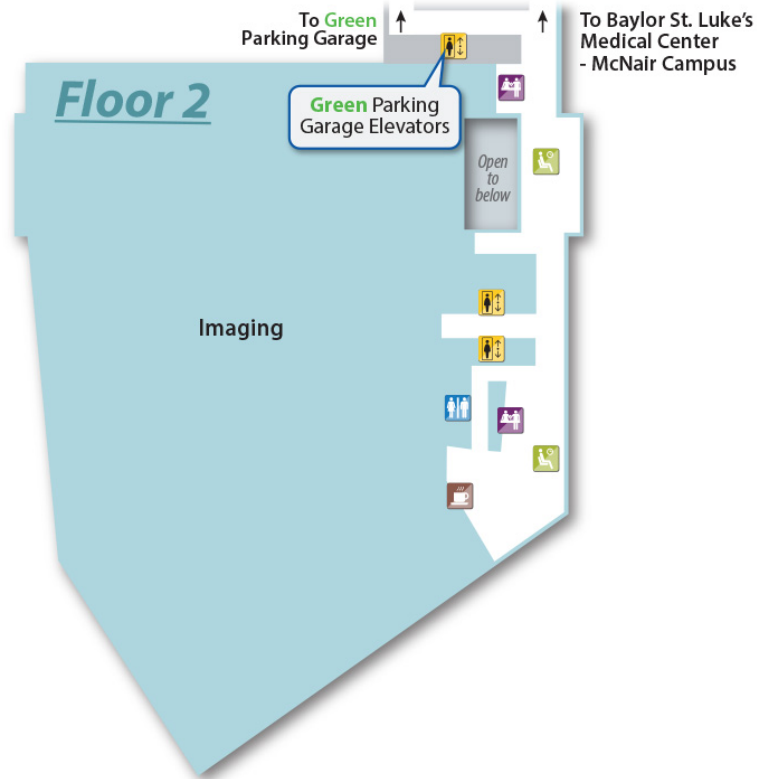

O'Quinn Medical Tower

Floor 1

**Baylor St. Luke's
Medical Center**

O'Quinn Medical Tower

Legend

- Elevators
- Reception
- Waiting Area
- Restrooms
- Coffee/Water
- Valet
- Limited Access (Badge)

Floor 2

**Baylor St. Luke's
Medical Center**

O'Quinn Medical Tower

Legend

- Elevators
- Reception
- Waiting Area
- Restrooms
- Coffee/Water
- Limited Access (Badge)

Floor 3

**Baylor St. Luke's
Medical Center**

O'Quinn Medical Tower

Baylor
College of
Medicine

Legend

- Elevators
- Reception
- Waiting Area
- Restrooms

Floor 4

**Baylor St. Luke's
Medical Center**

O'Quinn Medical Tower

Baylor
College of
Medicine

Legend

- Elevators
- Reception
- Waiting Area
- Restrooms
- Coffee/Water

Legend

-  Elevators
-  Reception
-  Waiting Area
-  Restrooms
-  Coffee/Water

Floor 6

**Baylor St. Luke's
Medical Center**

O'Quinn Medical Tower

Baylor
College of
Medicine

Floor 6

Dan L Duncan
Comprehensive
Cancer Center