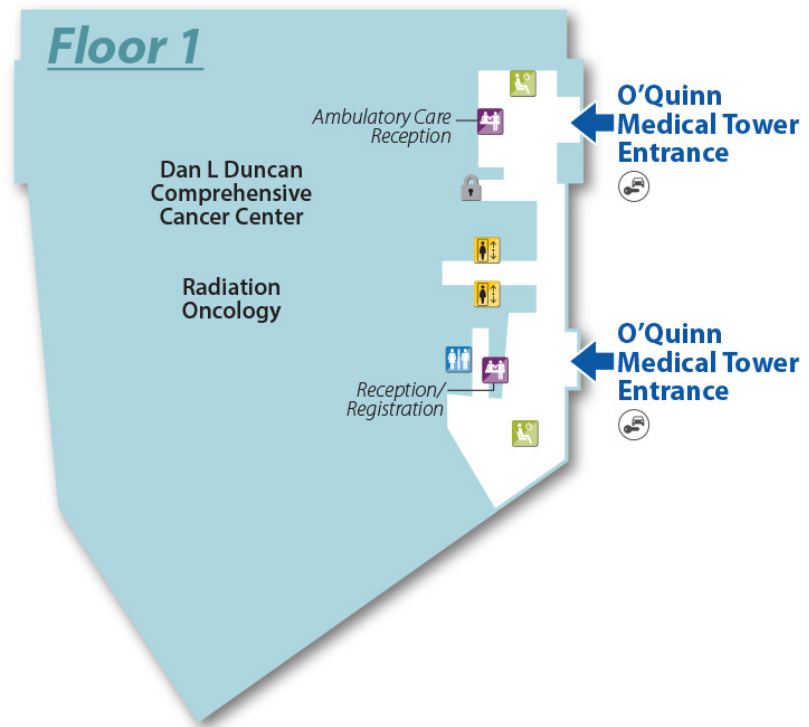

O'Quinn Medical Tower

Floor 1

**Baylor St. Luke's
Medical Center**

O'Quinn Medical Tower

Legend

- Elevators
- Reception
- Waiting Area
- Restrooms
- Coffee/Water
- Valet
- Limited Access (Badge)

Floor 2

**Baylor St. Luke's
Medical Center**

O'Quinn Medical Tower

Legend

- Elevators
- Reception
- Waiting Area
- Restrooms
- Coffee/Water
- Limited Access (Badge)

Floor 3

**Baylor St. Luke's
Medical Center**

O'Quinn Medical Tower

Legend

-  Elevators
-  Reception
-  Waiting Area
-  Restrooms

O'Quinn Medical Tower

Baylor
College of
Medicine

Floor 5

Dan L Duncan
Comprehensive
Cancer Center

Infusion
& Lab

Blood
Draw/Lab

Legend

-  Elevators
-  Reception
-  Waiting Area
-  Restrooms
-  Coffee/Water

Floor 6

**Baylor St. Luke's
Medical Center**

O'Quinn Medical Tower

Baylor
College of
Medicine

Floor 6

Dan L Duncan
Comprehensive
Cancer Center

Legend

- Elevators
- Reception
- Waiting Area
- Restrooms
- Coffee/Water