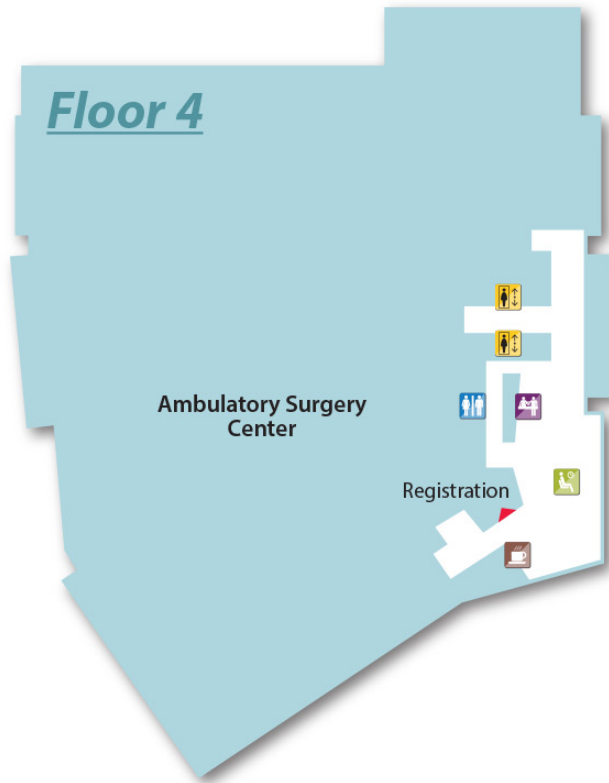

O'Quinn Medical Tower

Floor 1

**Baylor St. Luke's
Medical Center**

O'Quinn Medical Tower

Legend

- Elevators
- Reception
- Waiting Area
- Restrooms
- Coffee/Water
- Valet
- Limited Access (Badge)

Floor 2

**Baylor St. Luke's
Medical Center**

O'Quinn Medical Tower

Legend

- Elevators
- Reception
- Waiting Area
- Restrooms
- Coffee/Water
- Limited Access (Badge)

Floor 3

**Baylor St. Luke's
Medical Center**

O'Quinn Medical Tower

Baylor
College of
Medicine

Legend

- Elevators
- Reception
- Waiting Area
- Restrooms

Floor 4

**Baylor St. Luke's
Medical Center**

O'Quinn Medical Tower

Baylor
College of
Medicine

Legend

- Elevators
- Reception
- Waiting Area
- Restrooms
- Coffee/Water

Legend

-  Elevators
-  Reception
-  Waiting Area
-  Restrooms
-  Coffee/Water

Floor 6

**Baylor St. Luke's
Medical Center**

O'Quinn Medical Tower

Baylor
College of
Medicine

Floor 6

Dan L Duncan
Comprehensive
Cancer Center