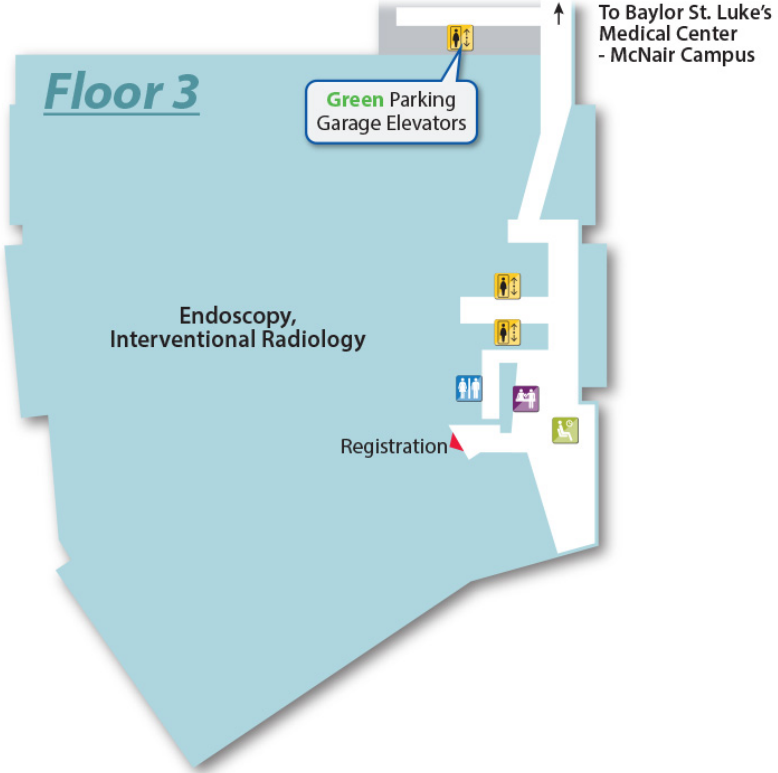

O'Quinn Medical Tower

Floor 1

**Baylor St. Luke's
Medical Center**

O'Quinn Medical Tower

Legend

- Elevators
- Reception
- Waiting Area
- Restrooms
- Coffee/Water
- Valet
- Limited Access (Badge)

Floor 2

**Baylor St. Luke's
Medical Center**

O'Quinn Medical Tower

Legend

- Elevators
- Reception
- Waiting Area
- Restrooms
- Coffee/Water
- Limited Access (Badge)

Floor 3

**Baylor St. Luke's
Medical Center**

O'Quinn Medical Tower

Legend

-  Elevators
-  Reception
-  Waiting Area
-  Restrooms

Floor 4

**Baylor St. Luke's
Medical Center**

O'Quinn Medical Tower

Baylor
College of
Medicine

Legend

-  Elevators
-  Reception
-  Waiting Area
-  Restrooms
-  Coffee/Water

Floor 5

**Baylor St. Luke's
Medical Center**

O'Quinn Medical Tower

Baylor
College of
Medicine

Floor 5

Dan L Duncan
Comprehensive
Cancer Center

Infusion
& Lab

Blood
Draw/Lab

Legend

-  Elevators
-  Reception
-  Waiting Area
-  Restrooms
-  Coffee/Water