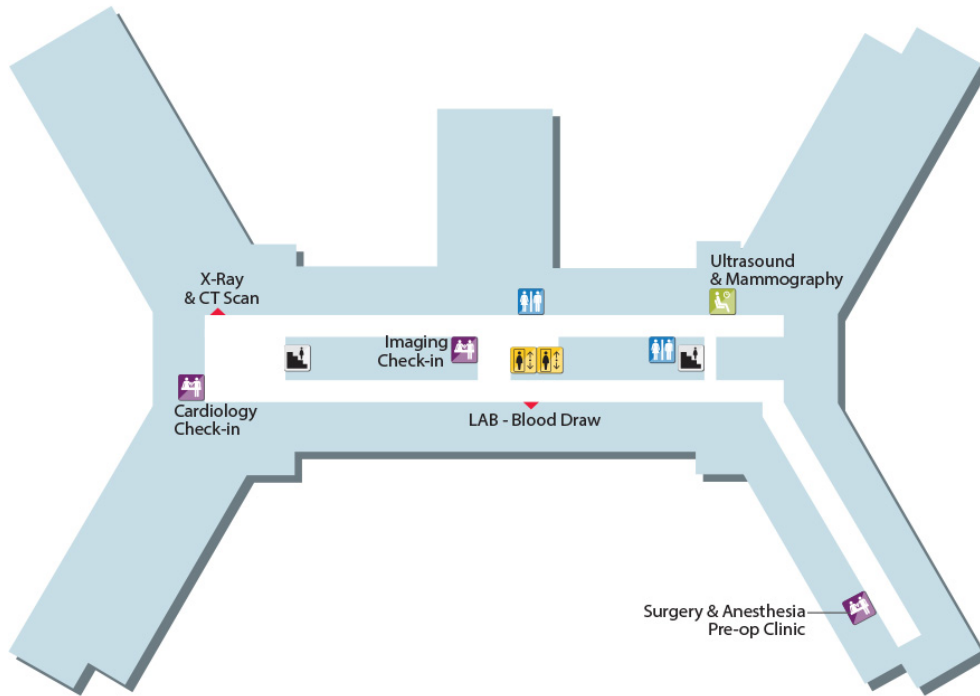

Medical Center

Ground Floor

Building 2

GROUND FLOOR

Legend

-  Elevator
-  Waiting Area

First Floor

Building 2 FIRST FLOOR

Legend

-  Elevator
-  Stairs
-  Check-in
-  Waiting Area
-  Womens Restroom
-  Mens Restroom
-  Starbucks®

Second Floor

Building 2

SECOND FLOOR

Legend

-  Elevator
-  Stairs
-  Check-in
-  Waiting Area
-  Restroom

Third Floor

Building 2

THIRD FLOOR

Legend

-  Elevator
-  Stairs
-  Check-In
-  Womens Restroom
-  Mens Restroom
-  Nurses Station

Fourth Floor

Building 2

FOURTH FLOOR

Legend

-  Elevator
-  Stairs
-  Check-in
-  Waiting Area
-  Restroom
-  Womens Restroom
-  Mens Restroom
-  Nurses Station
-  Restricted Access

Fifth Floor

Building 2 FIFTH FLOOR

Legend

-  Elevator
-  Stairs
-  Nurses
Station
-  Restricted
Access