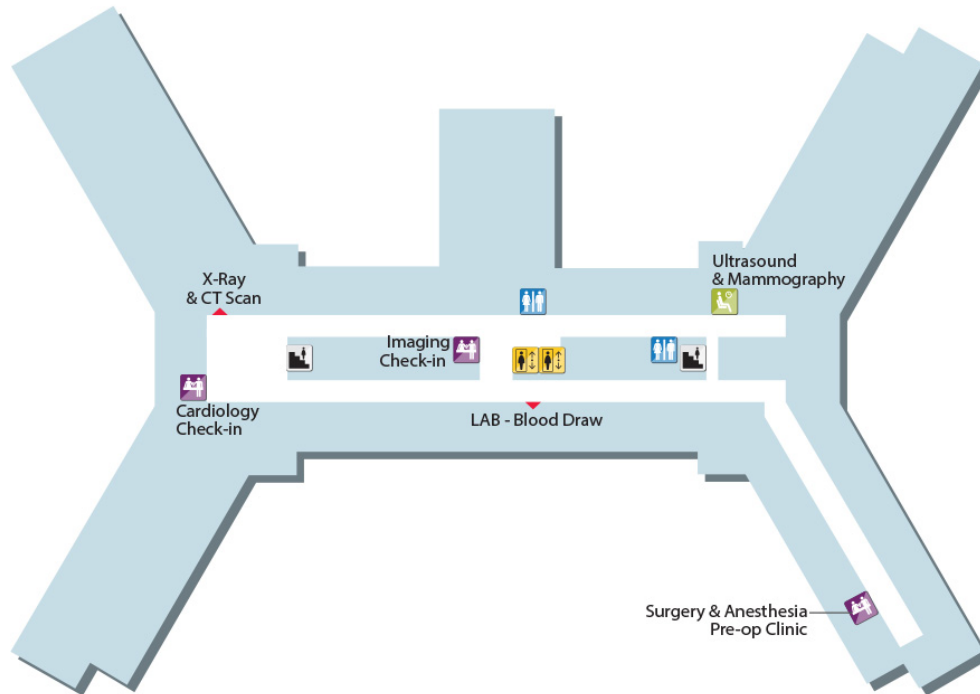

Medical Center

Ground Floor

Building 2

GROUND FLOOR

Legend

-  Elevator
-  Waiting Area

First Floor

Building 2 FIRST FLOOR

Legend

-  Elevator
-  Stairs
-  Check-in
-  Waiting Area
-  Womens Restroom
-  Mens Restroom
-  Starbucks®

Second Floor

Building 2

SECOND FLOOR

Legend

-  Elevator
-  Stairs
-  Check-in
-  Waiting Area
-  Restroom

Third Floor

Building 2

THIRD FLOOR

Legend

-  Elevator
-  Stairs
-  Check-In
-  Womens Restroom
-  Mens Restroom
-  Nurses Station

Fourth Floor

Building 2

FOURTH FLOOR

Legend

-  Elevator
-  Stairs
-  Check-in
-  Waiting Area
-  Restroom
-  Womens Restroom
-  Mens Restroom
-  Nurses Station
-  Restricted Access

Fifth Floor

Building 2

FIFTH FLOOR

Legend

-  Elevator
-  Stairs
-  Nurses Station
-  Restricted Access