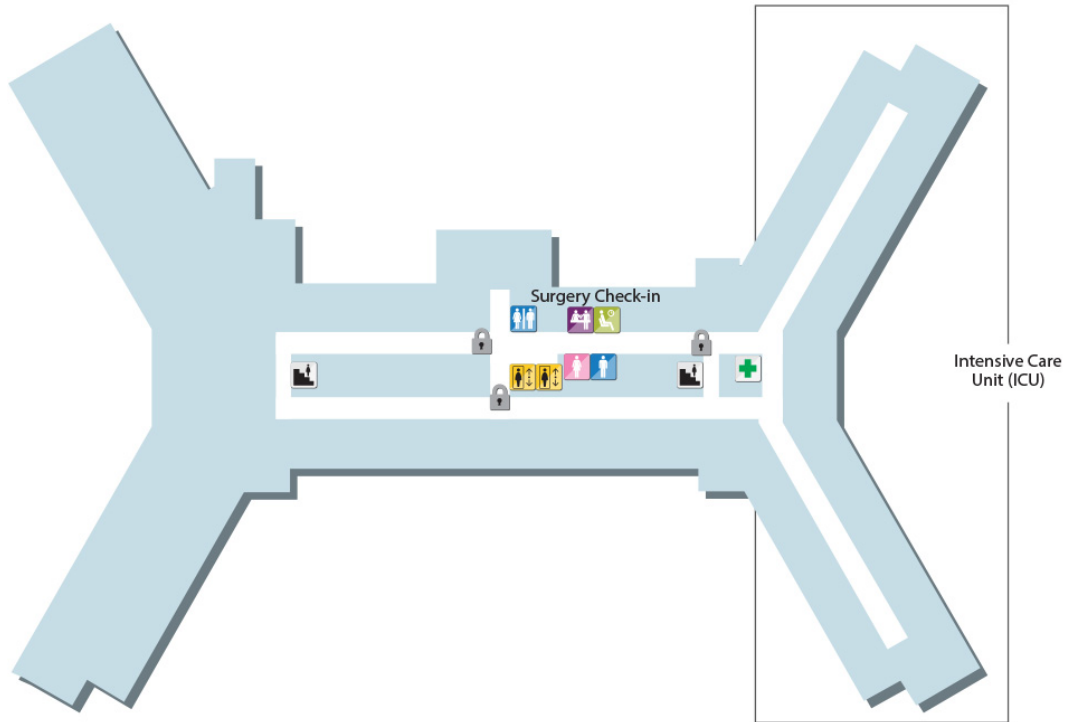

Medical Center

Ground Floor

Building 2

GROUND FLOOR

Legend

-  Elevator
-  Waiting Area

First Floor

Building 2 FIRST FLOOR

Legend

-  Elevator
-  Stairs
-  Check-in
-  Waiting Area
-  Womens Restroom
-  Mens Restroom
-  Starbucks®

Second Floor

Building 2

SECOND FLOOR

Legend

-  Elevator
-  Stairs
-  Check-in
-  Waiting Area
-  Restroom

Third Floor

Building 2

THIRD FLOOR

Legend

-  Elevator
-  Stairs
-  Check-In
-  Womens Restroom
-  Mens Restroom
-  Nurses Station

Fourth Floor

Building 2

FOURTH FLOOR

Legend

-  Elevator
-  Stairs
-  Check-in
-  Waiting Area
-  Restroom
-  Womens Restroom
-  Mens Restroom
-  Nurses Station
-  Restricted Access

Fifth Floor

Building 2

FIFTH FLOOR

Legend

-  Elevator
-  Stairs
-  Nurses Station
-  Restricted Access