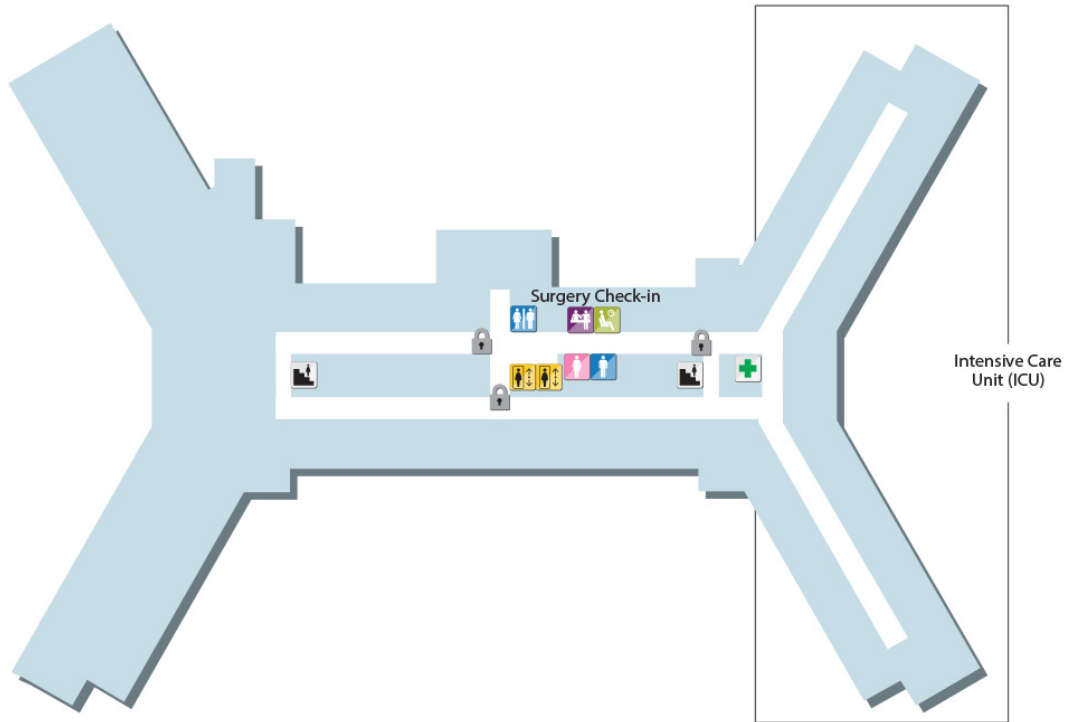

Medical Center

Ground Floor

Building 2

GROUND FLOOR

Legend

-  Elevator
-  Waiting Area

First Floor

Building 2 FIRST FLOOR

Legend

-  Elevator
-  Stairs
-  Check-in
-  Waiting Area
-  Womens Restroom
-  Mens Restroom
-  Starbucks®

Second Floor

Building 2

SECOND FLOOR

Legend

-  Elevator
-  Stairs
-  Check-in
-  Waiting Area
-  Restroom

Third Floor

Building 2

THIRD FLOOR

Legend

-  Elevator
-  Stairs
-  Check-In
-  Womens Restroom
-  Mens Restroom
-  Nurses Station

Fourth Floor

Building 2

FOURTH FLOOR

Legend

-  Elevator
-  Stairs
-  Check-in
-  Waiting Area
-  Restroom
-  Womens Restroom
-  Mens Restroom
-  Nurses Station
-  Restricted Access

Fifth Floor

Building 2 FIFTH FLOOR

Legend

-  Elevator
-  Stairs
-  Nurses
Station
-  Restricted
Access