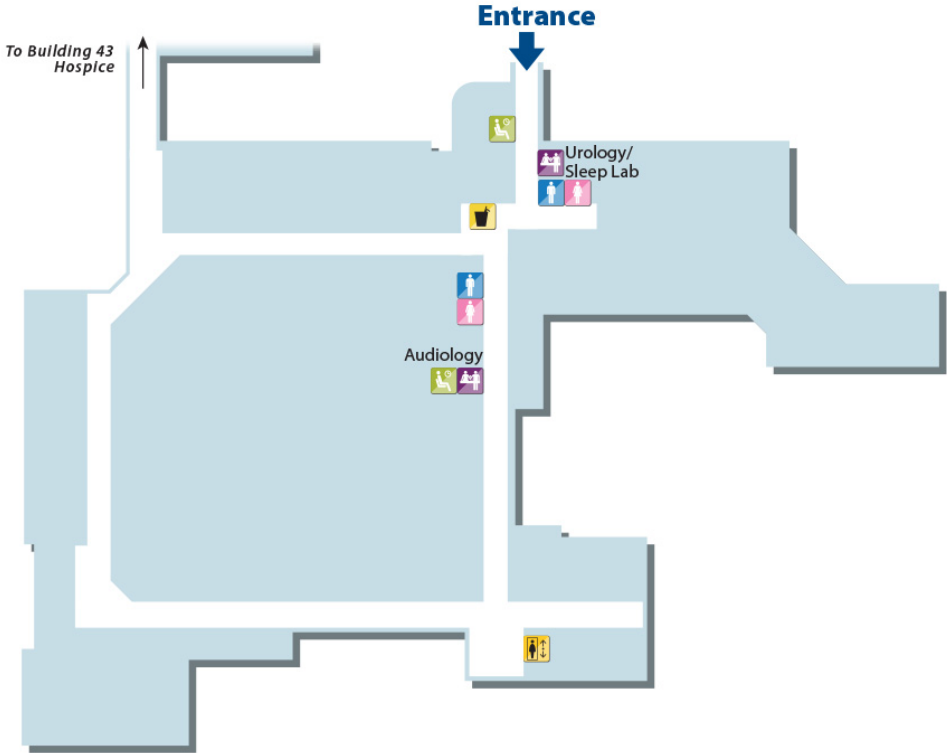

Building 42

Ground Floor

Building 42

GROUND FLOOR

W.G. (Bill) Hefner Salisbury Department of Veterans Affairs Medical Center

Legend

- Stairs
- Check-In
- Waiting Area
- Vending Machine
- Womens Restroom
- Mens Restroom

First Floor

Building 42

FIRST FLOOR

Legend

-  Elevator
-  Stairs
-  Womens Restroom
-  Mens Restroom
-  Restroom
-  Nurses Station

Second Floor

Building 42

SECOND FLOOR

Legend

-  Elevator
-  Stairs
-  Restroom
-  Nurses Station