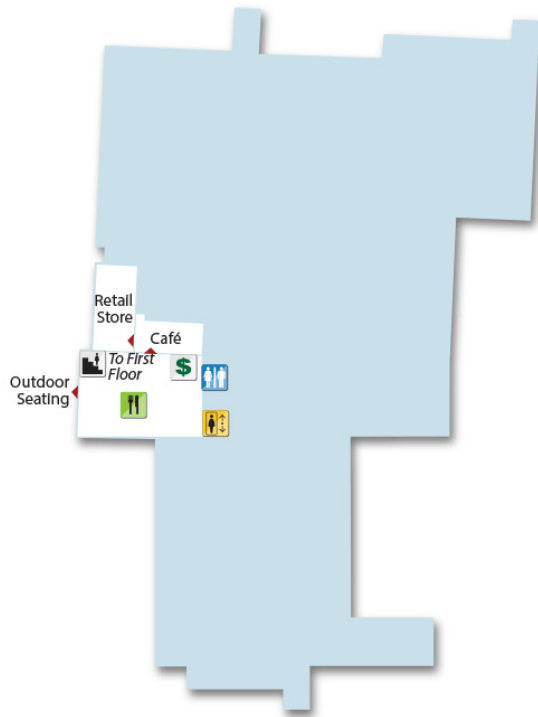

Kernersville VA Clinic

Ground Floor

G FLOOR

Kernersville VA Clinic
1695 Kernersville Medical Pkwy | Kernersville, NC 27284

LEGEND

-  Elevator
-  Stairs
-  Restroom
-  ATM
-  Dining Area

First Floor

1ST
FLOOR

Kernersville VA Clinic
1695 Kernersville Medical Pkwy | Kernersville, NC 27284

LEGEND

- Elevator
- Stairs
- Information Desk
- Reception/Check-in
- Waiting Area
- Restroom
- Coffee Shop

Second Floor

2ND
FLOOR

Kernersville VA Clinic
1695 Kernersville Medical Pkwy | Kernersville, NC 27284

LEGEND

- Elevator
- Reception/Check-in
- Waiting Area
- Restroom
- Vending

Third Floor

Kernersville VA Clinic
1695 Kernersville Medical Pkwy | Kernersville, NC 27284

LEGEND

- Elevator
- Reception/Check-in
- Waiting Area
- Restroom
- Vending
- Police