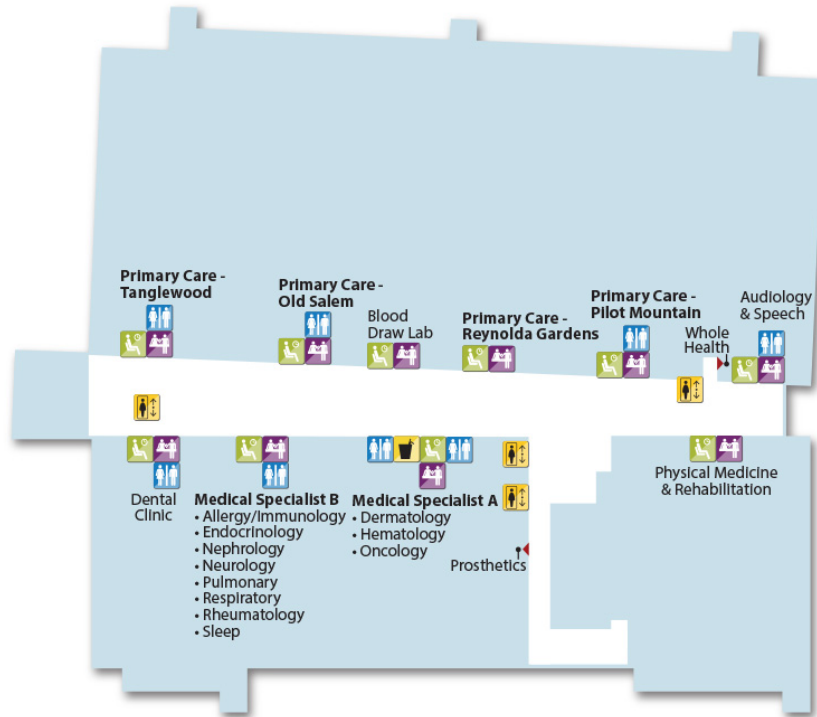

Kernersville VA Clinic

Ground Floor

G FLOOR

Kernersville VA Clinic
1695 Kernersville Medical Pkwy | Kernersville, NC 27284

LEGEND

-  Elevator
-  Stairs
-  Restroom
-  ATM
-  Dining Area

First Floor

1ST
FLOOR

Kernersville VA Clinic
1695 Kernersville Medical Pkwy | Kernersville, NC 27284

LEGEND

- Elevator
- Stairs
- Information Desk
- Reception/Check-in
- Waiting Area
- Restroom
- Coffee Shop

Second Floor

2ND
FLOOR

Kernersville VA Clinic
1695 Kernersville Medical Pkwy | Kernersville, NC 27284

LEGEND

- Elevator
- Reception/Check-in
- Waiting Area
- Restroom
- Vending

Third Floor

Kernersville VA Clinic
1695 Kernersville Medical Pkwy | Kernersville, NC 27284

LEGEND

- Elevator
- Reception/Check-in
- Waiting Area
- Restroom
- Vending
- Police