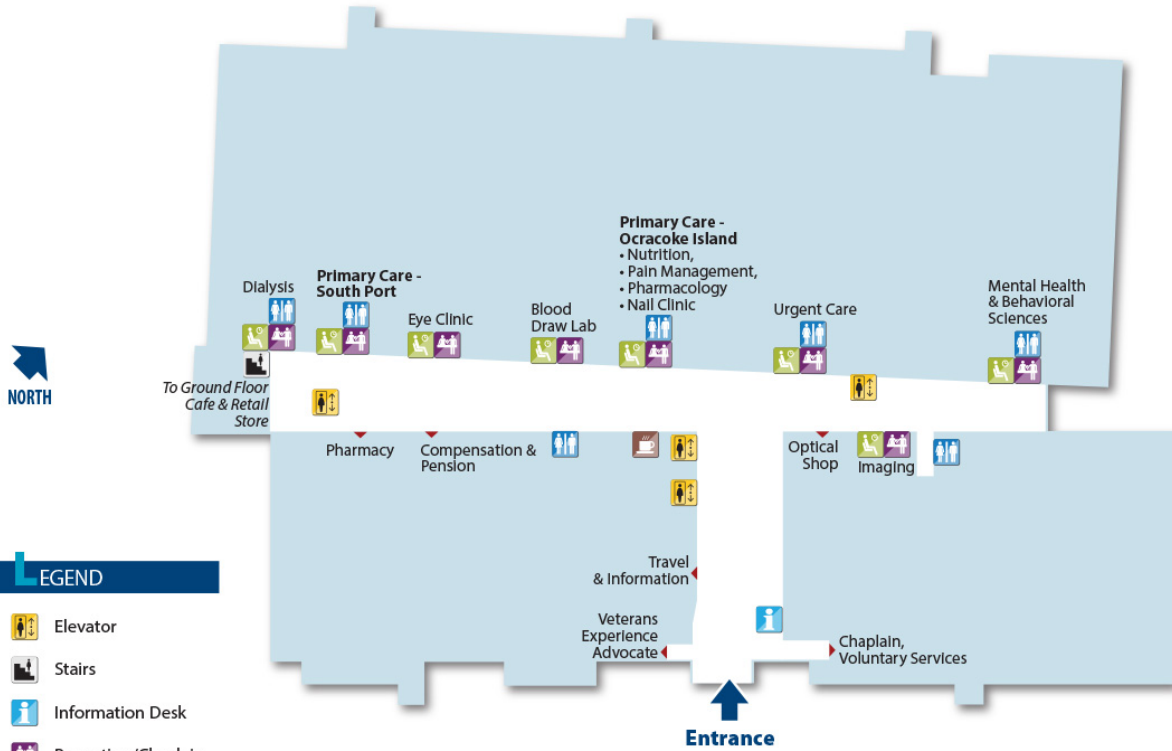

Kernersville VA Clinic

Ground Floor

G FLOOR

Kernersville VA Clinic
1695 Kernersville Medical Pkwy | Kernersville, NC 27284

LEGEND

-  Elevator
-  Stairs
-  Restroom
-  ATM
-  Dining Area

First Floor

1ST
FLOOR

Kernersville VA Clinic
1695 Kernersville Medical Pkwy | Kernersville, NC 27284

LEGEND

- Elevator
- Stairs
- Information Desk
- Reception/Check-in
- Waiting Area
- Restroom
- Coffee Shop

Second Floor

2ND
FLOOR

Kernersville VA Clinic
1695 Kernersville Medical Pkwy | Kernersville, NC 27284

LEGEND

- Elevator
- Reception/Check-in
- Waiting Area
- Restroom
- Vending

Third Floor

Kernersville VA Clinic
1695 Kernersville Medical Pkwy | Kernersville, NC 27284

LEGEND

- Elevator
- Reception/Check-in
- Waiting Area
- Restroom
- Vending
- Police