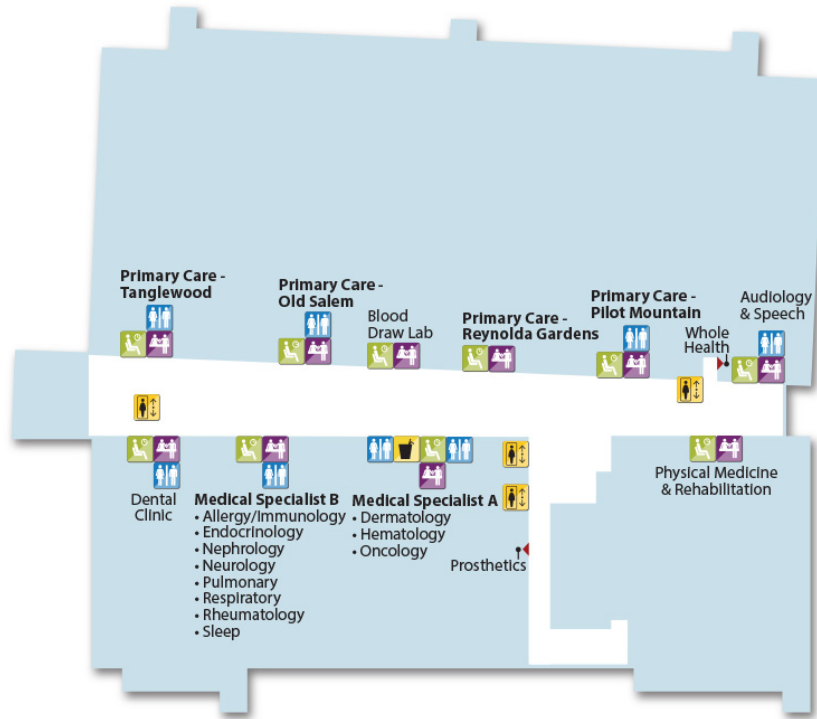

Second Floor

2ND
FLOOR

Kernersville VA Clinic
1695 Kernersville Medical Pkwy | Kernersville, NC 27284

LEGEND

- Elevator
- Reception/Check-in
- Waiting Area
- Restroom
- Vending