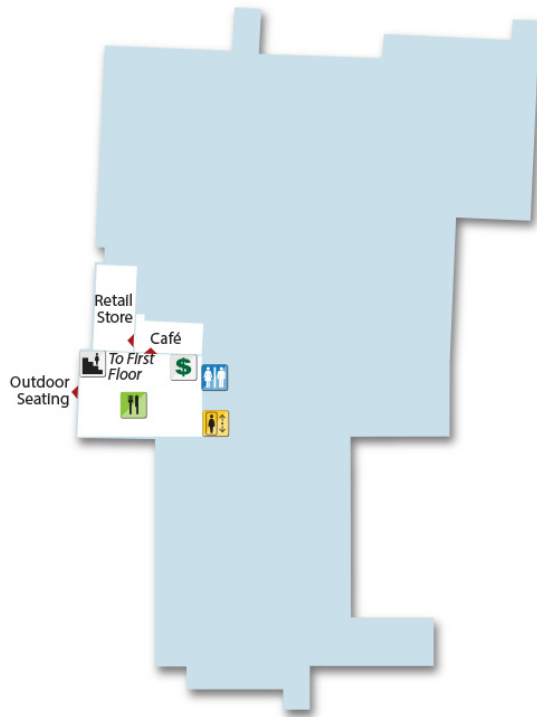

Kernersville VA Clinic

Ground Floor

G FLOOR

Kernersville VA Clinic
1695 Kernersville Medical Pkwy | Kernersville, NC 27284

LEGEND

-  Elevator
-  Stairs
-  Restroom
-  ATM
-  Dining Area

First Floor

1ST
FLOOR

Kernersville VA Clinic
1695 Kernersville Medical Pkwy | Kernersville, NC 27284

LEGEND

- Elevator
- Stairs
- Information Desk
- Reception/Check-in
- Waiting Area
- Restroom
- Coffee Shop

Second Floor

2ND
FLOOR

Kernersville VA Clinic
1695 Kernersville Medical Pkwy | Kernersville, NC 27284

LEGEND

- Elevator
- Reception/Check-in
- Waiting Area
- Restroom
- Vending

Third Floor

Kernersville VA Clinic
1695 Kernersville Medical Pkwy | Kernersville, NC 27284

LEGEND

- Elevator
- Reception/Check-in
- Waiting Area
- Restroom
- Vending
- Police