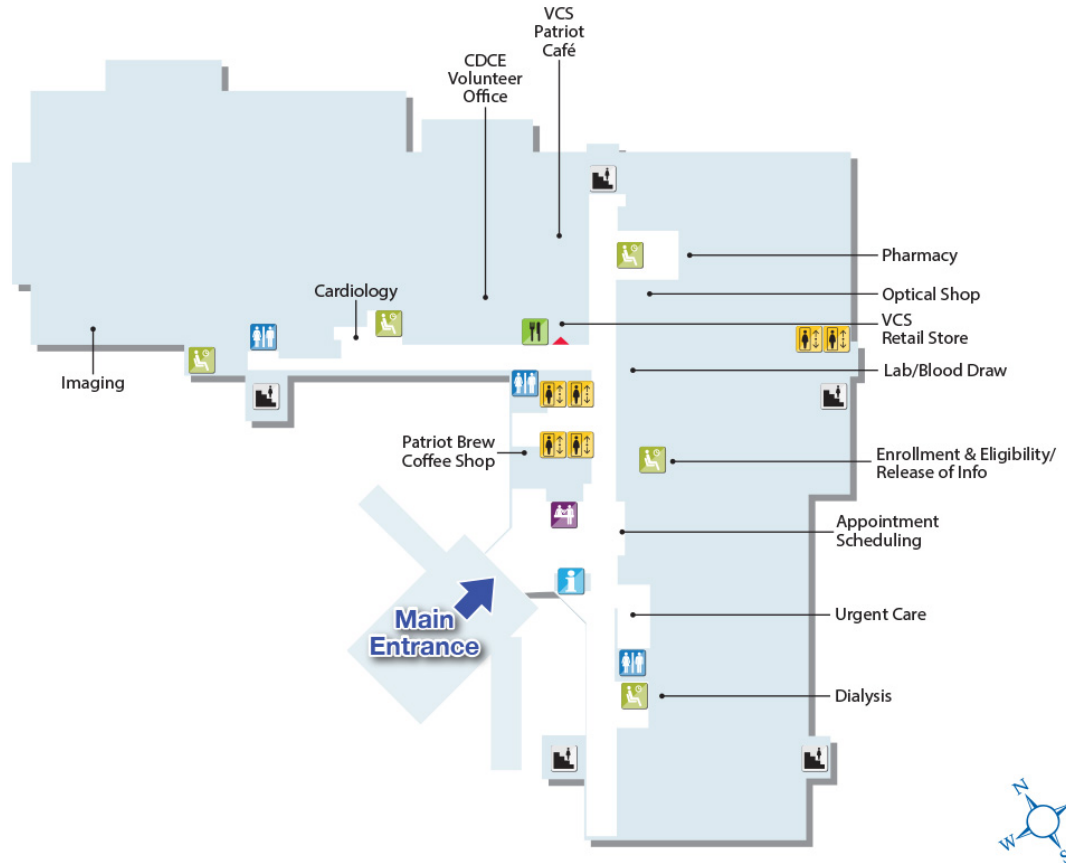

South Charlotte VA Clinic

Ground Floor

Main Building GROUND FLOOR

Legend

- Men's Restroom
- Women's Restroom
- Lockers
- Elevator
- Stairs

First Floor

Main Building FIRST FLOOR

Legend

-  Restrooms
-  Elevator
-  Stairs
-  Information Desk
-  Check-in
-  Waiting Area
-  Café

Second Floor

Main Building SECOND FLOOR

Legend

-  Restrooms
-  Elevator
-  Stairs
-  Waiting Area
-  Vending
-  Security

Third Floor

Main Building THIRD FLOOR

Legend

-  Restrooms
-  Elevator
-  Stairs
-  Waiting Area
-  Vending
-  Security

Fourth Floor

Main Building FOURTH FLOOR

Legend

-  Restrooms
-  Elevator
-  Stairs
-  Waiting Area
-  Vending
-  Security

Fifth Floor

Main Building FIFTH FLOOR

Legend

-  Restrooms
-  Elevator
-  Stairs
-  Waiting Area
-  Vending
-  Security