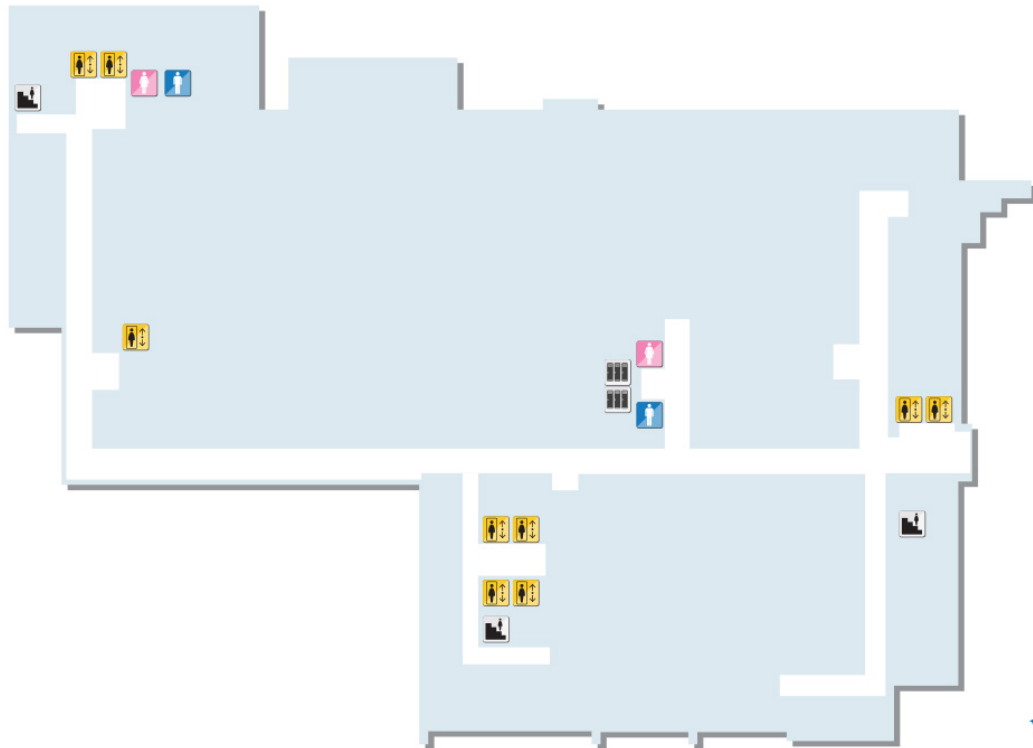

South Charlotte VA Clinic

Ground Floor

Main Building GROUND FLOOR

Legend

- Men's Restroom
- Women's Restroom
- Lockers
- Elevator
- Stairs

First Floor

Main Building FIRST FLOOR

Legend

-  Restrooms
-  Elevator
-  Stairs
-  Information Desk
-  Check-in
-  Waiting Area
-  Café

Second Floor

Main Building SECOND FLOOR

Legend

-  Restrooms
-  Elevator
-  Stairs
-  Waiting Area
-  Vending
-  Security

Third Floor

Main Building THIRD FLOOR

Legend

-  Restrooms
-  Elevator
-  Stairs
-  Waiting Area
-  Vending
-  Security

Fourth Floor

Main Building FOURTH FLOOR

Legend

-  Restrooms
-  Elevator
-  Stairs
-  Waiting Area
-  Vending
-  Security

Fifth Floor

Main Building FIFTH FLOOR

Legend

-  Restrooms
-  Elevator
-  Stairs
-  Waiting Area
-  Vending
-  Security