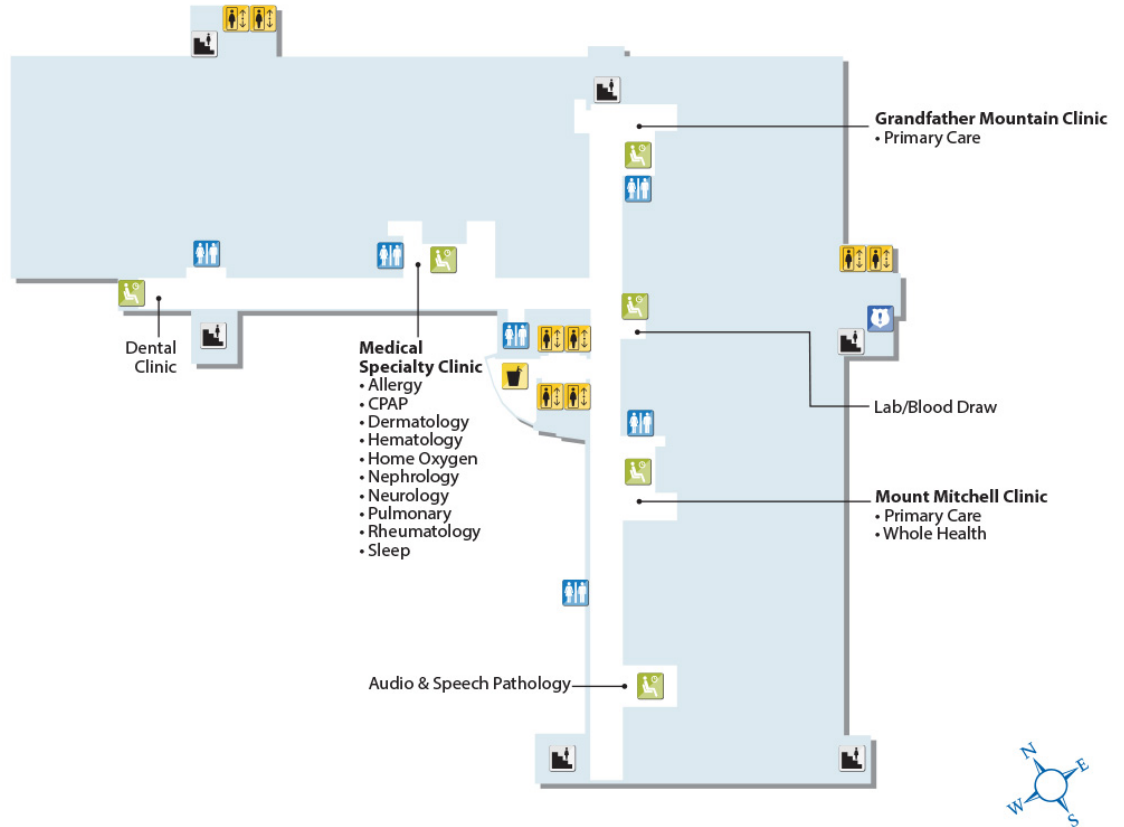

South Charlotte VA Clinic

Ground Floor

Main Building GROUND FLOOR

Legend

- Men's Restroom
- Women's Restroom
- Lockers
- Elevator
- Stairs

First Floor

Main Building FIRST FLOOR

Legend

-  Restrooms
-  Elevator
-  Stairs
-  Information Desk
-  Check-in
-  Waiting Area
-  Café

Second Floor

Main Building SECOND FLOOR

Legend

-  Restrooms
-  Elevator
-  Stairs
-  Waiting Area
-  Vending
-  Security

Third Floor

Main Building THIRD FLOOR

Legend

-  Restrooms
-  Elevator
-  Stairs
-  Waiting Area
-  Vending
-  Security

Fourth Floor

Main Building FOURTH FLOOR

Legend

-  Restrooms
-  Elevator
-  Stairs
-  Waiting Area
-  Vending
-  Security

Fifth Floor

Main Building FIFTH FLOOR

Legend

-  Restrooms
-  Elevator
-  Stairs
-  Waiting Area
-  Vending
-  Security