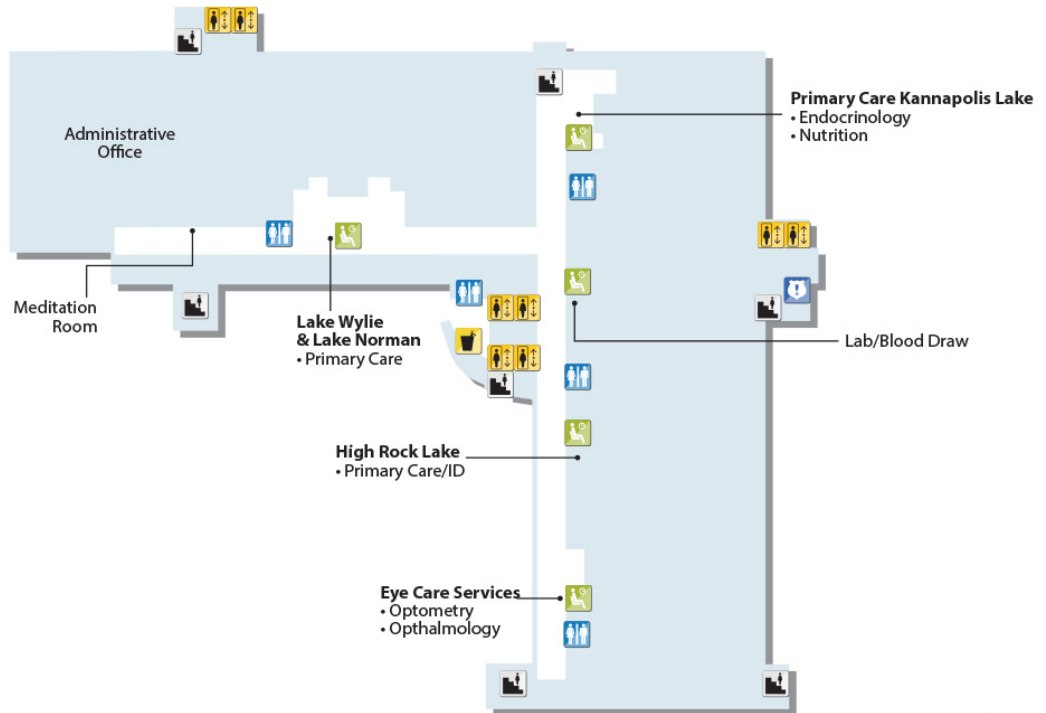

South Charlotte VA Clinic

Ground Floor

Main Building GROUND FLOOR

Legend

- Men's Restroom
- Women's Restroom
- Lockers
- Elevator
- Stairs

First Floor

Main Building FIRST FLOOR

Legend

-  Restrooms
-  Elevator
-  Stairs
-  Information Desk
-  Check-in
-  Waiting Area
-  Café

Second Floor

Main Building SECOND FLOOR

Legend

-  Restrooms
-  Elevator
-  Stairs
-  Waiting Area
-  Vending
-  Security

Third Floor

Main Building THIRD FLOOR

Legend

-  Restrooms
-  Elevator
-  Stairs
-  Waiting Area
-  Vending
-  Security

Fourth Floor

Main Building FOURTH FLOOR

Legend

-  Restrooms
-  Elevator
-  Stairs
-  Waiting Area
-  Vending
-  Security

Fifth Floor

Main Building FIFTH FLOOR

Legend

-  Restrooms
-  Elevator
-  Stairs
-  Waiting Area
-  Vending
-  Security