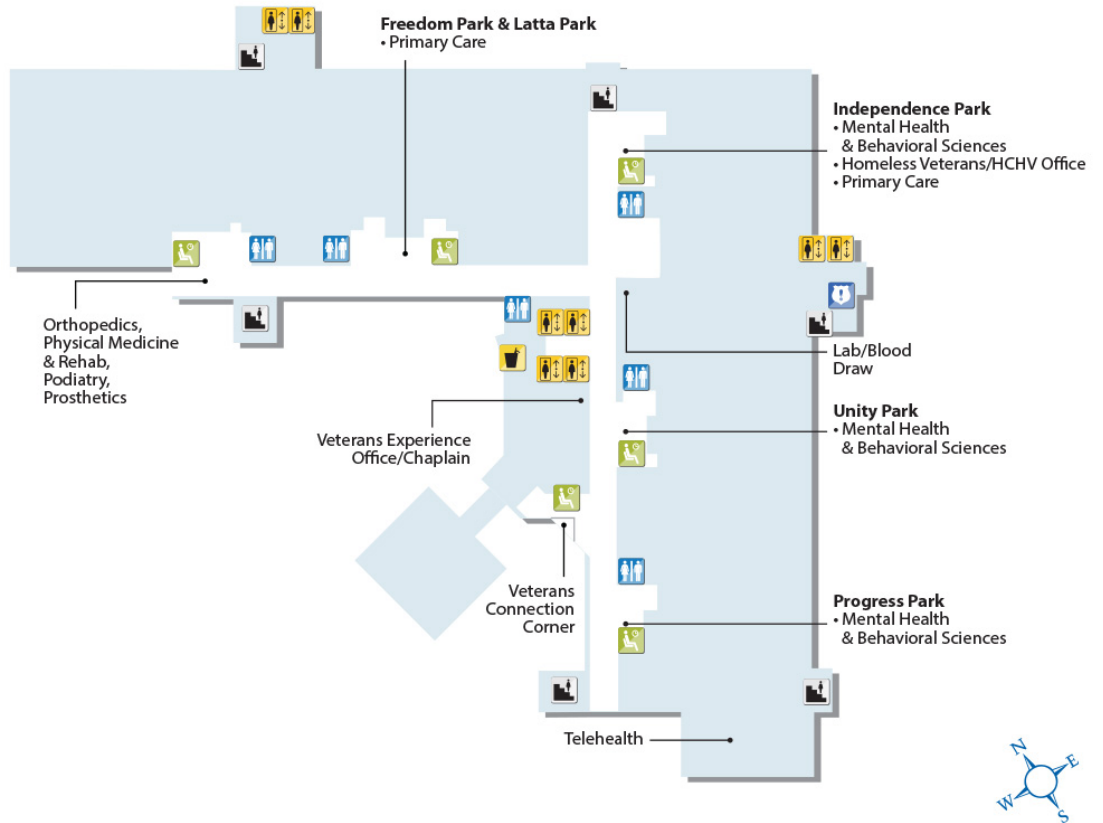

South Charlotte VA Clinic

Ground Floor

Main Building GROUND FLOOR

Legend

- Men's Restroom
- Women's Restroom
- Lockers
- Elevator
- Stairs

First Floor

Main Building FIRST FLOOR

Legend

-  Restrooms
-  Elevator
-  Stairs
-  Information Desk
-  Check-in
-  Waiting Area
-  Café

Second Floor

Main Building SECOND FLOOR

Legend

-  Restrooms
-  Elevator
-  Stairs
-  Waiting Area
-  Vending
-  Security

Third Floor

Main Building THIRD FLOOR

Legend

-  Restrooms
-  Elevator
-  Stairs
-  Waiting Area
-  Vending
-  Security

Fourth Floor

Main Building FOURTH FLOOR

Legend

-  Restrooms
-  Elevator
-  Stairs
-  Waiting Area
-  Vending
-  Security

Fifth Floor

Main Building FIFTH FLOOR

Legend

-  Restrooms
-  Elevator
-  Stairs
-  Waiting Area
-  Vending
-  Security